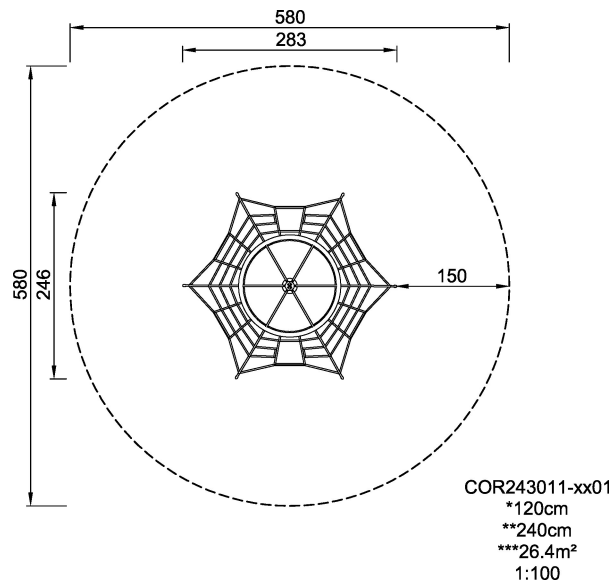

COR24301
Crumb Net

The Crumb Net offers an irresistible, swaying climb, with a clear, solid destination working as meeting point and viewpoint. The big meshes allow for children climbing through to play under the deck, socializing. Major muscle groups get used when children climb in the Crumb Net: arms push and pull, legs push and the core provides stability. All these physical skills and the act of climbing up are fundamental to motor skills such as cross-body coordination and spatial awareness. This positively impacts children's ability to judge distances and navigate securely, for instance in traffic.

Product Line	Corocord™ rope playground
Category	Early Climbing
Age group	3+
Max. fall height (CM)	120
Total height (CM)	240
Safety Zone	26.4 m2

IN-GROU.

ASTM

* = Highest designated play surface.
** = Total height of product.