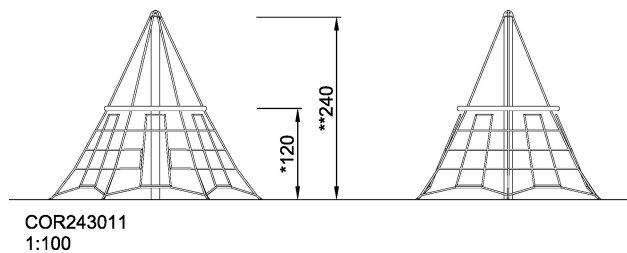

COR24301
Crumb Net

The Crumb Net offers an irresistible, swaying climb, with a clear, solid destination working as meeting point and viewpoint. The big meshes allow for children climbing through to play under the deck, socializing. Major muscle groups get used when children climb in the Crumb Net: arms push and pull, legs push and the core provides stability. All these physical skills and the act of climbing up are fundamental to motor skills such as cross-body coordination and spatial awareness. This positively impacts children's ability to judge distances and navigate securely, for instance in traffic.

Product Line	Corocord™ rope playground
Category	Early Climbing
Age group	3+
Max. fall height (CM)	120
Total height (CM)	240
Safety Zone	26.4 m2

IN-GROU.

ASTM

* = Highest designated play surface.
** = Total height of product.