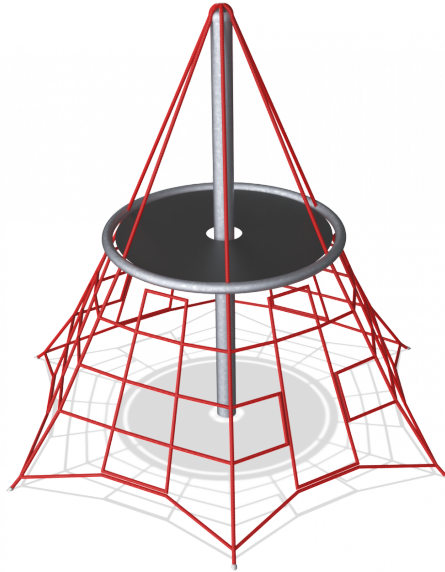

COR24301
Crumb Net

The Crumb Net offers an irresistible, swaying climb, with a clear, solid destination working as meeting point and viewpoint. The big meshes allow for children climbing through to play under the deck, socializing. Major muscle groups get used when children climb in the Crumb Net: arms push and pull, legs push and the core provides stability. All these physical skills and the act of climbing up are fundamental to motor skills such as cross-body coordination and spatial awareness. This positively impacts children's ability to judge distances and navigate securely, for instance in traffic.

Product Line	Corocord™ rope playground
Category	Early Climbing
Age group	3+
Max. fall height (CM)	120
Total height (CM)	240
Safety Zone	26.4 m2

IN-GROU.

ASTM

* = Highest designated play surface.
** = Total height of product.