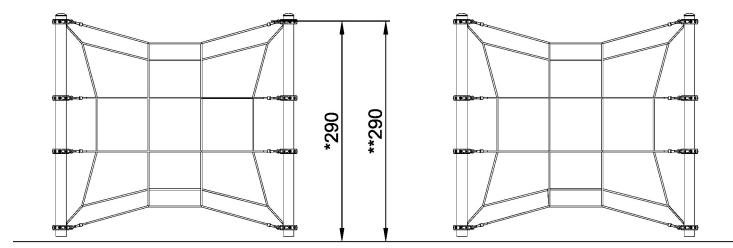

COR25204 Cube

The clear geometric form gives small children plenty of ideas for interactive play. The optional filling out with membranes transforms the cube into an exciting labyrinth.

Product Line	Corocord™ rope playground
Category	Early Climbing
Age group	5+
Max. fall height (CM)	290
Total height (CM)	290
Safety Zone	61.5 m ²

COR252041-xx01
*290cm
**290cm
***61.5m²
1:100

COR252041
1:100

* = Highest designated play surface.
** = Total height of product.

Weight/heaviest parts	kg.	Installation (Manpower)	Persons
Concrete required	NaN m3	Installation (Hours)	Hours
Foundation amount/footing	NaN	Excavation	NaN m3