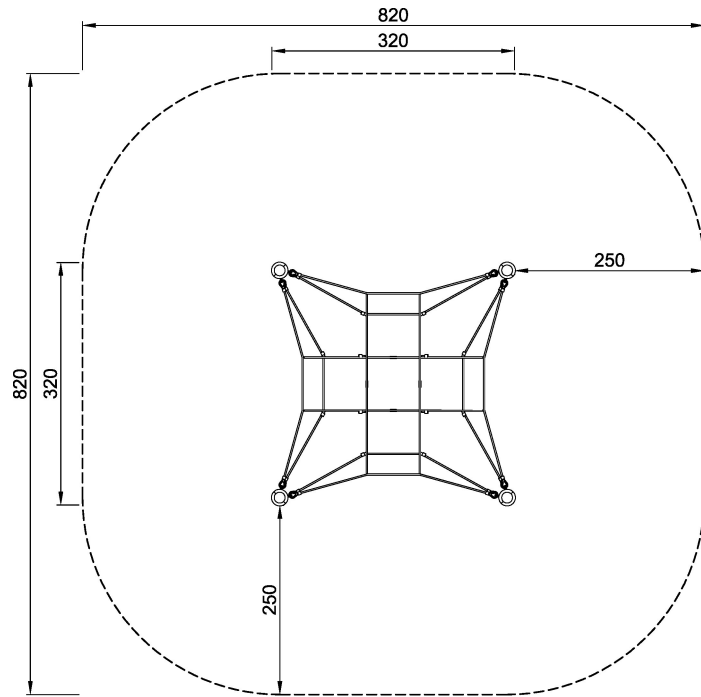

COR25204 Cube

The clear geometric form gives small children plenty of ideas for interactive play. The optional filling out with membranes transforms the cube into an exciting labyrinth.

Product Line	Corocord™ rope playground
Category	Early Climbing
Age group	5+
Max. fall height (CM)	290
Total height (CM)	290
Safety Zone	61.5 m ²

COR252041-xx01
*290cm
**290cm
***61.5m²
1:100

COR252041
1:100

* = Highest designated play surface.
** = Total height of product.

Weight/heaviest parts	kg.	Installation (Manpower)	Persons
Concrete required	NaN m3	Installation (Hours)	Hours
Foundation amount/footing	NaN	Excavation	NaN m3