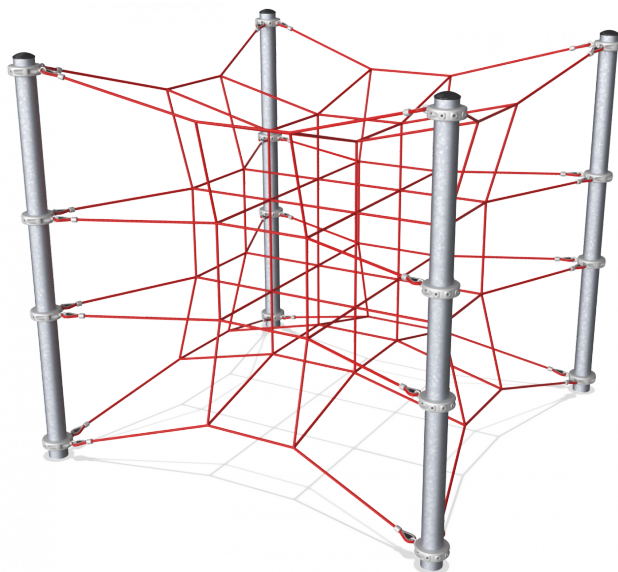

COR25204 Cube

The clear geometric form gives small children plenty of ideas for interactive play. The optional filling out with membranes transforms the cube into an exciting labyrinth.

Product Line	Corocord™ rope playground
Category	Early Climbing
Age group	5+
Max. fall height (CM)	290
Total height (CM)	290
Safety Zone	61.5 m ²

COR252041-xx01
*290cm
**290cm
***61.5m²
1:100

COR252041
1:100

* = Highest designated play surface.
** = Total height of product.

Weight/heaviest parts	kg.	Installation (Manpower)	Persons
Concrete required	NaN m3	Installation (Hours)	Hours
Foundation amount/footing	NaN	Excavation	NaN m3