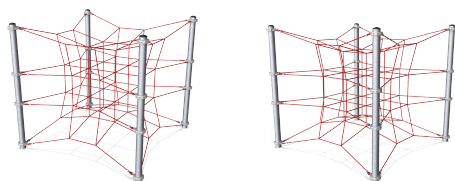

COR25204 Cube

The clear geometric form gives small children plenty of ideas for interactive play. The optional filling out with membranes transforms the cube into an exciting labyrinth.

Product Line	Corocord™ rope playground
Category	Early Climbing
Age group	5+
Max. fall height (CM)	290
Total height (CM)	290
Safety Zone	61.5 m ²

COR252041-xx01
*290cm
**290cm
***61.5m²
1:100

COR252041
1:100

* = Highest designated play surface.
** = Total height of product.

Weight/heaviest parts	kg.	Installation (Manpower)	Persons
Concrete required	NaN m3	Installation (Hours)	Hours
Foundation amount/footing	NaN	Excavation	NaN m3