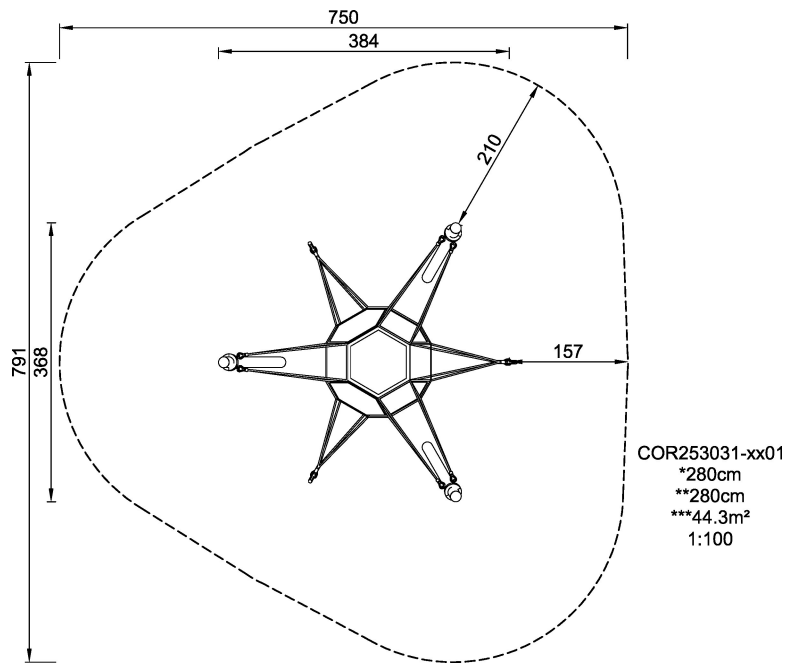

The Sputniks capsule is a cosy hiding place, while the rope construction that converge to form points promotes the children's coordination skills.

Product Line	Corocord™ rope playground
Category	Early Climbing
Age group	5+
Max. fall height (CM)	280
Total height (CM)	280
Safety Zone	44.3 m2

IN-
GROU.

ASTM

* = Highest designated play surface.
** = Total height of product.

Weight/heaviest parts	kg.	Installation (Manpower)	Persons
Concrete required	NaN m3	Installation (Hours)	Hours
Foundation amount/footing	NaN	Excavation	NaN m3