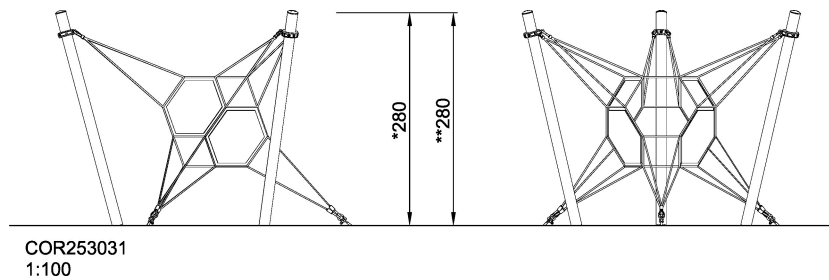

The Sputniks capsule is a cosy hiding place, while the rope construction that converge to form points promotes the children's coordination skills.

Product Line	Corocord™ rope playground
Category	Early Climbing
Age group	5+
Max. fall height (CM)	280
Total height (CM)	280
Safety Zone	44.3 m2

IN-
GROU.

ASTM

* = Highest designated play surface.
** = Total height of product.

Weight/heaviest parts	kg.	Installation (Manpower)	Persons
Concrete required	NaN m3	Installation (Hours)	Hours
Foundation amount/footing	NaN	Excavation	NaN m3