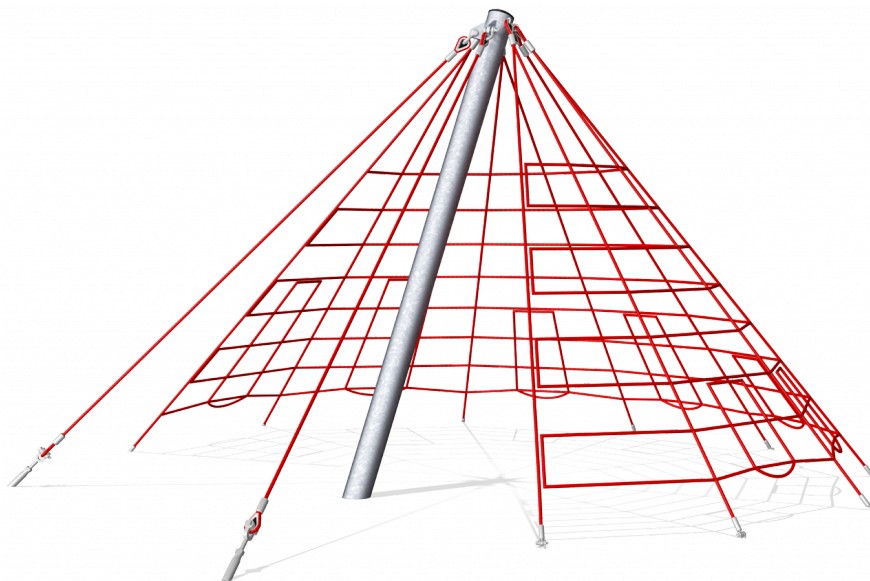

# Small Cutter Climbing Net

The Cutter Climbing Nets (small and large version) are part of a general design concept with ship's bow and stern. However, they may also be used as individual play equipment.

<b>Product Line</b>	Corocord™ rope playground
<b>Category</b>	Netscapes
<b>Age group</b>	5+
<b>Max. fall height (CM)</b>	200
<b>Total height (CM)</b>	300
<b>Safety Zone</b>	61.3 m <sup>2</sup>

\* = Highest designated play surface.