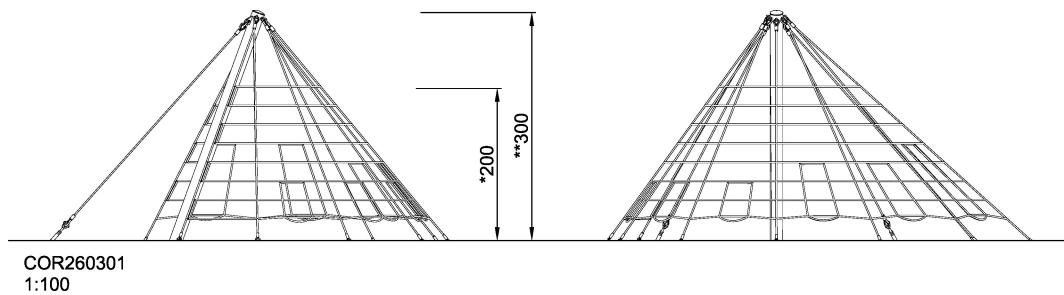

# Small Cutter Climbing Net

The Cutter Climbing Nets (small and large version) are part of a general design concept with ship's bow and stern. However, they may also be used as individual play equipment.

<b>Product Line</b>	Corocord™ rope playground
<b>Category</b>	Netscapes
<b>Age group</b>	5+
<b>Max. fall height (CM)</b>	200
<b>Total height (CM)</b>	300
<b>Safety Zone</b>	61.3 m <sup>2</sup>

\* = Highest designated play surface.

\*\* = Total height of product.

<b>Weight/heaviest parts</b>	kg.	<b>Installation (Manpower)</b>	Persons
<b>Concrete required</b>	NaN m <sup>3</sup>	<b>Installation (Hours)</b>	Hours
<b>Foundation amount/footing</b>	NaN	<b>Excavation</b>	NaN m <sup>3</sup>