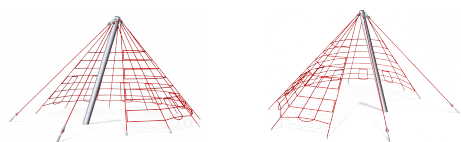

# Small Cutter Climbing Net

The Cutter Climbing Nets (small and large version) are part of a general design concept with ship's bow and stern. However, they may also be used as individual play equipment.

<b>Product Line</b>	Corocord™ rope playground
<b>Category</b>	Netscapes
<b>Age group</b>	5+
<b>Max. fall height (CM)</b>	200
<b>Total height (CM)</b>	300
<b>Safety Zone</b>	61.3 m <sup>2</sup>

\* = Highest designated play surface.