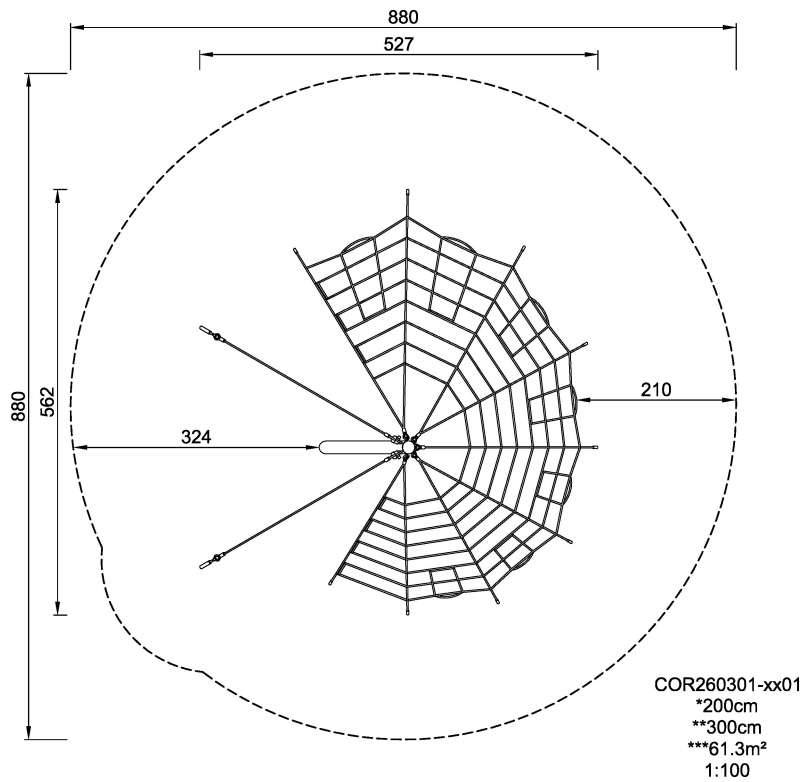

# Small Cutter Climbing Net

The Cutter Climbing Nets (small and large version) are part of a general design concept with ship's bow and stern. However, they may also be used as individual play equipment.

<b>Product Line</b>	Corocord™ rope playground
<b>Category</b>	Netscapes
<b>Age group</b>	5+
<b>Max. fall height (CM)</b>	200
<b>Total height (CM)</b>	300
<b>Safety Zone</b>	61.3 m <sup>2</sup>

\* = Highest designated play surface.

\*\* = Total height of product.

<b>Weight/heaviest parts</b>	kg.	<b>Installation (Manpower)</b>	Persons
<b>Concrete required</b>	NaN m <sup>3</sup>	<b>Installation (Hours)</b>	Hours
<b>Foundation amount/footing</b>	NaN	<b>Excavation</b>	NaN m <sup>3</sup>