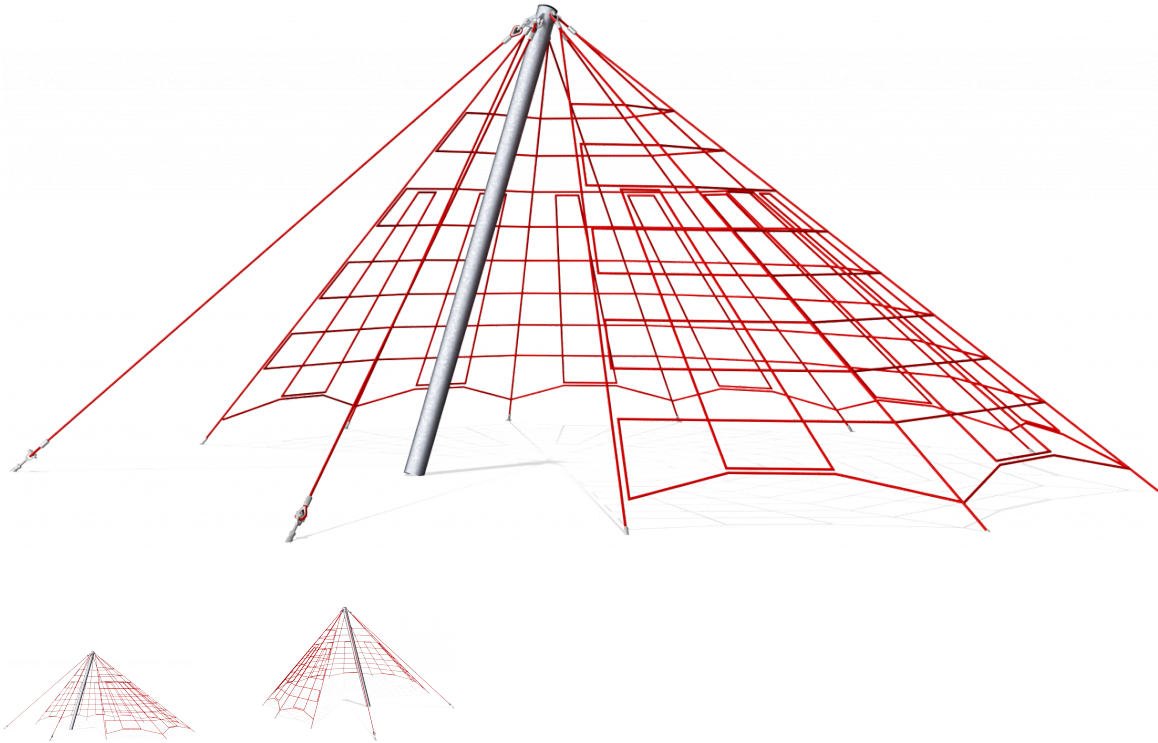

COR26040

Large Cutter Climbing Net

KOMPAN[®]
Let's play

The Cutter Climbing Nets (small and large version) are part of a general design concept with ship's bow and stern. However, they may also be used as individual play equipment.

Product Line	Corocord™ rope playground
Category	Netscapes
Age group	5+
Max. fall height (CM)	300
Total height (CM)	380
Safety Zone	106.8 m2

* = Highest designated play surface.
** = Total height of product.