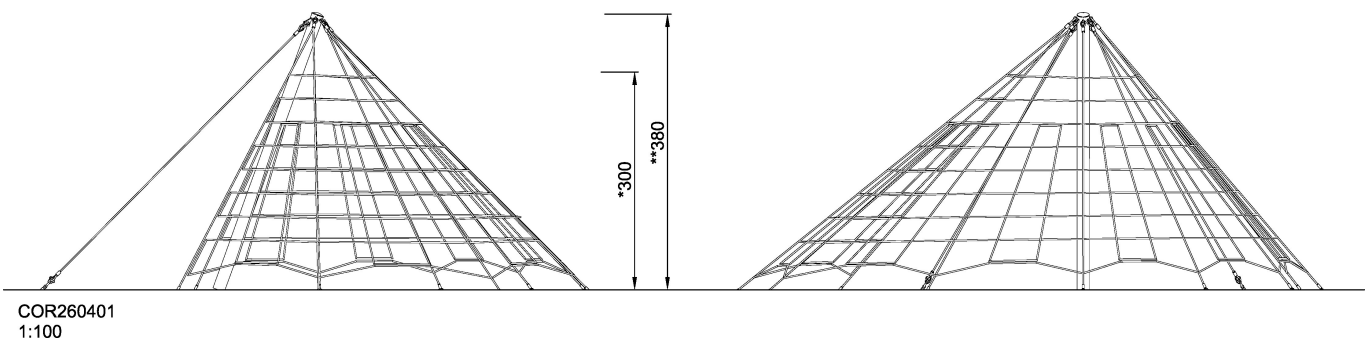

COR26040

Large Cutter Climbing Net

KOMPAN[®]
Let's play

The Cutter Climbing Nets (small and large version) are part of a general design concept with ship's bow and stern. However, they may also be used as individual play equipment.

Product Line	Corocord™ rope playground
Category	Netscapes
Age group	5+
Max. fall height (CM)	300
Total height (CM)	380
Safety Zone	106.8 m2

* = Highest designated play surface.
** = Total height of product.