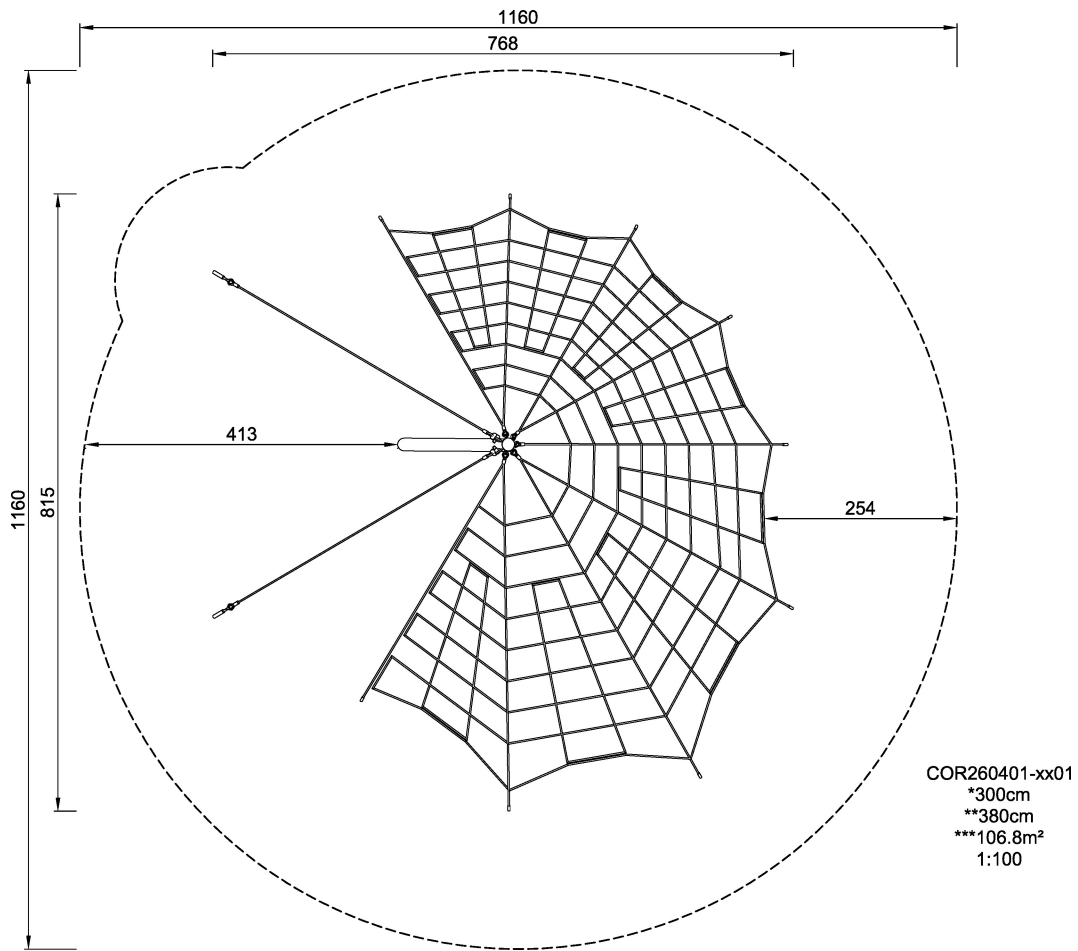

COR26040

Large Cutter Climbing Net

KOMPAN[®]
Let's play

The Cutter Climbing Nets (small and large version) are part of a general design concept with ship's bow and stern. However, they may also be used as individual play equipment.

Product Line	Corocord™ rope playground
Category	Netscapes
Age group	5+
Max. fall height (CM)	300
Total height (CM)	380
Safety Zone	106.8 m2

* = Highest designated play surface.
** = Total height of product.