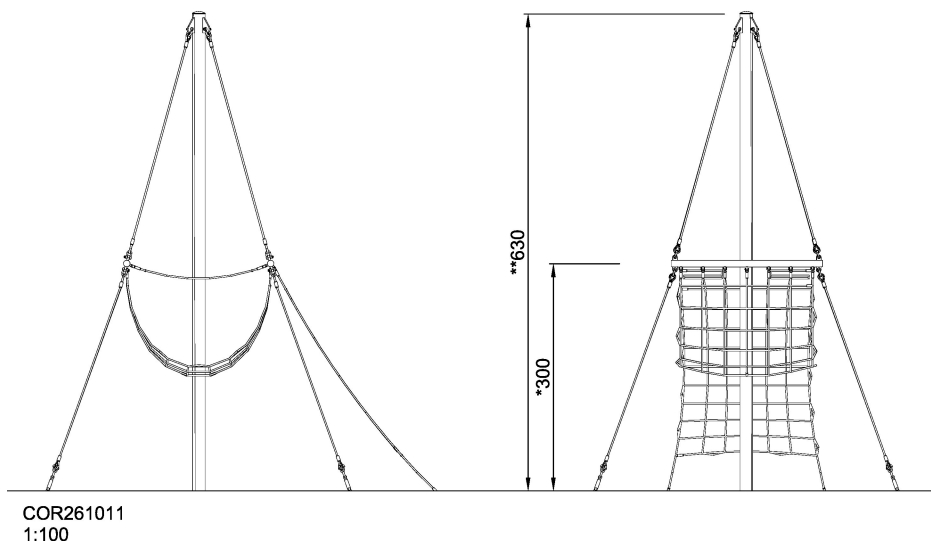

# COR26101 Small Lookout

The Small Lookout invites for climbing and balancing. Let the gaze wander wide over the surrounding area from the swinging top.

<b>Product Line</b>	Corocord™ rope playground
<b>Category</b>	Play Towers
<b>Age group</b>	5+
<b>Max. fall height (CM)</b>	300
<b>Total height (CM)</b>	630
<b>Safety Zone</b>	49.8 m2

SOCIALIZE

CLIMB

\* = Highest designated play surface.  
\*\* = Total height of product.

<b>Weight/heaviest parts</b>	kg.	<b>Installation (Manpower)</b>	Persons
<b>Concrete required</b>	NaN m <sup>3</sup>	<b>Installation (Hours)</b>	Hours
<b>Foundation amount/footing</b>	NaN	<b>Excavation</b>	NaN m <sup>3</sup>