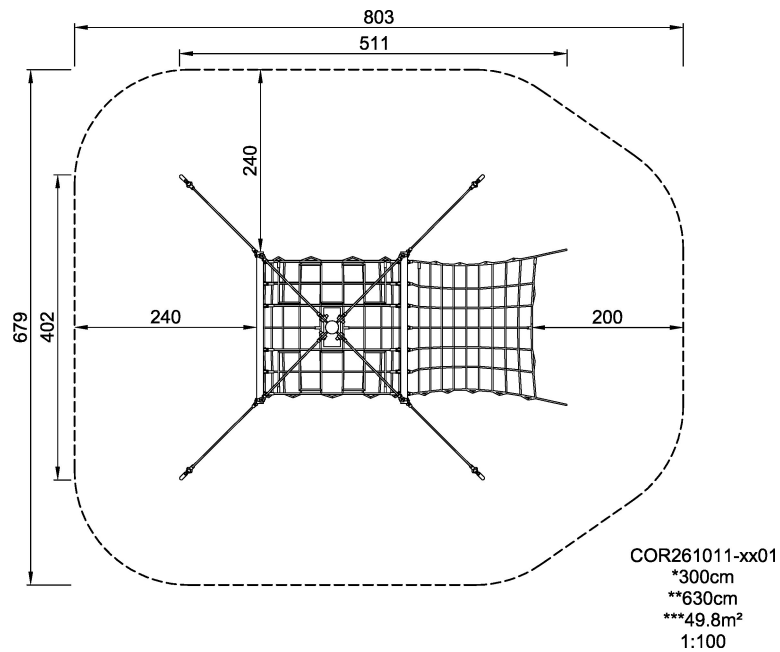

# COR26101 Small Lookout

The Small Lookout invites for climbing and balancing. Let the gaze wander wide over the surrounding area from the swinging top.

<b>Product Line</b>	Corocord™ rope playground
<b>Category</b>	Play Towers
<b>Age group</b>	5+
<b>Max. fall height (CM)</b>	300
<b>Total height (CM)</b>	630
<b>Safety Zone</b>	49.8 m2

SOCIALIZE

CLIMB

\* = Highest designated play surface.  
\*\* = Total height of product.

<b>Weight/heaviest parts</b>	kg.	<b>Installation (Manpower)</b>	Persons
<b>Concrete required</b>	NaN m <sup>3</sup>	<b>Installation (Hours)</b>	Hours
<b>Foundation amount/footing</b>	NaN	<b>Excavation</b>	NaN m <sup>3</sup>