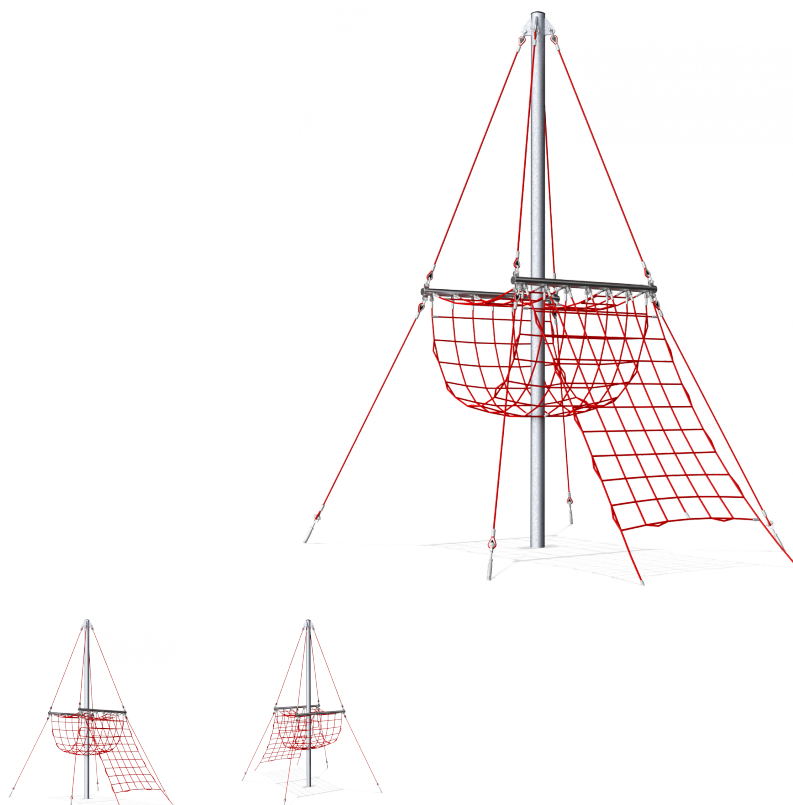

# COR26101 Small Lookout

The Small Lookout invites for climbing and balancing. Let the gaze wander wide over the surrounding area from the swinging top.

<b>Product Line</b>	Corocord™ rope playground
<b>Category</b>	Play Towers
<b>Age group</b>	5+
<b>Max. fall height (CM)</b>	300
<b>Total height (CM)</b>	630
<b>Safety Zone</b>	49.8 m2

SOCIALIZE

CLIMB

\* = Highest designated play surface.  
\*\* = Total height of product.

<b>Weight/heaviest parts</b>	kg.	<b>Installation (Manpower)</b>	Persons
<b>Concrete required</b>	NaN m <sup>3</sup>	<b>Installation (Hours)</b>	Hours
<b>Foundation amount/footing</b>	NaN	<b>Excavation</b>	NaN m <sup>3</sup>