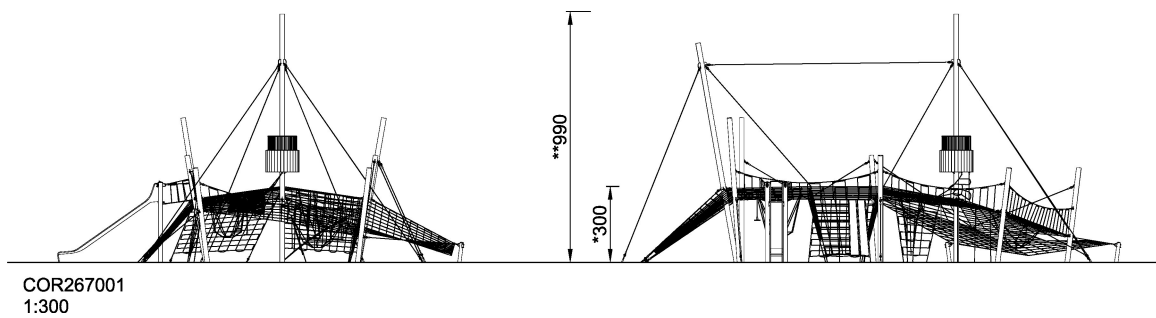

COR26700

Fishing Net with Crows Nest

Big waves and rope ladders lead to the top of the crow's nest. Up there, children have a magnificent view over the entire play area.

| | |
|------------------------------|---------------------------|
| Product Line | Corocord™ rope playground |
| Category | Netscapes |
| Age group | 5+ |
| Max. fall height (CM) | 300 |
| Total height (CM) | 990 |
| Safety Zone | 277.6 m ² |

* = Highest designated play surface.
** = Total height of product.

| | | | |
|----------------------------------|--------|--------------------------------|---------|
| Weight/heaviest parts | kg. | Installation (Manpower) | Persons |
| Concrete required | NaN m3 | Installation (Hours) | Hours |
| Foundation amount/footing | NaN | Excavation | NaN m3 |