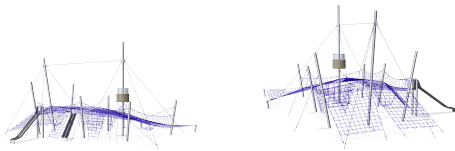

COR26700

Fishing Net with Crows Nest

Big waves and rope ladders lead to the top of the crow's nest. Up there, children have a magnificent view over the entire play area.

| | |
|------------------------------|---------------------------|
| Product Line | Corocord™ rope playground |
| Category | Netscapes |
| Age group | 5+ |
| Max. fall height (CM) | 300 |
| Total height (CM) | 990 |
| Safety Zone | 277.6 m ² |

* = Highest designated play surface.
** = Total height of product.

| | | | |
|----------------------------------|--------|--------------------------------|---------|
| Weight/heaviest parts | kg. | Installation (Manpower) | Persons |
| Concrete required | NaN m3 | Installation (Hours) | Hours |
| Foundation amount/footing | NaN | Excavation | NaN m3 |