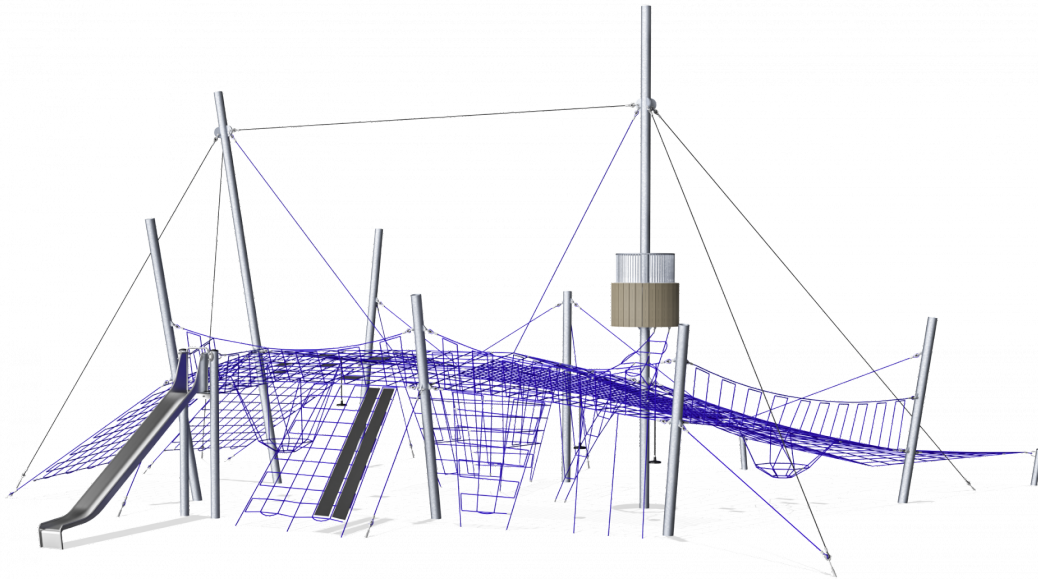

COR26700

Fishing Net with Crows Nest

Big waves and rope ladders lead to the top of the crow's nest. Up there, children have a magnificent view over the entire play area.

| | |
|------------------------------|---------------------------|
| Product Line | Corocord™ rope playground |
| Category | Netscapes |
| Age group | 5+ |
| Max. fall height (CM) | 300 |
| Total height (CM) | 990 |
| Safety Zone | 277.6 m ² |

* = Highest designated play surface.
** = Total height of product.

| | | | |
|----------------------------------|--------|--------------------------------|---------|
| Weight/heaviest parts | kg. | Installation (Manpower) | Persons |
| Concrete required | NaN m3 | Installation (Hours) | Hours |
| Foundation amount/footing | NaN | Excavation | NaN m3 |