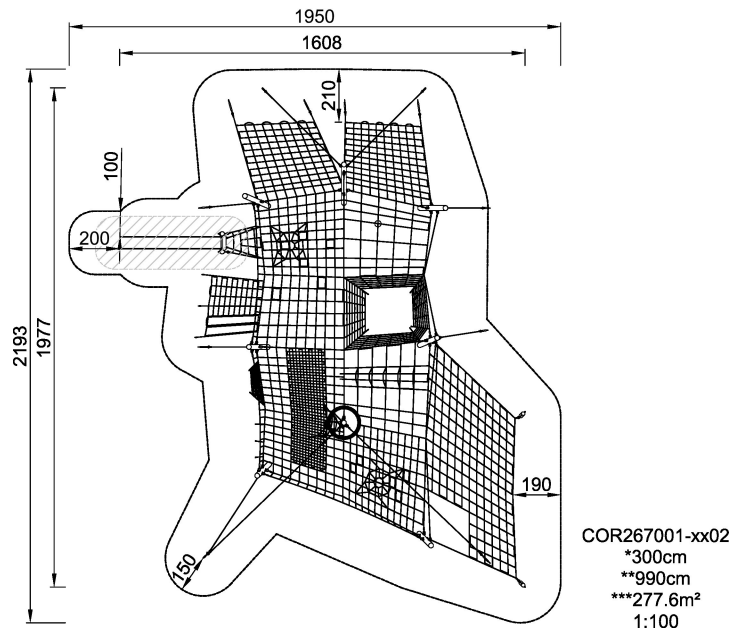

COR26700

Fishing Net with Crows Nest

Big waves and rope ladders lead to the top of the crow's nest. Up there, children have a magnificent view over the entire play area.

| | |
|------------------------------|---------------------------|
| Product Line | Corocord™ rope playground |
| Category | Netscapes |
| Age group | 5+ |
| Max. fall height (CM) | 300 |
| Total height (CM) | 990 |
| Safety Zone | 277.6 m ² |

* = Highest designated play surface.
** = Total height of product.

| | | | |
|----------------------------------|--------|--------------------------------|---------|
| Weight/heaviest parts | kg. | Installation (Manpower) | Persons |
| Concrete required | NaN m3 | Installation (Hours) | Hours |
| Foundation amount/footing | NaN | Excavation | NaN m3 |