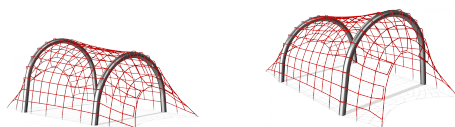

## Small Arch Net

<b>Product Line</b>	Corocord™ rope playground
<b>Category</b>	Early Climbing
<b>Age group</b>	5+
<b>Max. fall height (CM)</b>	235
<b>Total height (CM)</b>	235
<b>Safety Zone</b>	51.6 m <sup>2</sup>

COR280201-xx01  
\*235cm  
\*\*235cm  
\*\*\*51.6m<sup>2</sup>  
1:100

COR280201  
1:100

\* = Highest designated play surface.  
\*\* = Total height of product.

<b>Weight/heaviest parts</b>	kg.	<b>Installation (Manpower)</b>	Persons
<b>Concrete required</b>	NaN m3	<b>Installation (Hours)</b>	Hours
<b>Foundation amount/footing</b>	NaN	<b>Excavation</b>	NaN m3