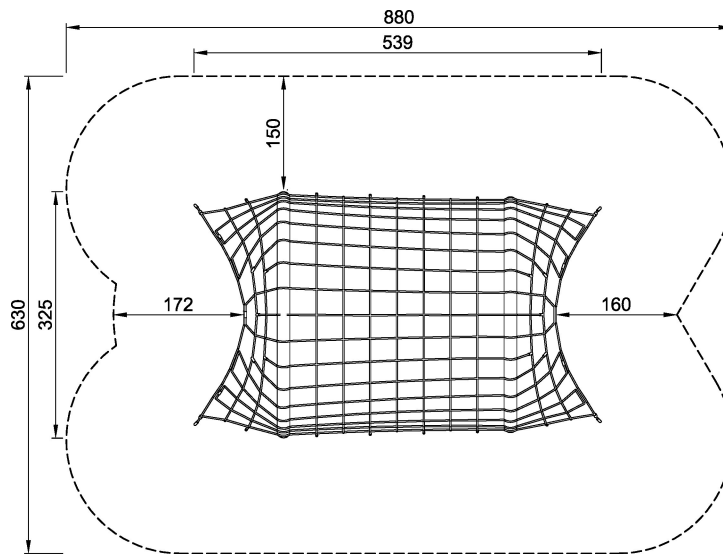

## Small Arch Net

<b>Product Line</b>	Corocord™ rope playground
<b>Category</b>	Early Climbing
<b>Age group</b>	5+
<b>Max. fall height (CM)</b>	235
<b>Total height (CM)</b>	235
<b>Safety Zone</b>	51.6 m <sup>2</sup>

COR280201-xx01  
\*235cm  
\*\*235cm  
\*\*\*51.6m<sup>2</sup>  
1:100

COR280201  
1:100

\* = Highest designated play surface.  
\*\* = Total height of product.

<b>Weight/heaviest parts</b>	kg.	<b>Installation (Manpower)</b>	Persons
<b>Concrete required</b>	NaN m3	<b>Installation (Hours)</b>	Hours
<b>Foundation amount/footing</b>	NaN	<b>Excavation</b>	NaN m3