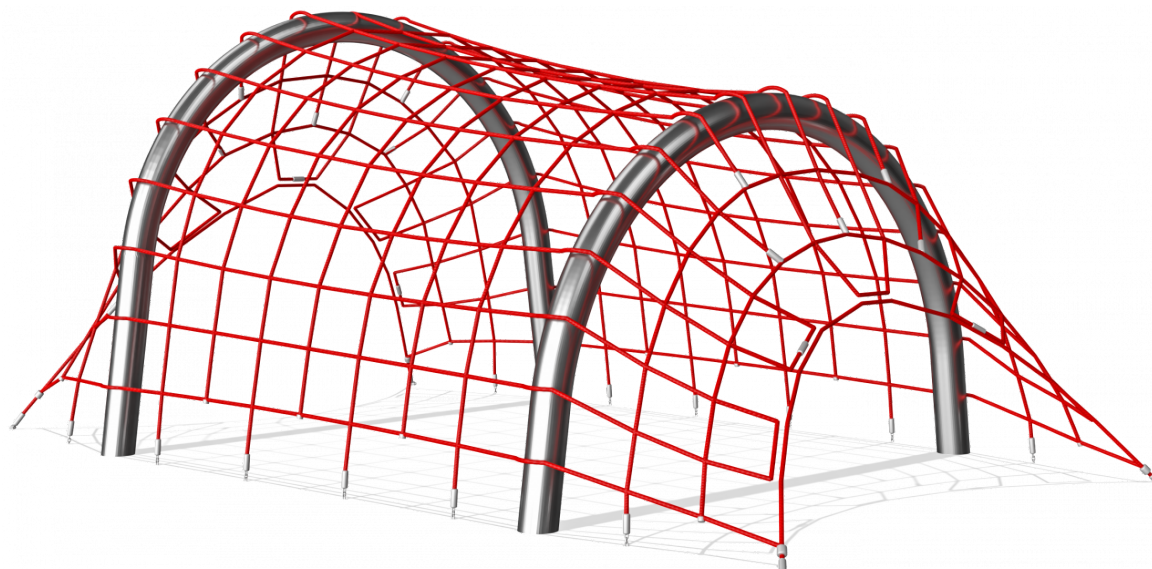

# COR28020

## Small Arch Net

<b>Product Line</b>	Corocord™ rope playground
<b>Category</b>	Early Climbing
<b>Age group</b>	5+
<b>Max. fall height (CM)</b>	235
<b>Total height (CM)</b>	235
<b>Safety Zone</b>	51.6 m <sup>2</sup>

COR280201-xx01  
\*235cm  
\*\*235cm  
\*\*\*51.6m<sup>2</sup>  
1:100

COR280201  
1:100

\* = Highest designated play surface.  
\*\* = Total height of product.

<b>Weight/heaviest parts</b>	kg.	<b>Installation (Manpower)</b>	Persons
<b>Concrete required</b>	NaN m3	<b>Installation (Hours)</b>	Hours
<b>Foundation amount/footing</b>	NaN	<b>Excavation</b>	NaN m3