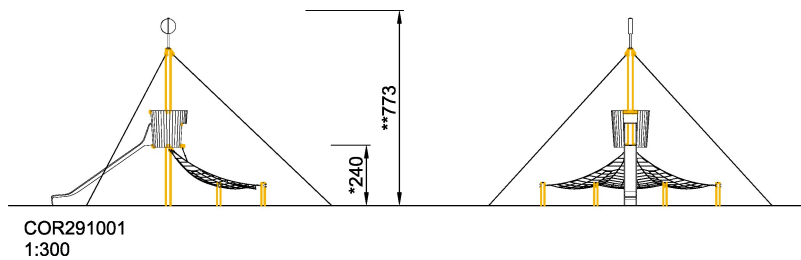

COR29100 Small Kontiki

The Kontiki's mast, with a lookout and the rope nets, convey the feeling of a sailing ship. Children can find their way back to 'dry land' by means of an open slide.

Product Line	Corocord™ rope playground
Category	Play Towers
Age group	5+
Max. fall height (CM)	240
Total height (CM)	773
Safety Zone	67.4 m2

SOCIALIZE

BALANCE

CLIMB

SLIDE

* = Highest designated play surface.
** = Total height of product.

Weight/heaviest parts	kg.	Installation (Manpower)	Persons
Concrete required	NaN m3	Installation (Hours)	Hours
Foundation amount/footing	NaN	Excavation	NaN m3