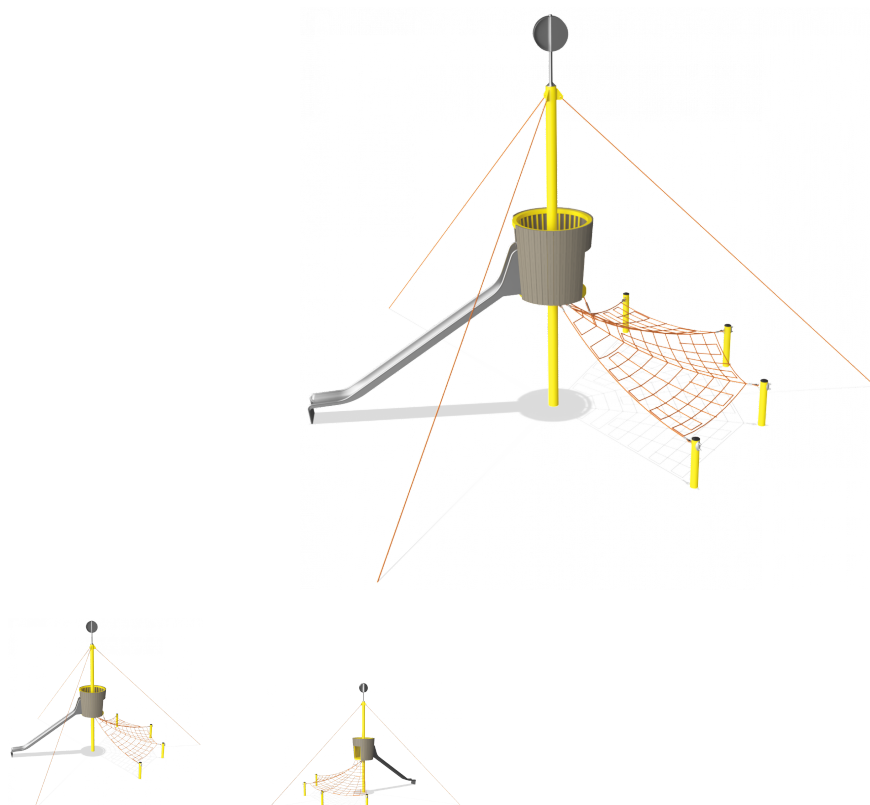

COR29100 Small Kontiki

The Kontiki's mast, with a lookout and the rope nets, convey the feeling of a sailing ship. Children can find their way back to 'dry land' by means of an open slide.

Product Line	Corocord™ rope playground
Category	Play Towers
Age group	5+
Max. fall height (CM)	240
Total height (CM)	773
Safety Zone	67.4 m2

SOCIALIZE

BALANCE

CLIMB

SLIDE

* = Highest designated play surface.
** = Total height of product.

Weight/heaviest parts	kg.	Installation (Manpower)	Persons
Concrete required	NaN m3	Installation (Hours)	Hours
Foundation amount/footing	NaN	Excavation	NaN m3