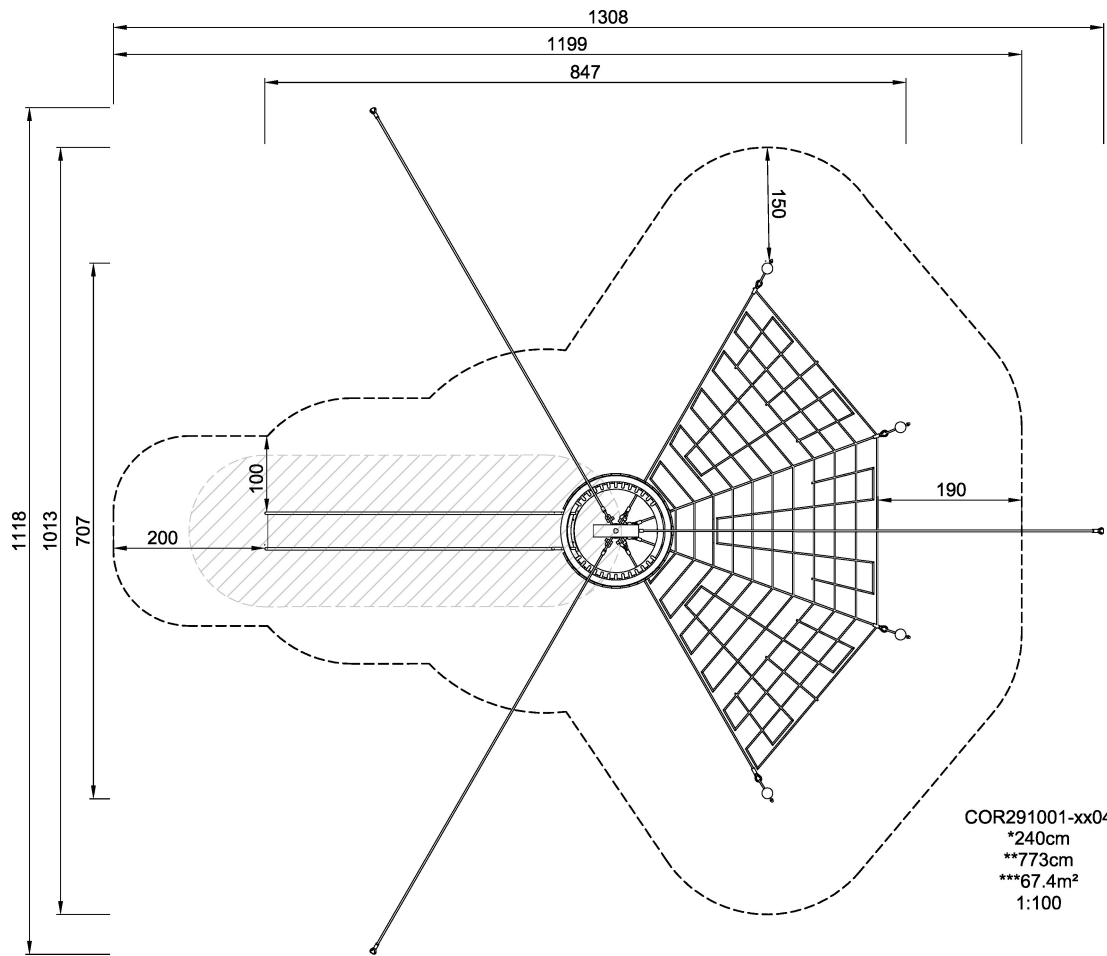

COR29100 Small Kontiki

The Kontiki's mast, with a lookout and the rope nets, convey the feeling of a sailing ship. Children can find their way back to 'dry land' by means of an open slide.

Product Line	Corocord™ rope playground
Category	Play Towers
Age group	5+
Max. fall height (CM)	240
Total height (CM)	773
Safety Zone	67.4 m2

SOCIALIZE

BALANCE

CLIMB

SLIDE

* = Highest designated play surface.
** = Total height of product.

Weight/heaviest parts	kg.	Installation (Manpower)	Persons
Concrete required	NaN m3	Installation (Hours)	Hours
Foundation amount/footing	NaN	Excavation	NaN m3