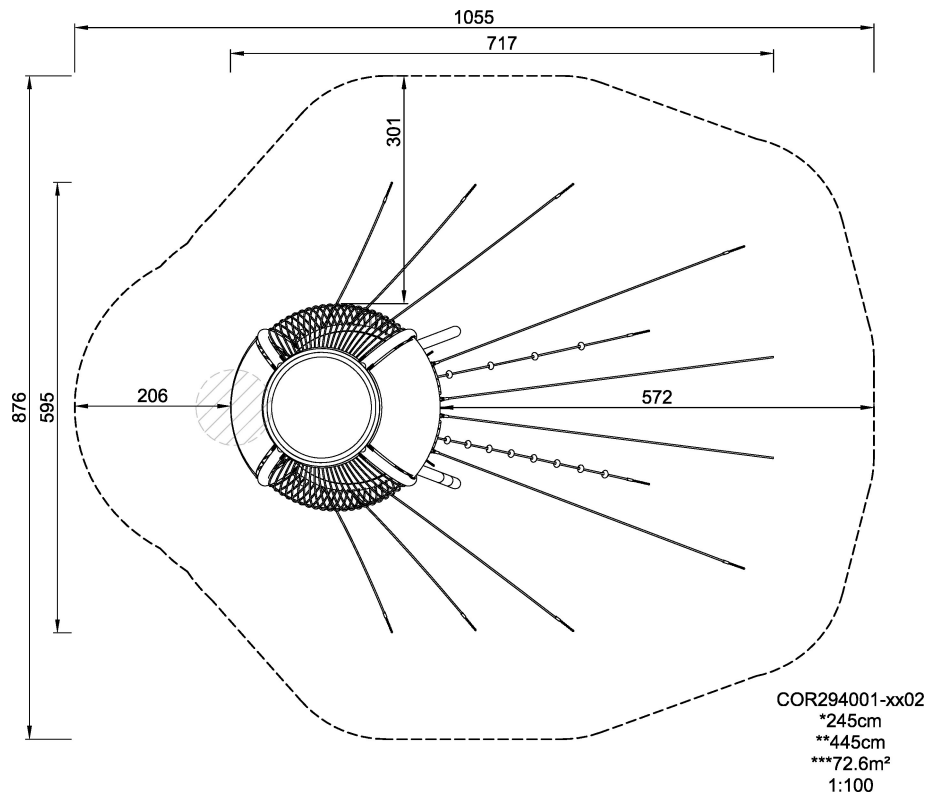

WOW! That's the reaction of children when they experience the Jellyfish: a transparent landmark with tentacles around its edges! The Jellyfish is guaranteed to deliver an unusually fun and challenging climbing experience. The transparent construction gives a good view both from the outside and from the inside. Muscle strength, balance and cross-coordination are trained when children climb the greatly varied entries into the platform: swaying nets with or without climbing cleats, sturdy poles and rope ladders with bouncy rubber membranes. The spacious platform inside the Jellyfish is a desired meeting point for groups of children. The tilted floor makes it fun, as children need to adjust their muscle tension to stay in balance. Social-emotional skills such as self regulation are trained in the Jellyfish.

Product Line	Corocord™ rope playground
Category	Play Towers
Age group	5+
Max. fall height (CM)	245
Total height (CM)	445
Safety Zone	72.6 m2

* = Highest designated play surface.
 ** = Total height of product.