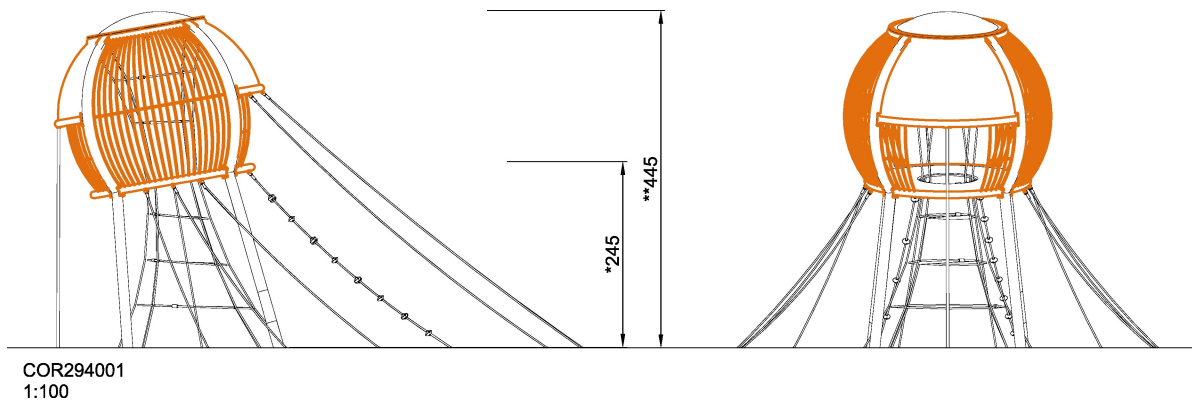

WOW! That's the reaction of children when they experience the Jellyfish: a transparent landmark with tentacles around its edges! The Jellyfish is guaranteed to deliver an unusually fun and challenging climbing experience. The transparent construction gives a good view both from the outside and from the inside. Muscle strength, balance and cross-coordination are trained when children climb the greatly varied entries into the platform: swaying nets with or without climbing cleats, sturdy poles and rope ladders with bouncy rubber membranes. The spacious platform inside the Jellyfish is a desired meeting point for groups of children. The tilted floor makes it fun, as children need to adjust their muscle tension to stay in balance. Social-emotional skills such as self regulation are trained in the Jellyfish.

Product Line	Corocord™ rope playground
Category	Play Towers
Age group	5+
Max. fall height (CM)	245
Total height (CM)	445
Safety Zone	72.6 m2

* = Highest designated play surface.
 ** = Total height of product.