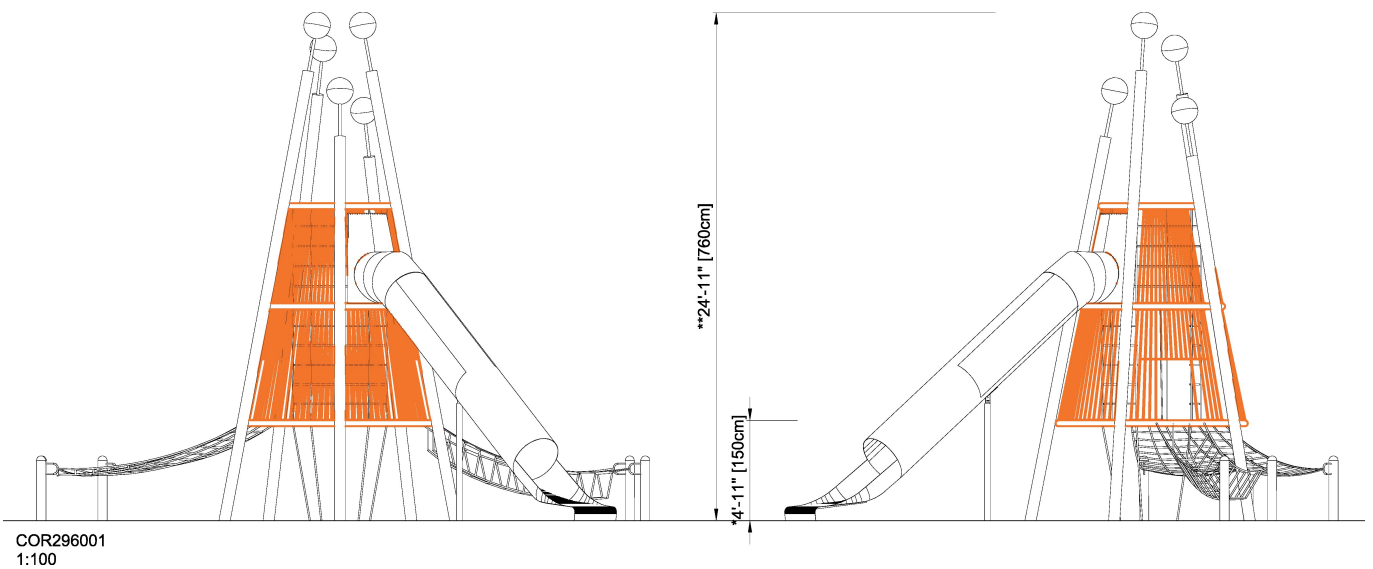

COR29600

Large Rope Play Tower

The Large Rope Play Tower is a remarkable landmark that sends an impactful signal of play to all users. A swaying climb up to the first platform of the play tower calls for a break. The climb up to the top platform rewards the children with great viewpoint and not least a stomach-tickling ride back down to the ground. A lot of children can play in the structure, for a long time. Climbing or swaying in the Large Rope Play Tower is challenging. It trains the motor skills' ABC: Agility, Balance and Coordination. Major muscle groups get used when children climb here. The feeling of height and the transparency of the nets when standing on them up high adds thrill and additionally trains important social-emotional skills such as self regulation and courage.

Product Line	Corocord™ rope playground
Category	Play Towers
Age group	5+
Max. fall height (CM)	150
Total height (CM)	760
Safety Zone	70.1 m2

IN-
GROU.

ASTM

* = Highest designated play surface.
** = Total height of product.

Weight/heaviest parts	kg.	Installation (Manpower)	Persons
Concrete required	NaN m3	Installation (Hours)	Hours
Foundation amount/footing	NaN	Excavation	NaN m3