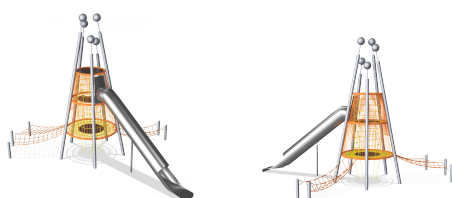

COR29600

Large Rope Play Tower

The Large Rope Play Tower is a remarkable landmark that sends an impactful signal of play to all users. A swaying climb up to the first platform of the play tower calls for a break. The climb up to the top platform rewards the children with great viewpoint and not least a stomach-tickling ride back down to the ground. A lot of children can play in the structure, for a long time. Climbing or swaying in the Large Rope Play Tower is challenging. It trains the motor skills' ABC: Agility, Balance and Coordination. Major muscle groups get used when children climb here. The feeling of height and the transparency of the nets when standing on them up high adds thrill and additionally trains important social-emotional skills such as self regulation and courage.

Product Line	Corocord™ rope playground
Category	Play Towers
Age group	5+
Max. fall height (CM)	150
Total height (CM)	760
Safety Zone	70.1 m2

IN-
GROU.

ASTM

* = Highest designated play surface.
** = Total height of product.