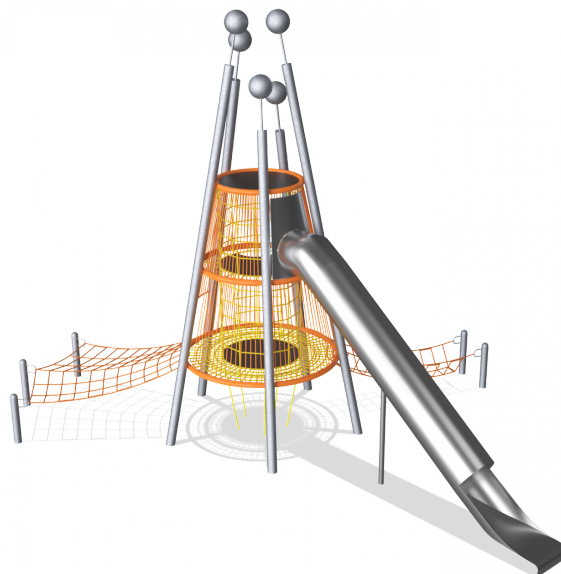

COR29600

Large Rope Play Tower

The Large Rope Play Tower is a remarkable landmark that sends an impactful signal of play to all users. A swaying climb up to the first platform of the play tower calls for a break. The climb up to the top platform rewards the children with great viewpoint and not least a stomach-tickling ride back down to the ground. A lot of children can play in the structure, for a long time. Climbing or swaying in the Large Rope Play Tower is challenging. It trains the motor skills' ABC: Agility, Balance and Coordination. Major muscle groups get used when children climb here. The feeling of height and the transparency of the nets when standing on them up high adds thrill and additionally trains important social-emotional skills such as self regulation and courage.

Product Line	Corocord™ rope playground
Category	Play Towers
Age group	5+
Max. fall height (CM)	150
Total height (CM)	760
Safety Zone	70.1 m2

IN-
GROU.

ASTM

* = Highest designated play surface.
** = Total height of product.