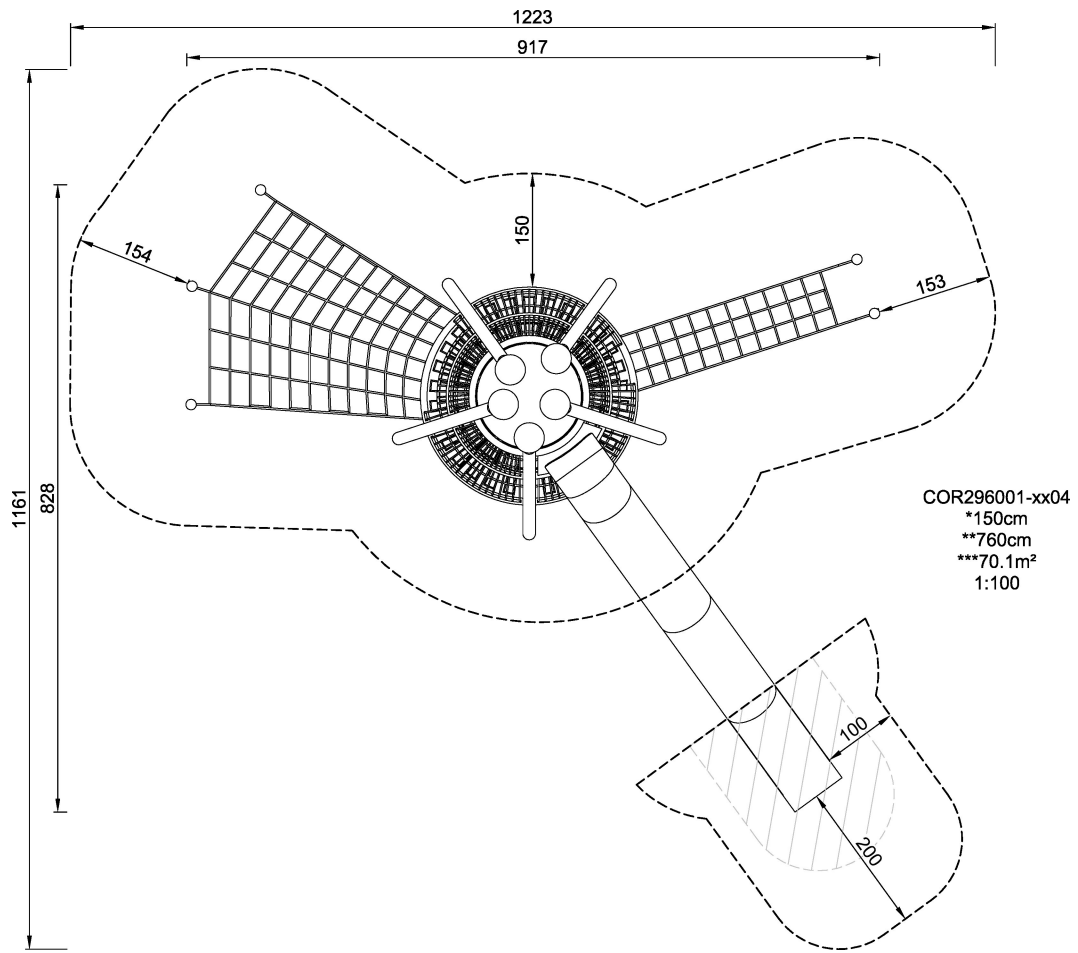

COR29600

Large Rope Play Tower

The Large Rope Play Tower is a remarkable landmark that sends an impactful signal of play to all users. A swaying climb up to the first platform of the play tower calls for a break. The climb up to the top platform rewards the children with great viewpoint and not least a stomach-tickling ride back down to the ground. A lot of children can play in the structure, for a long time. Climbing or swaying in the Large Rope Play Tower is challenging. It trains the motor skills' ABC: Agility, Balance and Coordination. Major muscle groups get used when children climb here. The feeling of height and the transparency of the nets when standing on them up high adds thrill and additionally trains important social-emotional skills such as self regulation and courage.

Product Line	Corocord™ rope playground
Category	Play Towers
Age group	5+
Max. fall height (CM)	150
Total height (CM)	760
Safety Zone	70.1 m2

IN-
GROU.

ASTM

* = Highest designated play surface.
** = Total height of product.