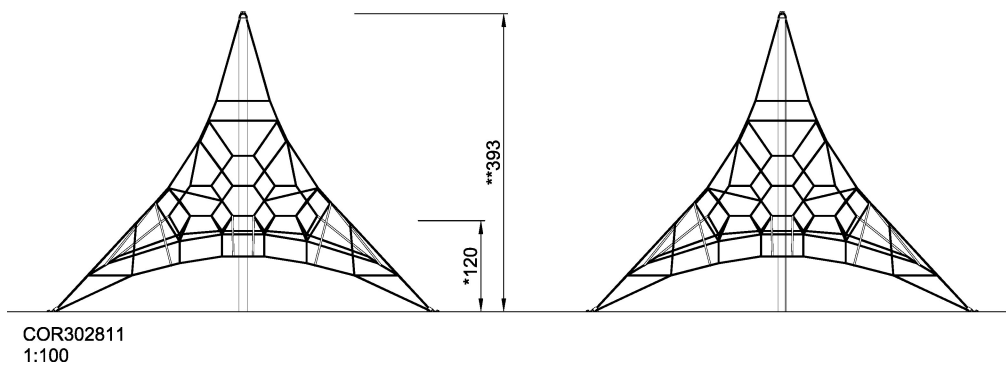

The Mini Spacenet intensely motivates children to climb up high with its sturdy, bouncy ropes. The feeling of achievement when having climbed to the top is phenomenal. This makes children come back again and again to have more of the bouncy climbing fun. Climbing the bouncy, inter- dependent meshes of the transparent net is challenging fun. Additionally it trains fundamental motor skills like spatial awareness and sense of balance: These skills are necessary to judge distances and for instance navigate traffic safely. The swaying mast make for training of major muscle groups when children climb and cling onto the moving meshes: arms push and pull, legs push and the core provides stability. Apart from being great fun, the Mini Spacenet trains courage and self regulation, skills necessary for children's social-emotional development.

Product Line	Corocord™ rope playground
Category	Spacenets™
Age group	3+
Max. fall height (CM)	120
Total height (CM)	393
Safety Zone	59.7 m2

IN-
GROU.

ASTM

* = Highest designated play surface.
** = Total height of product.