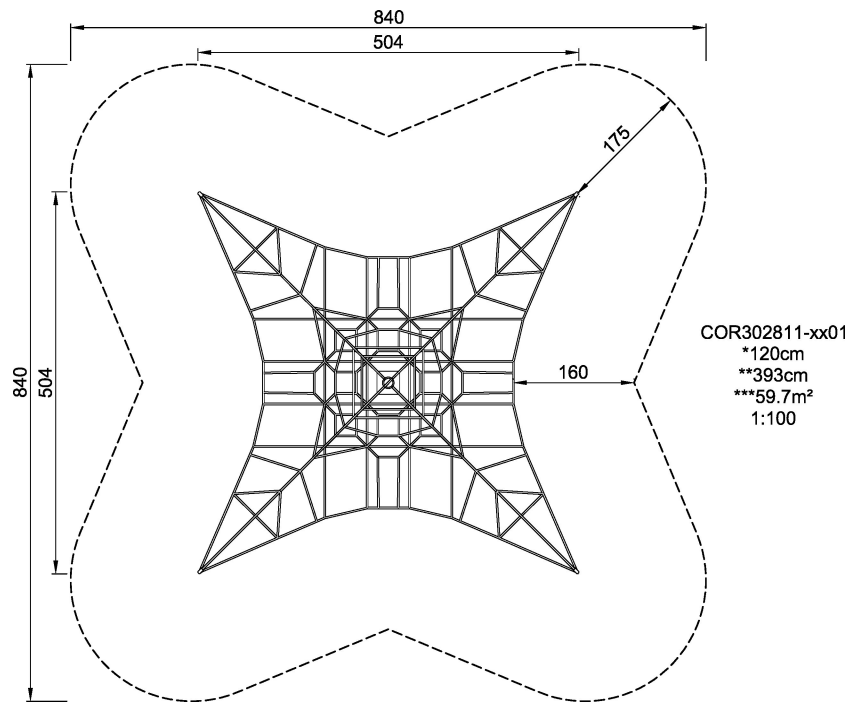

The Mini Spacenet intensely motivates children to climb up high with its sturdy, bouncy ropes. The feeling of achievement when having climbed to the top is phenomenal. This makes children come back again and again to have more of the bouncy climbing fun. Climbing the bouncy, inter- dependent meshes of the transparent net is challenging fun. Additionally it trains fundamental motor skills like spatial awareness and sense of balance: These skills are necessary to judge distances and for instance navigate traffic safely. The swaying mast make for training of major muscle groups when children climb and cling onto the moving meshes: arms push and pull, legs push and the core provides stability. Apart from being great fun, the Mini Spacenet trains courage and self regulation, skills necessary for children's social-emotional development.

Product Line	Corocord™ rope playground
Category	Spacenets™
Age group	3+
Max. fall height (CM)	120
Total height (CM)	393
Safety Zone	59.7 m2

IN-
GROU.

ASTM

* = Highest designated play surface.
** = Total height of product.