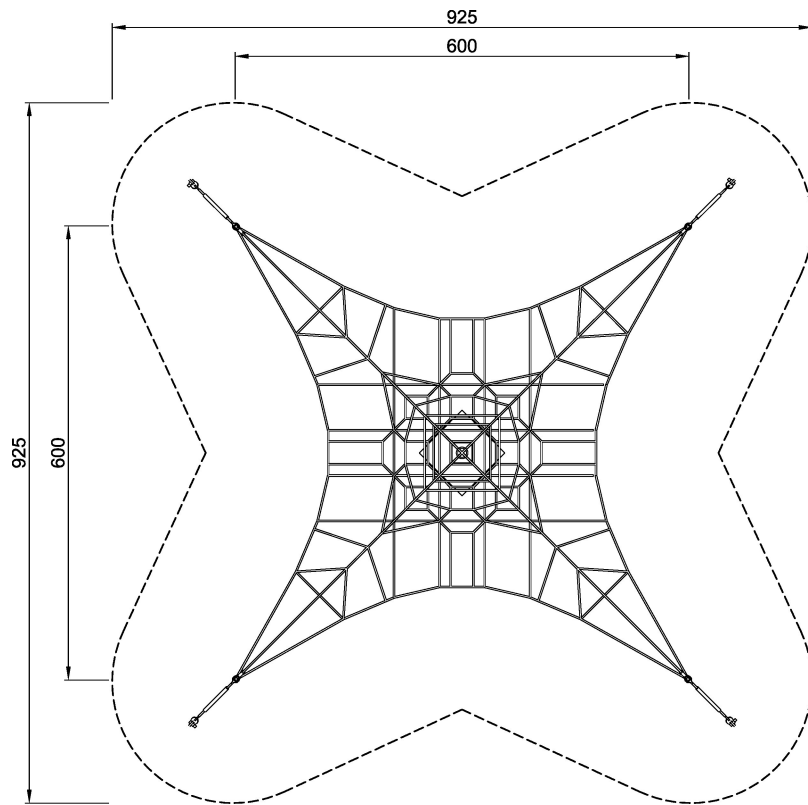

COR30301

Mini Spacenet, Wide

The Mini Spacenet intensely motivates children to climb up high with its sturdy, bouncy ropes. The feeling of achievement when having climbed to the top is phenomenal. This makes children come back again and again to have more of the bouncy climbing fun. Climbing the bouncy, inter-dependent meshes of the transparent net is challenging fun. Additionally it trains fundamental motor skills like spatial awareness and sense of balance: These skills are necessary to judge distances and for instance navigate traffic safely. The swaying mast make for training of major muscle groups when children climb and cling onto the moving meshes: arms push and pull, legs push and the core provides stability. Apart from being great fun, the Mini Spacenet trains courage and self regulation, skills necessary for children's social-emotional development.

Product Line	Corocord™ rope playground
Category	Spacenets™
Age group	3+
Max. fall height (CM)	120
Total height (CM)	385
Safety Zone	70.1 m2

SOCIALIZE

BALANCE

CLIMB

INCLUSIVE

IN-
GROU.

ADA / INCLUSIVE

ASTM

COR303011
*120cm
**385cm
***70.1m²
1:100

COR303011
1:100

* = Highest designated play surface.
** = Total height of product.

Weight/heaviest parts	kg.	Installation (Manpower)	Persons
Concrete required	NaN m3	Installation (Hours)	Hours
Foundation amount/footing	NaN	Excavation	NaN m3