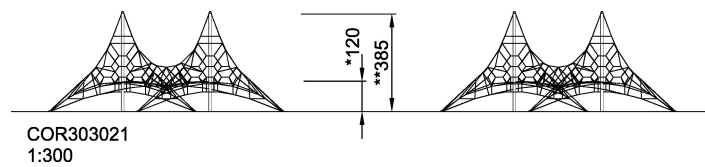

| | |
|------------------------------|---------------------------|
| Product Line | Corocord™ rope playground |
| Category | Spacenets™ |
| Age group | 3+ |
| Max. fall height (CM) | 120 |
| Total height (CM) | 385 |
| Safety Zone | 116.1 m2 |

SOCIALIZE

CLIMB

INCLUSIVE

IN-
GROU.

ADA / INCLUSIVE

ASTM

COR303021
*120cm
**385cm
***116.1m²
1:100

* = Highest designated play surface.
** = Total height of product.