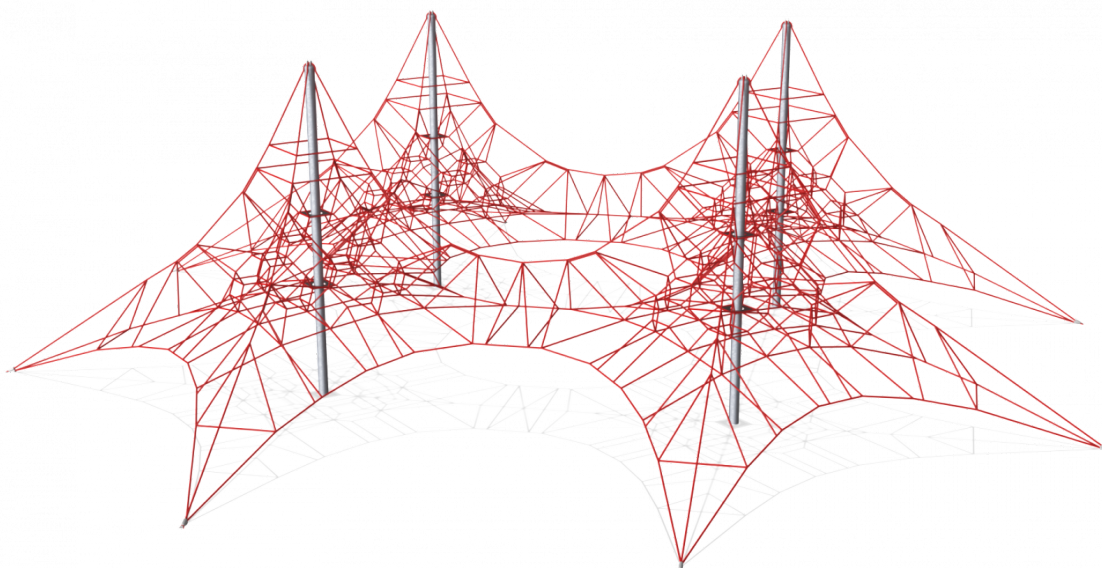

COR30304

Four Mast Spacenet , 3.9 m

The Large Four-Mast Spacenets are ideal in places that are heavily used. It is a fact of urban life that play areas are often used by large numbers of children at the same time. The large Spacenets provide multiple options for climbing, romping and balancing, as well as places to rest in the dense net structure and take a break.

Product Line	Corocord™ rope playground
Category	Spacenets™
Age group	3+
Max. fall height (CM)	120
Total height (CM)	385
Safety Zone	186.3 m2

SOCIALIZE

BALANCE

CLIMB

INCLUSIVE

IN-
GROU.

ADA / INCLUSIVE

ASTM