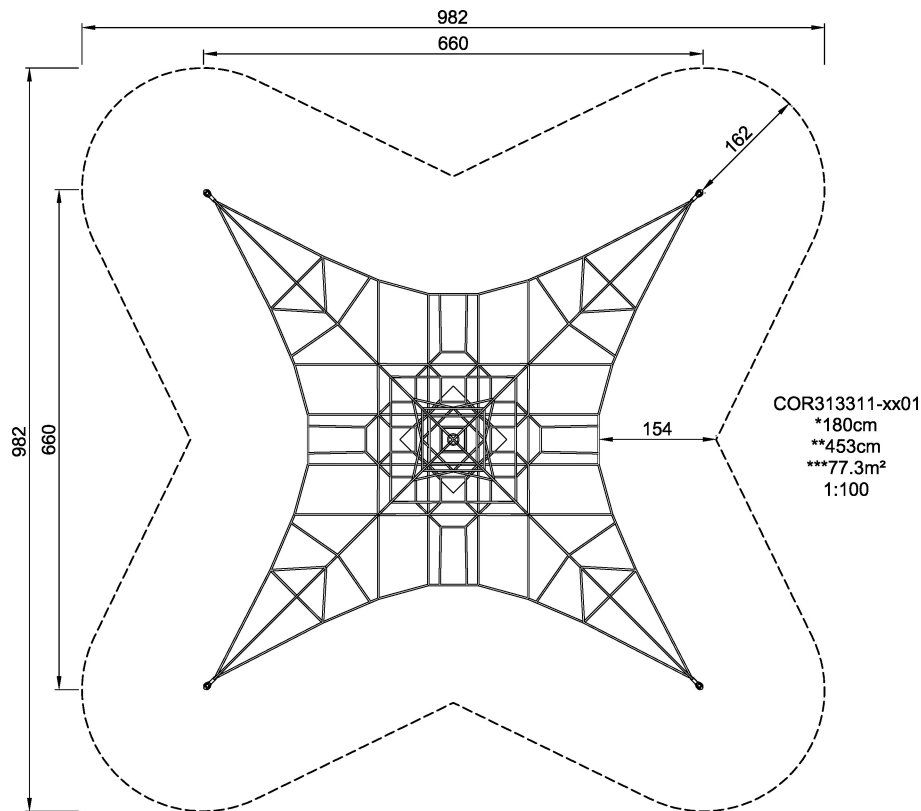

The Medi Spacenet intensely motivates children to climb up high with its sturdy, bouncy ropes. The feeling of achievement when having climbed to the top is phenomenal. This makes children come back again and again to have more of the bouncy climbing fun. Climbing the bouncy, inter-dependent meshes of the transparent net is challenging fun. Additionally it trains fundamental motor skills like spatial awareness and sense of balance: These skills are necessary to judge distances and for instance navigate traffic safely. The swaying mast make for training of major muscle groups when children climb and cling onto the moving meshes: arms push and pull, legs push and the core provides stability. Apart from being great fun, the Medi Spacenet trains courage and self regulation, skills necessary for children's social-emotional development.

Product Line	Corocord™ rope playground
Category	Spacenets™
Age group	3+
Max. fall height (CM)	180
Total height (CM)	453
Safety Zone	77.3 m2

IN-
GROU.

ASTM

COR313311
1:100

* = Highest designated play surface.
** = Total height of product.