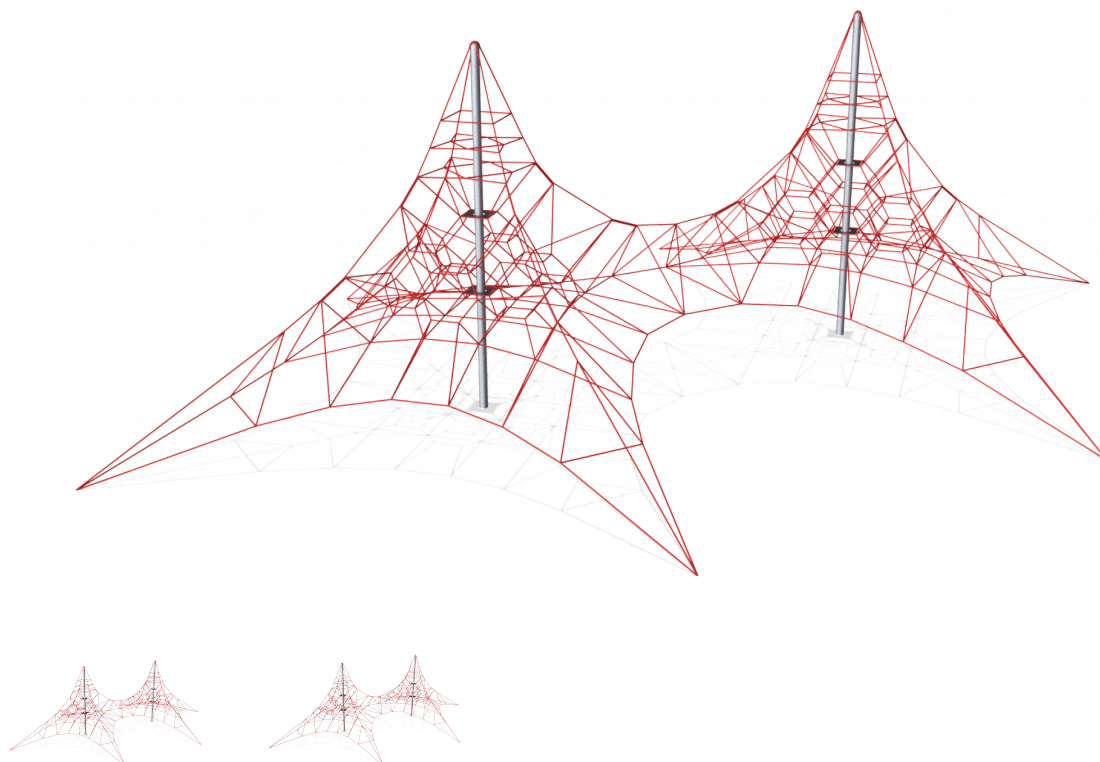

COR31442

Two-Mast Spacenet M

On playgrounds with more space available, a two-mast Spacenet solution can be the perfect choice. Bridges make it possible to climb from mast to mast – exciting space for interaction is opened up for groups of children playing.

Product Line	Corocord™ rope playground
Category	Spacenets™
Age group	5+
Max. fall height (CM)	185
Total height (CM)	580
Safety Zone	194.2 m2

IN-GROU.

ASTM

* = Highest designated play surface.
** = Total height of product.