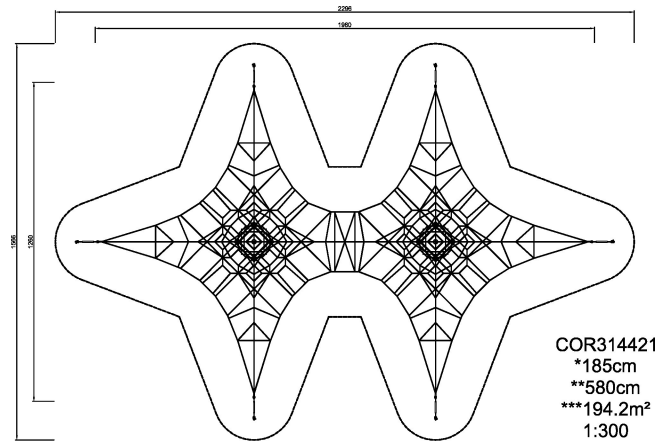

COR31442

Two-Mast Spacenet M

On playgrounds with more space available, a two-mast Spacenet solution can be the perfect choice. Bridges make it possible to climb from mast to mast – exciting space for interaction is opened up for groups of children playing.

Product Line	Corocord™ rope playground
Category	Spacenets™
Age group	5+
Max. fall height (CM)	185
Total height (CM)	580
Safety Zone	194.2 m2

IN-GROU.

ASTM

* = Highest designated play surface.
** = Total height of product.