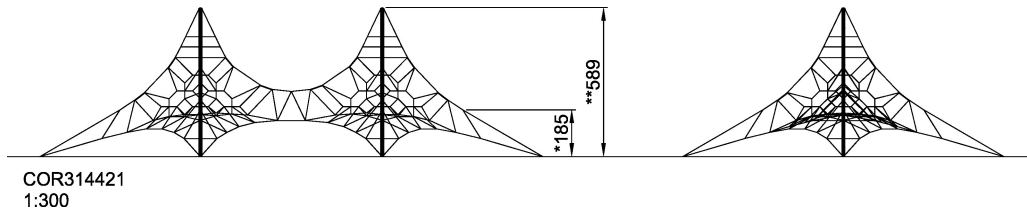

COR31442

Two-Mast Spacenet M

On playgrounds with more space available, a two-mast Spacenet solution can be the perfect choice. Bridges make it possible to climb from mast to mast – exciting space for interaction is opened up for groups of children playing.

Product Line	Corocord™ rope playground
Category	Spacenets™
Age group	5+
Max. fall height (CM)	185
Total height (CM)	580
Safety Zone	194.2 m2

IN-GROU.

ASTM

* = Highest designated play surface.
** = Total height of product.