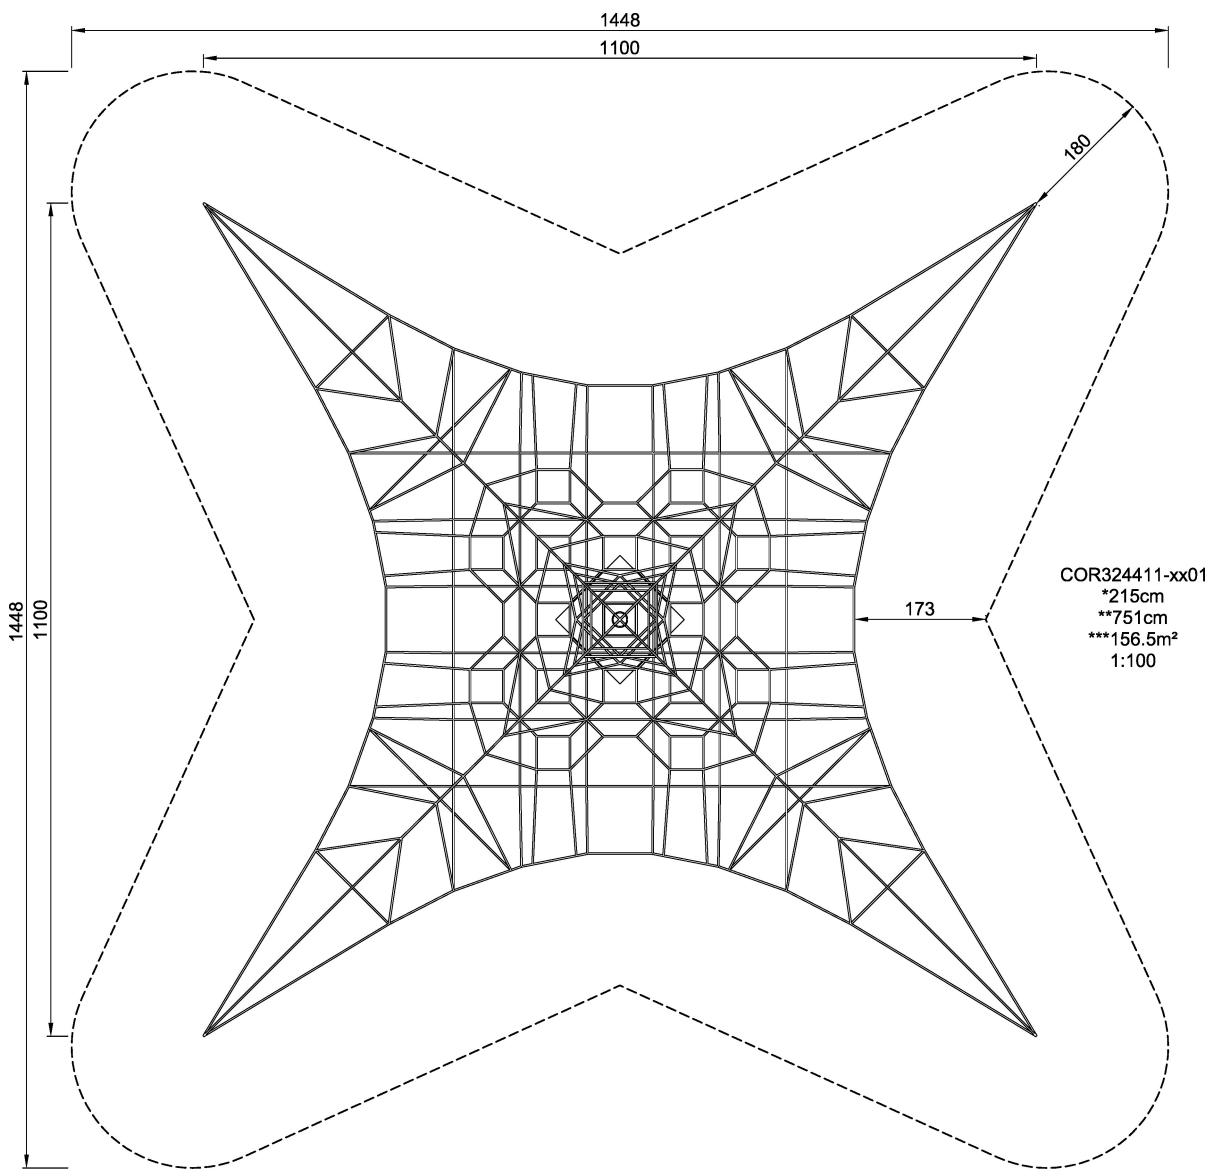

Product Line	Corocord™ rope playground
Category	Spacenets™
Age group	5+
Max. fall height (CM)	215
Total height (CM)	751
Safety Zone	156.5 m2

SOCIALIZE

BALANCE

CLIMB

INCLUSIVE

IN-
GROU.

ADA / INCLUSIVE

ASTM

COR324411
1:300

* = Highest designated play surface.
** = Total height of product.

Weight/heaviest parts	kg.	Installation (Manpower)	Persons
Concrete required	NaN m3	Installation (Hours)	Hours
Foundation amount/footing	NaN	Excavation	NaN m3