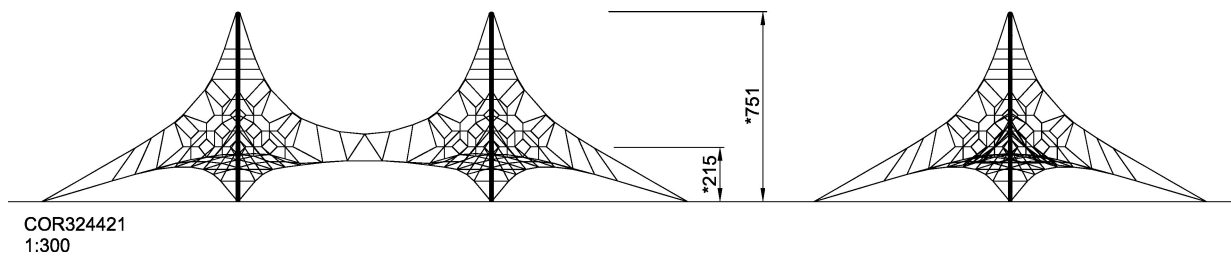

COR32442

Two-Mast Spacenet XL

With its impressive height and transparency, the Large Spacenet intensely motivates children to climb up high. The feeling of achievement when having climbed to the top is phenomenal. Also due to the constant sway of the net: the children's climbing movements sway the net, creating thrill. This makes children come back again and again to have more of the bouncy, climbing fun. Climbing the bouncy, interdependent meshes of the transparent net is challenging and trains important motor skills e.g. balance and coordination. These motor skills are fundamental to sitting still or navigating traffic safely. Major muscle groups get used when children climb the Large Spacenet: arms push and pull, legs push and the core provides stability as the children cling onto the ropes. The Large Spacenet trains courage and self regulation, skills necessary for children's social-emotional development.

Product Line	Corocord™ rope playground
Category	Spacenets™
Age group	5 - 12
Max. fall height (CM)	215
Total height (CM)	751
Safety Zone	285.8 m2

SOCIALIZE

BALANCE

CLIMB

INCLUSIVE

IN-
GROU.

ADA / INCLUSIVE

ASTM

* = Highest designated play surface.
** = Total height of product.

Weight/heaviest parts	kg.	Installation (Manpower)	Persons
Concrete required	NaN m3	Installation (Hours)	Hours
Foundation amount/footing	NaN	Excavation	NaN m3