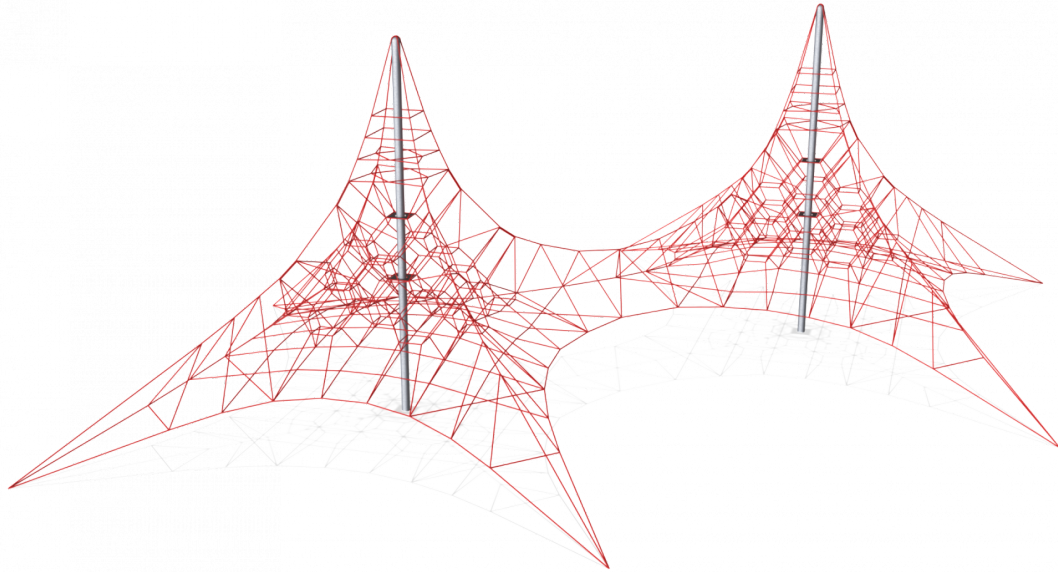

COR32442

Two-Mast Spacenet XL

With its impressive height and transparency, the Large Spacenet intensely motivates children to climb up high. The feeling of achievement when having climbed to the top is phenomenal. Also due to the constant sway of the net: the children's climbing movements sway the net, creating thrill. This makes children come back again and again to have more of the bouncy, climbing fun. Climbing the bouncy, interdependent meshes of the transparent net is challenging and trains important motor skills e.g. balance and coordination. These motor skills are fundamental to sitting still or navigating traffic safely. Major muscle groups get used when children climb the Large Spacenet: arms push and pull, legs push and the core provides stability as the children cling onto the ropes. The Large Spacenet trains courage and self regulation, skills necessary for children's social-emotional development.

Product Line	Corocord™ rope playground
Category	Spacenets™
Age group	5 - 12
Max. fall height (CM)	215
Total height (CM)	751
Safety Zone	285.8 m2

SOCIALIZE

BALANCE

CLIMB

INCLUSIVE

IN-
GROU.

ADA / INCLUSIVE

ASTM