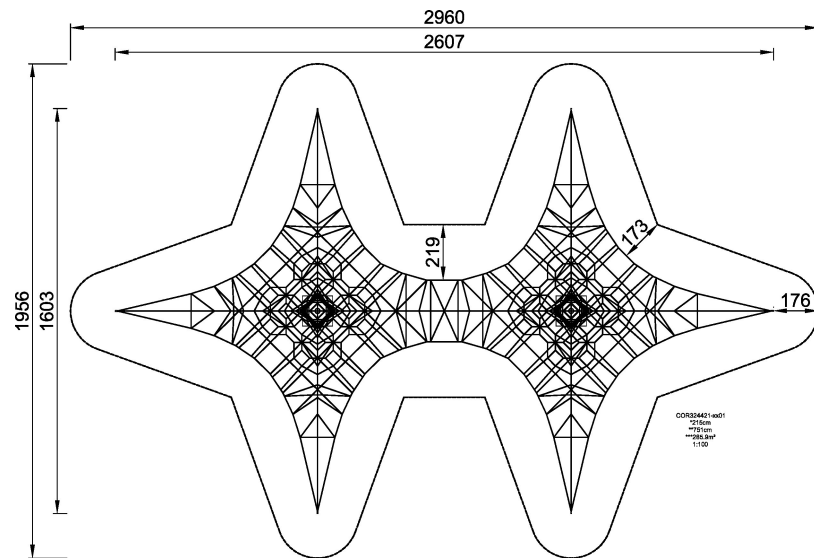

COR32442

Two-Mast Spacenet XL

With its impressive height and transparency, the Large Spacenet intensely motivates children to climb up high. The feeling of achievement when having climbed to the top is phenomenal. Also due to the constant sway of the net: the children's climbing movements sway the net, creating thrill. This makes children come back again and again to have more of the bouncy, climbing fun. Climbing the bouncy, interdependent meshes of the transparent net is challenging and trains important motor skills e.g. balance and coordination. These motor skills are fundamental to sitting still or navigating traffic safely. Major muscle groups get used when children climb the Large Spacenet: arms push and pull, legs push and the core provides stability as the children cling onto the ropes. The Large Spacenet trains courage and self regulation, skills necessary for children's social-emotional development.

Product Line	Corocord™ rope playground
Category	Spacenets™
Age group	5 - 12
Max. fall height (CM)	215
Total height (CM)	751
Safety Zone	285.8 m2

SOCIALIZE

BALANCE

CLIMB

INCLUSIVE

IN-
GROU.

ADA / INCLUSIVE

ASTM

* = Highest designated play surface.
** = Total height of product.

Weight/heaviest parts	kg.	Installation (Manpower)	Persons
Concrete required	NaN m3	Installation (Hours)	Hours
Foundation amount/footing	NaN	Excavation	NaN m3