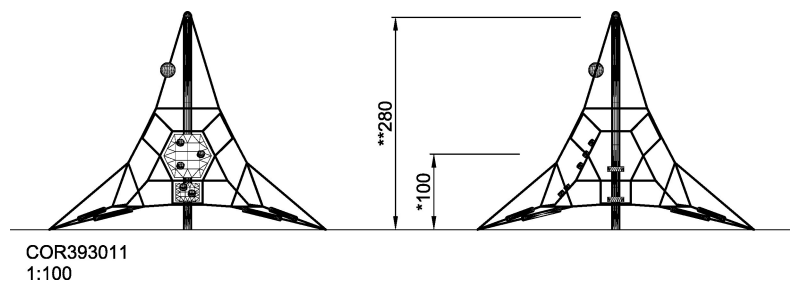

COR39301
Exercise Net S

Exercise Nets can be used for exciting competitions: whoever reaches the Yellow Goal Ball first wins the climbing contest! Is the climbing membrane wall the fastest way up? Give it a try.

Product Line	Corocord™ rope playground
Category	Spacenets™
Age group	3+
Max. fall height (CM)	100
Total height (CM)	280
Safety Zone	40.6 m2

IN-GROU.

ASTM

* = Highest designated play surface.
** = Total height of product.