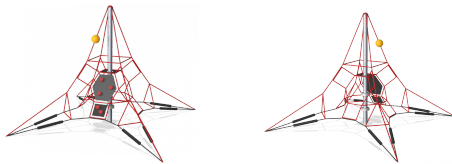

COR39301
Exercise Net S

Exercise Nets can be used for exciting competitions: whoever reaches the Yellow Goal Ball first wins the climbing contest! Is the climbing membrane wall the fastest way up? Give it a try.

Product Line	Corocord™ rope playground
Category	Spacenets™
Age group	3+
Max. fall height (CM)	100
Total height (CM)	280
Safety Zone	40.6 m2

IN-GROU.

ASTM

* = Highest designated play surface.
** = Total height of product.