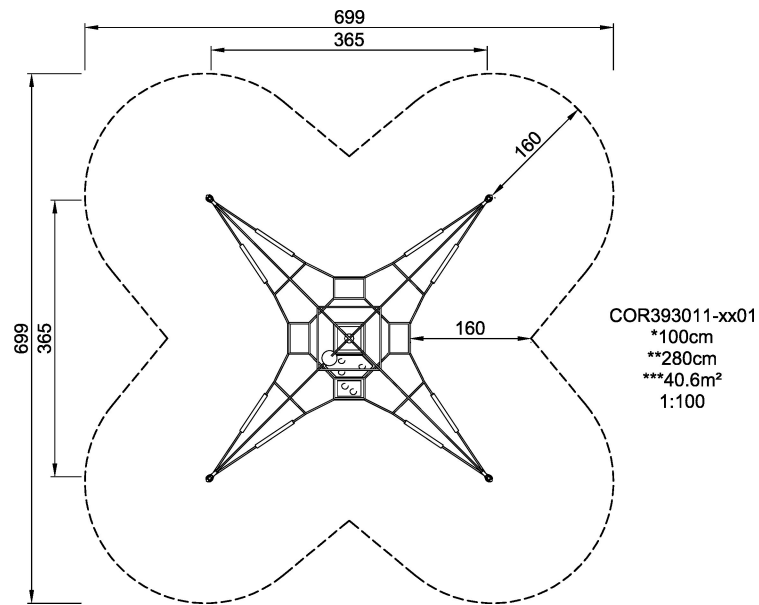

COR39301
Exercise Net S

Exercise Nets can be used for exciting competitions: whoever reaches the Yellow Goal Ball first wins the climbing contest! Is the climbing membrane wall the fastest way up? Give it a try.

Product Line	Corocord™ rope playground
Category	Spacenets™
Age group	3+
Max. fall height (CM)	100
Total height (CM)	280
Safety Zone	40.6 m2

IN-GROU.

ASTM

* = Highest designated play surface.
** = Total height of product.