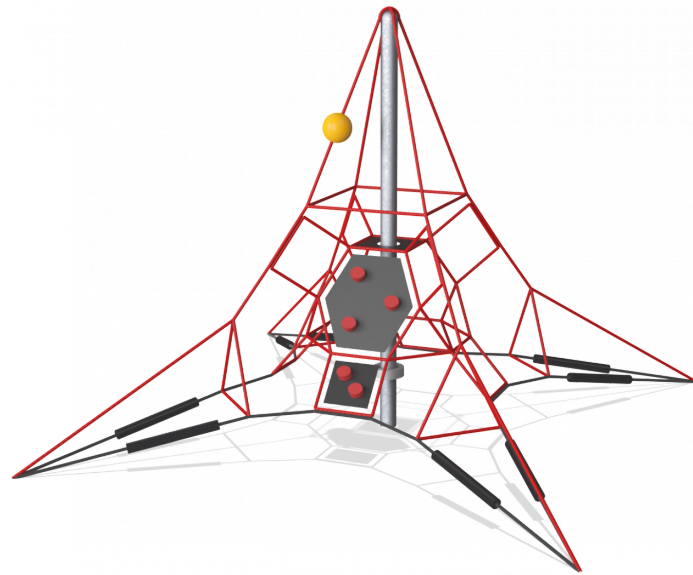

COR39301
Exercise Net S

Exercise Nets can be used for exciting competitions: whoever reaches the Yellow Goal Ball first wins the climbing contest! Is the climbing membrane wall the fastest way up? Give it a try.

Product Line	Corocord™ rope playground
Category	Spacenets™
Age group	3+
Max. fall height (CM)	100
Total height (CM)	280
Safety Zone	40.6 m2

IN-GROU.

ASTM

* = Highest designated play surface.
** = Total height of product.