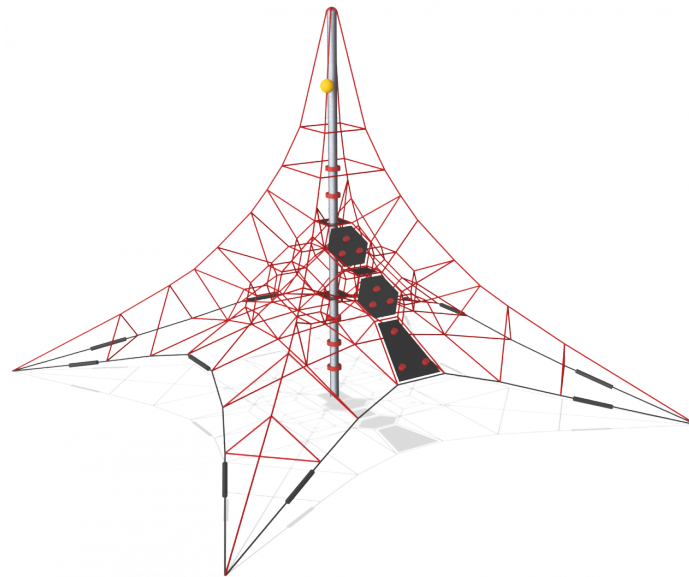

COR39401
Exercise Net L

The Exercise Net - Large intensely motivates children to climb up high with its bouncy ropes and varied seating possibilities. The feeling of achievement when having climbed to the top is phenomenal. This makes children come back again and again to have more of the bouncy climbing fun. climbing the bouncy, interdependent meshes of the transparent net is challenging fun. Additionally it trains fundamental motor skills like spatial awareness and sense of balance: These skills are necessary to judge distances. The swaying mast make for training of major muscle groups when children Climb and cling onto the moving meshes: arms push and pull, legs push and the core provides stability. Apart from being great fun, the Exercise Net trains consideration of others and self regulation, when children are seated up high. These skills are necessary for children's social-emotional development.

Product Line	Corocord™ rope playground
Category	Spacenets™
Age group	5+
Max. fall height (CM)	195
Total height (CM)	589
Safety Zone	97.5 m2

IN-
GROU.

ASTM

* = Highest designated play surface.
** = Total height of product.