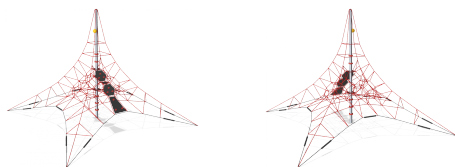

COR39401
Exercise Net L

The Exercise Net - Large intensely motivates children to climb up high with its bouncy ropes and varied seating possibilities. The feeling of achievement when having climbed to the top is phenomenal. This makes children come back again and again to have more of the bouncy climbing fun. climbing the bouncy, interdependent meshes of the transparent net is challenging fun. Additionally it trains fundamental motor skills like spatial awareness and sense of balance: These skills are necessary to judge distances. The swaying mast make for training of major muscle groups when children Climb and cling onto the moving meshes: arms push and pull, legs push and the core provides stability. Apart from being great fun, the Exercise Net trains consideration of others and self regulation, when children are seated up high. These skills are necessary for children's social-emotional development.

Product Line	Corocord™ rope playground
Category	Spacenets™
Age group	5+
Max. fall height (CM)	195
Total height (CM)	589
Safety Zone	97.5 m2

IN-
GROU.

ASTM

* = Highest designated play surface.
** = Total height of product.