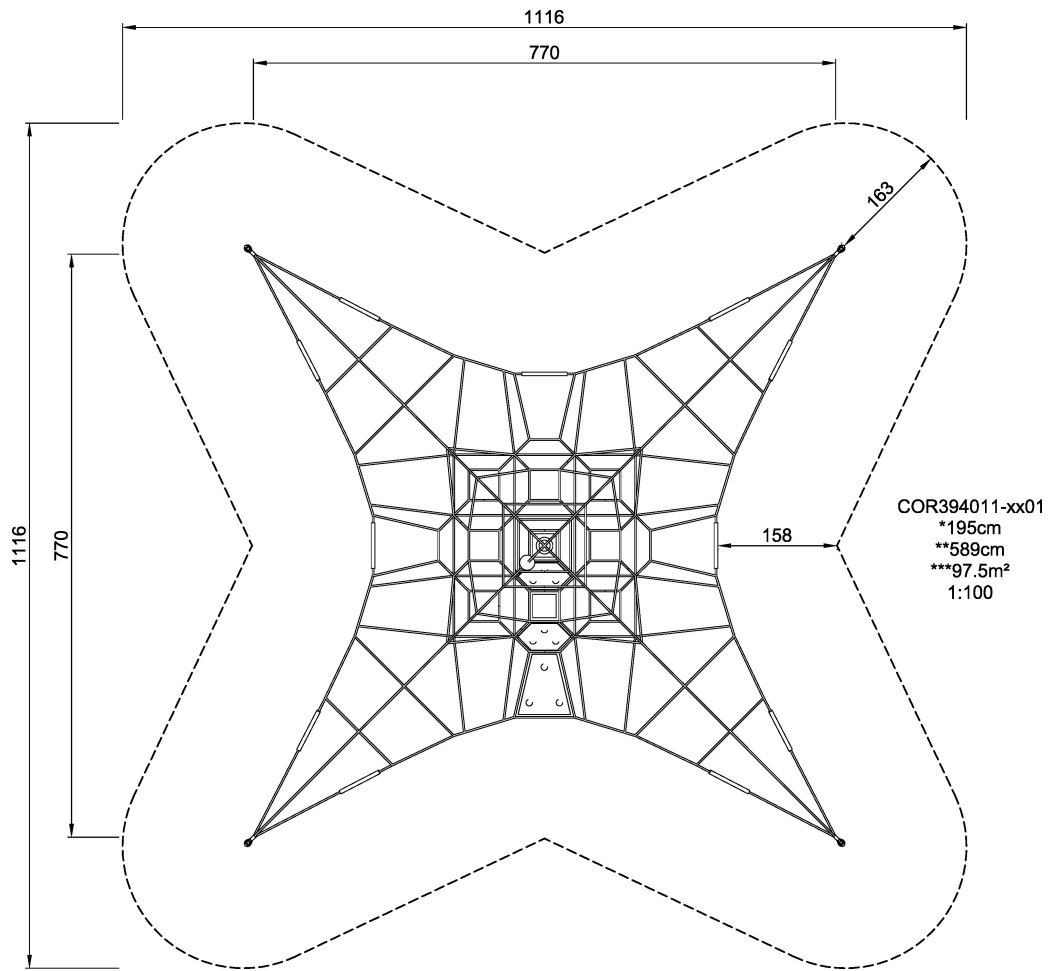

COR39401
Exercise Net L

The Exercise Net - Large intensely motivates children to climb up high with its bouncy ropes and varied seating possibilities. The feeling of achievement when having climbed to the top is phenomenal. This makes children come back again and again to have more of the bouncy climbing fun. climbing the bouncy, interdependent meshes of the transparent net is challenging fun. Additionally it trains fundamental motor skills like spatial awareness and sense of balance: These skills are necessary to judge distances. The swaying mast make for training of major muscle groups when children Climb and cling onto the moving meshes: arms push and pull, legs push and the core provides stability. Apart from being great fun, the Exercise Net trains consideration of others and self regulation, when children are seated up high. These skills are necessary for children's social-emotional development.

Product Line	Corocord™ rope playground
Category	Spacenets™
Age group	5+
Max. fall height (CM)	195
Total height (CM)	589
Safety Zone	97.5 m2

IN-
GROU.

ASTM

* = Highest designated play surface.
** = Total height of product.