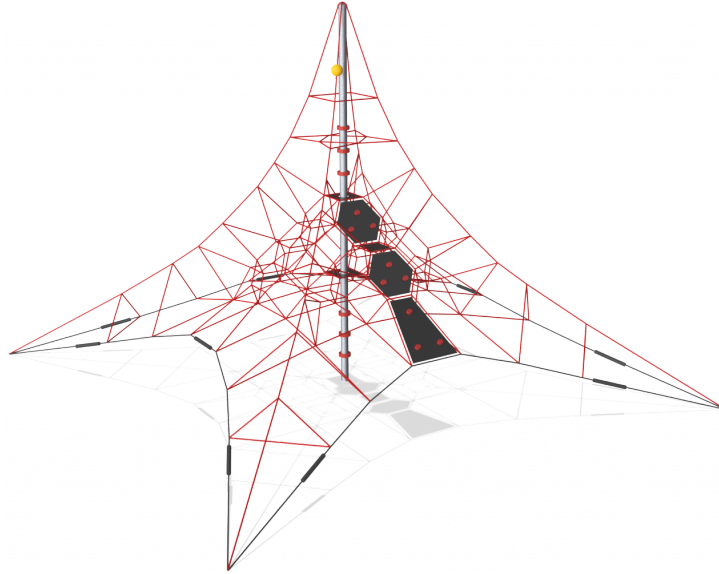

# COR39501 Exercise Net XL

Exercise Nets can be used for exciting competitions: whoever reaches the Yellow Goal Ball first wins the climbing contest! Is the climbing membrane wall the fastest way up? Give it a try.

<b>Product Line</b>	Corocord™ rope playground
<b>Category</b>	Spacenets™
<b>Age group</b>	8+
<b>Max. fall height (CM)</b>	250
<b>Total height (CM)</b>	684
<b>Safety Zone</b>	131 m2

SOCIALIZE

BALANCE

CLIMB

INCLUSIVE

IN-  
GROU.

\* = Highest designated play surface.  
\*\* = Total height of product.

<b>Weight/heaviest parts</b>	kg.	<b>Installation (Manpower)</b>	Persons
<b>Concrete required</b>	NaN m3	<b>Installation (Hours)</b>	Hours
<b>Foundation amount/footing</b>	NaN	<b>Excavation</b>	NaN m3