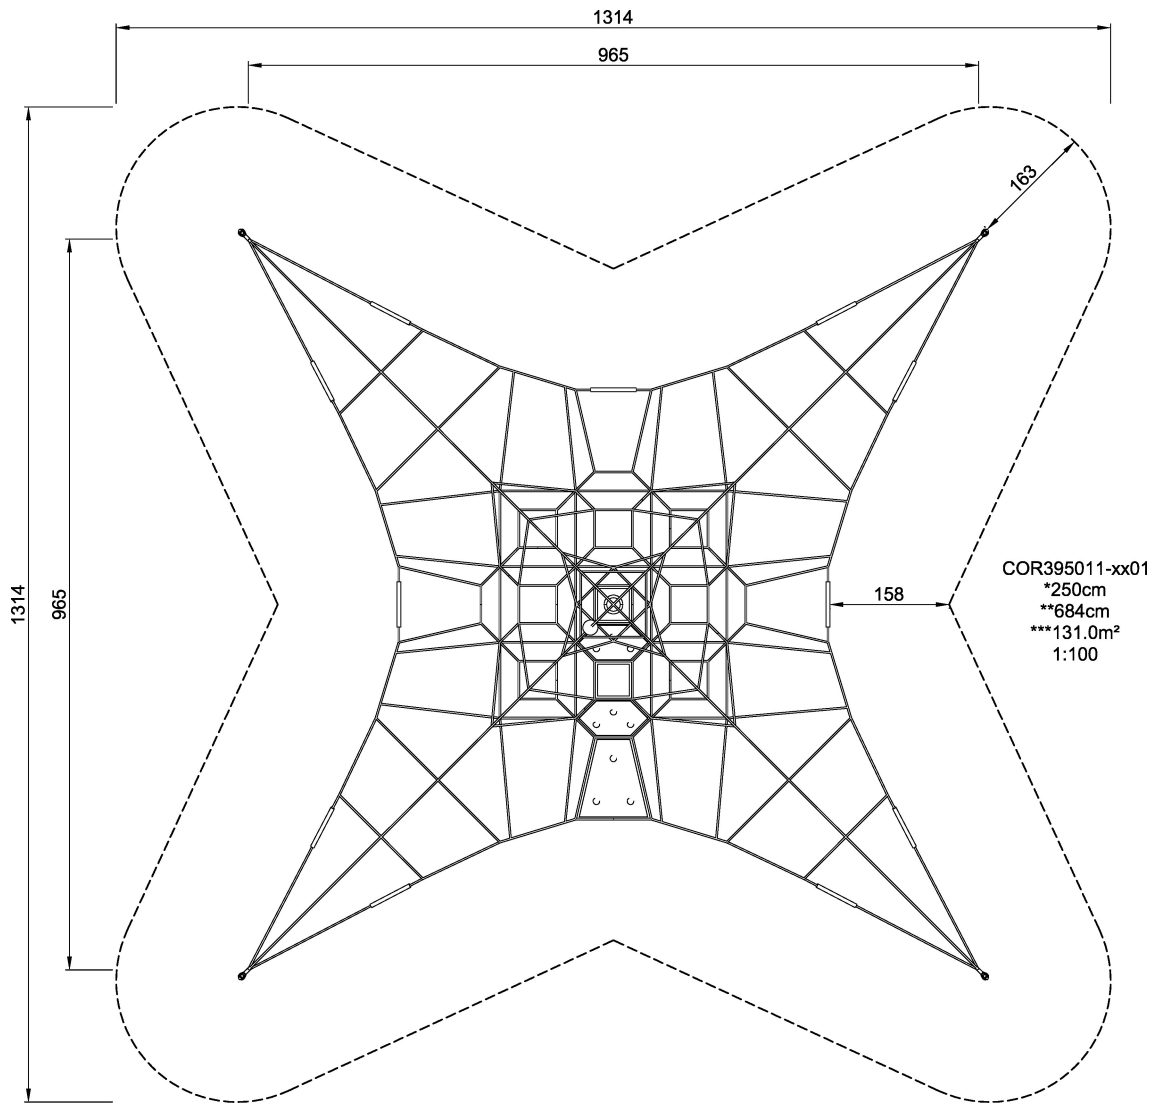

<b>Product Line</b>	Corocord™ rope playground
<b>Category</b>	Spacenets™
<b>Age group</b>	8+
<b>Max. fall height (CM)</b>	250
<b>Total height (CM)</b>	684
<b>Safety Zone</b>	131 m2

SOCIALIZE

BALANCE

CLIMB

INCLUSIVE

IN-  
GROU.

\* = Highest designated play surface.  
\*\* = Total height of product.

<b>Weight/heaviest parts</b>	kg.	<b>Installation (Manpower)</b>	Persons
<b>Concrete required</b>	NaN m3	<b>Installation (Hours)</b>	Hours
<b>Foundation amount/footing</b>	NaN	<b>Excavation</b>	NaN m3