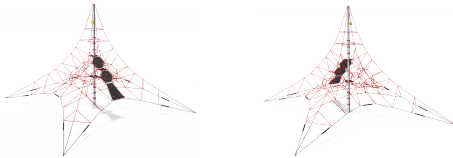

# COR39501 Exercise Net XL

Exercise Nets can be used for exciting competitions: whoever reaches the Yellow Goal Ball first wins the climbing contest! Is the climbing membrane wall the fastest way up? Give it a try.

<b>Product Line</b>	Corocord™ rope playground
<b>Category</b>	Spacenets™
<b>Age group</b>	8+
<b>Max. fall height (CM)</b>	250
<b>Total height (CM)</b>	684
<b>Safety Zone</b>	131 m2

SOCIALIZE

BALANCE

CLIMB