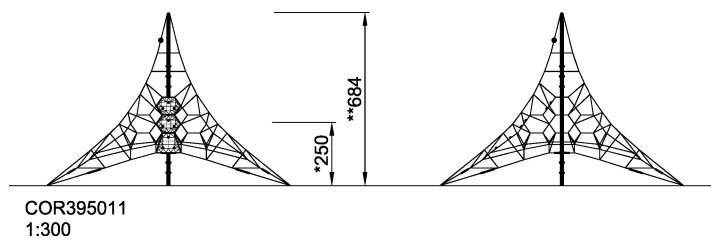

<b>Product Line</b>	Corocord™ rope playground
<b>Category</b>	Spacenets™
<b>Age group</b>	8+
<b>Max. fall height (CM)</b>	250
<b>Total height (CM)</b>	684
<b>Safety Zone</b>	131 m2

SOCIALIZE

BALANCE

CLIMB

INCLUSIVE

IN-  
GROU.

\* = Highest designated play surface.  
\*\* = Total height of product.

<b>Weight/heaviest parts</b>	kg.	<b>Installation (Manpower)</b>	Persons
<b>Concrete required</b>	NaN m3	<b>Installation (Hours)</b>	Hours
<b>Foundation amount/footing</b>	NaN	<b>Excavation</b>	NaN m3