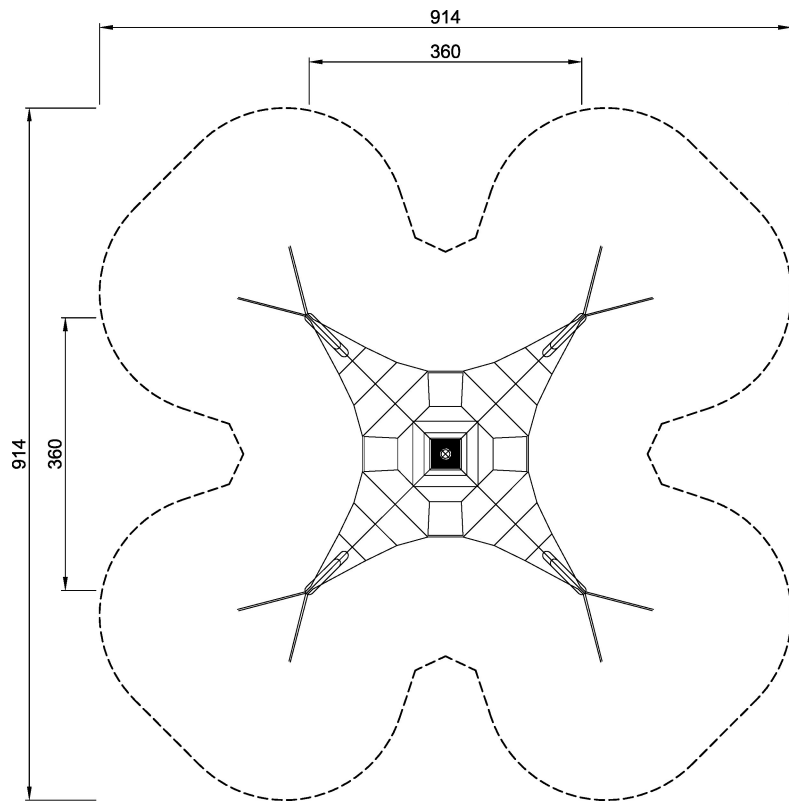

**COR41421**  
**Octa Net S**

Mirror images have a certain magic. This goes for the magician's stage just as it does for playing in the Corocord Octa Nets. The fascinating rope play equipment is designed as two Spacenet that are reflected at the base to make a double ingenious Spacenet. The upper tip of the filigree Spacenet structure stretches into the sky while the bottom tip mysteriously vanishes in the ground. At the heart of the Octa Nets, a large number of truncated octahedrons invite children to climb and offer a variety of adventures.

<b>Product Line</b>	Corocord™ rope playground
<b>Category</b>	Spacenets™
<b>Age group</b>	3+
<b>Max. fall height (CM)</b>	150
<b>Total height (CM)</b>	385
<b>Safety Zone</b>	65.1 m2

IN-GROU.

ASTM

COR414211  
\*150cm  
\*\*385cm  
\*\*\*65.1m<sup>2</sup>  
1:100

COR414211  
1:100

\* = Highest designated play surface.  
\*\* = Total height of product.

<b>Weight/heaviest parts</b>	kg.	<b>Installation (Manpower)</b>	Persons
<b>Concrete required</b>	NaN m3	<b>Installation (Hours)</b>	Hours
<b>Foundation amount/footing</b>	NaN	<b>Excavation</b>	NaN m3