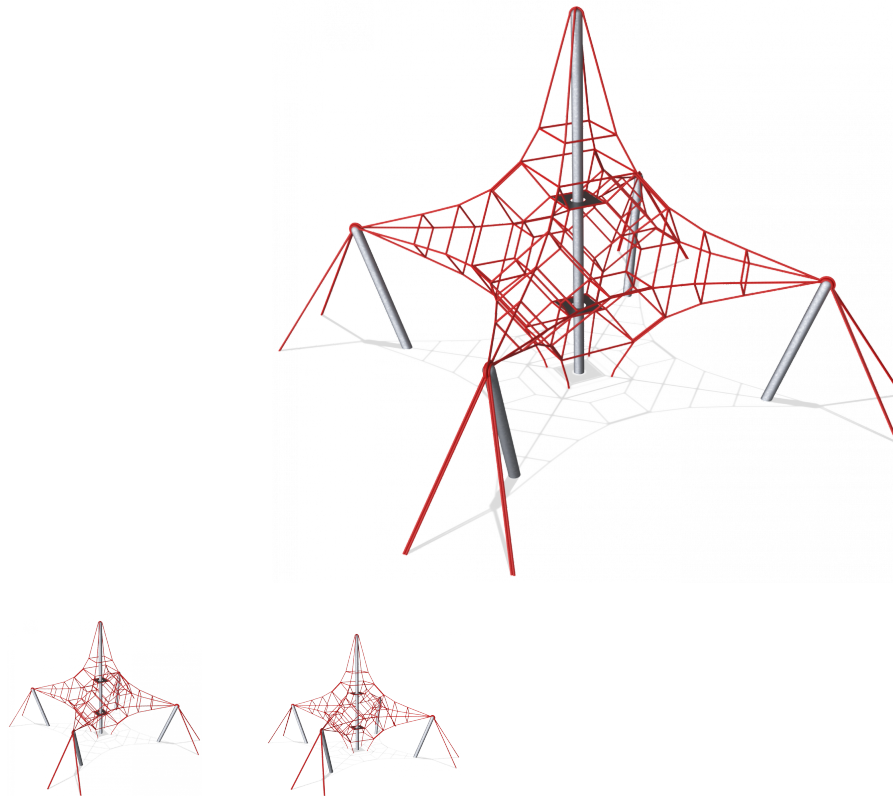

**COR41421**  
**Octa Net S**

Mirror images have a certain magic. This goes for the magician's stage just as it does for playing in the Corocord Octa Nets. The fascinating rope play equipment is designed as two Spacenet that are reflected at the base to make a double ingenious Spacenet. The upper tip of the filigree Spacenet structure stretches into the sky while the bottom tip mysteriously vanishes in the ground. At the heart of the Octa Nets, a large number of truncated octahedrons invite children to climb and offer a variety of adventures.

<b>Product Line</b>	Corocord™ rope playground
<b>Category</b>	Spacenets™
<b>Age group</b>	3+
<b>Max. fall height (CM)</b>	150
<b>Total height (CM)</b>	385
<b>Safety Zone</b>	65.1 m2

IN-GROU.

ASTM

COR414211  
\*150cm  
\*\*385cm  
\*\*\*65.1m<sup>2</sup>  
1:100

COR414211  
1:100

\* = Highest designated play surface.  
\*\* = Total height of product.

<b>Weight/heaviest parts</b>	kg.	<b>Installation (Manpower)</b>	Persons
<b>Concrete required</b>	NaN m3	<b>Installation (Hours)</b>	Hours
<b>Foundation amount/footing</b>	NaN	<b>Excavation</b>	NaN m3