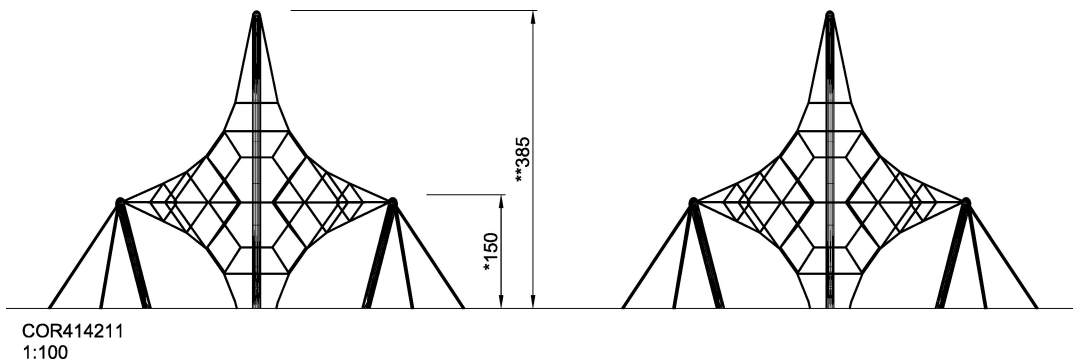

**COR41421**  
**Octa Net S**

Mirror images have a certain magic. This goes for the magician's stage just as it does for playing in the Corocord Octa Nets. The fascinating rope play equipment is designed as two Spacenet that are reflected at the base to make a double ingenious Spacenet. The upper tip of the filigree Spacenet structure stretches into the sky while the bottom tip mysteriously vanishes in the ground. At the heart of the Octa Nets, a large number of truncated octahedrons invite children to climb and offer a variety of adventures.

<b>Product Line</b>	Corocord™ rope playground
<b>Category</b>	Spacenets™
<b>Age group</b>	3+
<b>Max. fall height (CM)</b>	150
<b>Total height (CM)</b>	385
<b>Safety Zone</b>	65.1 m2

IN-GROU.

ASTM

COR414211  
\*150cm  
\*\*385cm  
\*\*\*65.1m<sup>2</sup>  
1:100

COR414211  
1:100

\* = Highest designated play surface.  
\*\* = Total height of product.

<b>Weight/heaviest parts</b>	kg.	<b>Installation (Manpower)</b>	Persons
<b>Concrete required</b>	NaN m3	<b>Installation (Hours)</b>	Hours
<b>Foundation amount/footing</b>	NaN	<b>Excavation</b>	NaN m3