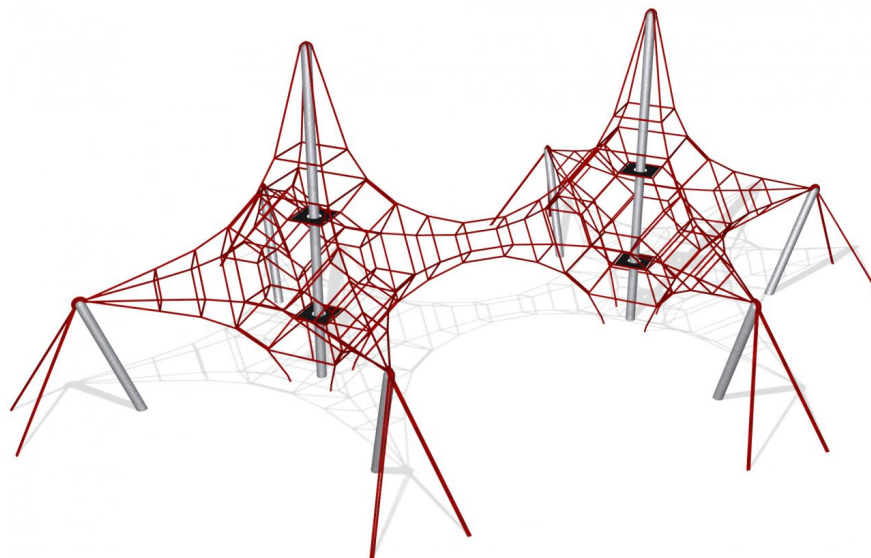

COR41422

Two-mast Octa Net, 3.9 m

KOMPAN[®]
Let's play

The two-mast Octa Nets offer the widest variety of activities: climbing, hand-over-hand, gymnastics such as bar exercises, testing gravity upside-down. Small Seats around the mast can be used for taking a break.

Product Line	Corocord™ rope playground
Category	Spacenet™
Age group	3+
Max. fall height (CM)	150
Total height (CM)	385
Safety Zone	105.4 m ²

SOCIALIZE

BALANCE

CLIMB

COR414221
1:100

* = Highest designated play surface.
** = Total height of product.