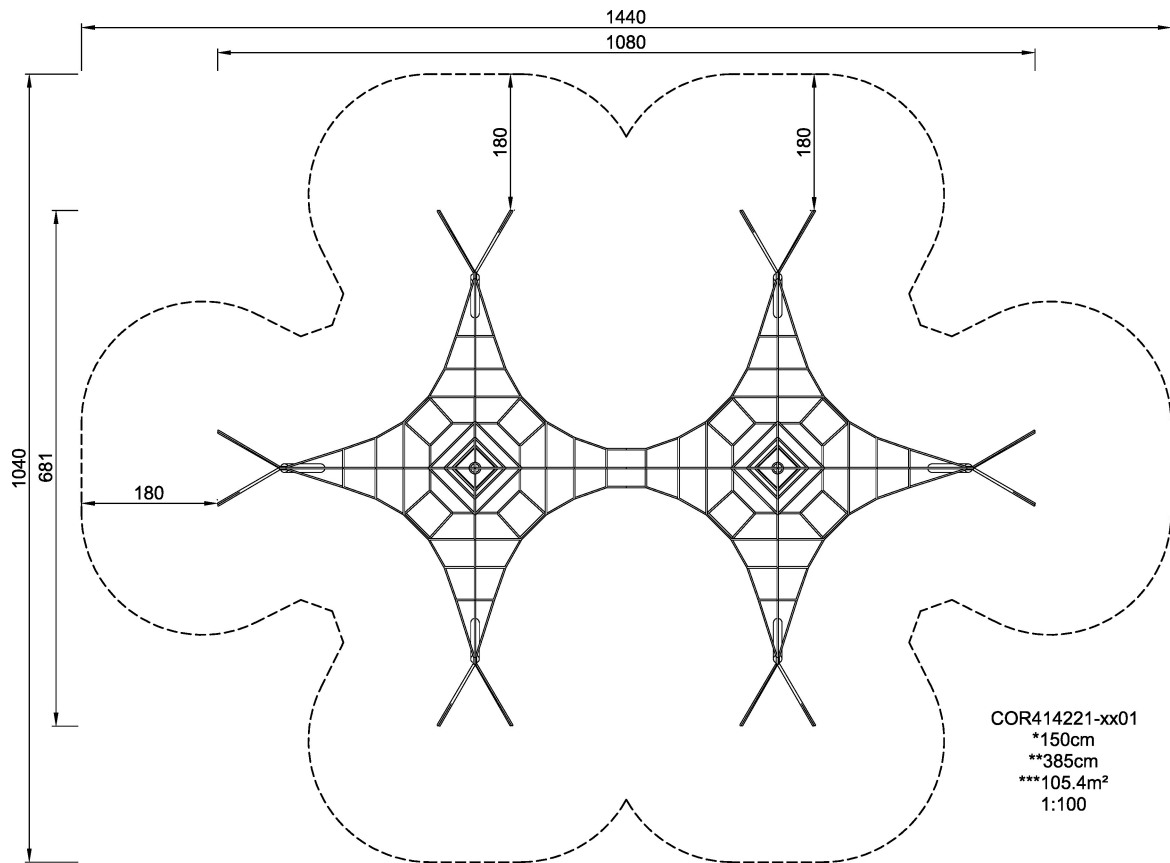

COR41422

Two-mast Octa Net, 3.9 m

KOMPAN[®]
Let's play

The two-mast Octa Nets offer the widest variety of activities: climbing, hand-over-hand, gymnastics such as bar exercises, testing gravity upside-down. Small Seats around the mast can be used for taking a break.

Product Line	Corocord™ rope playground
Category	Spacenet™
Age group	3+
Max. fall height (CM)	150
Total height (CM)	385
Safety Zone	105.4 m ²

SOCIALIZE

BALANCE

CLIMB

COR414221
1:100

* = Highest designated play surface.
** = Total height of product.