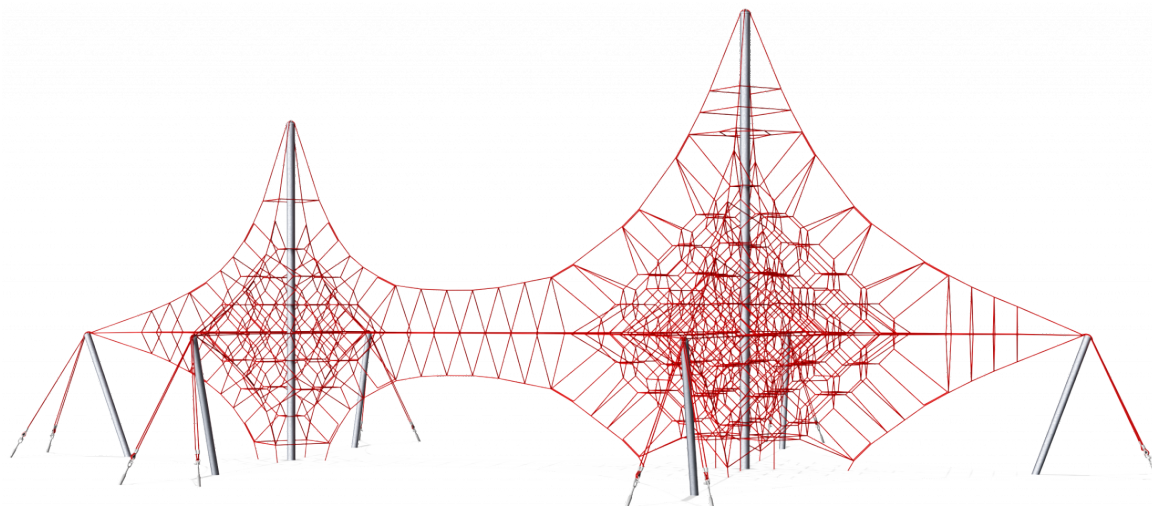

COR42432

Two-mast Octa Net, 8.7 m

KOMPAN[®]
Let's play

The two-mast Octa Nets offer the widest variety of activities: climbing, hand-over-hand, gymnastics such as bar exercises, testing gravity upside-down. Small Seats around the mast can be used for taking a break.

Product Line Corocord™ rope playground

Category Spacenets™

Age group 5+

Max. fall height (CM) 280

Total height (CM) 870

Safety Zone 290.2 m2

COR424321
1:300

* = Highest designated play surface.
** = Total height of product.