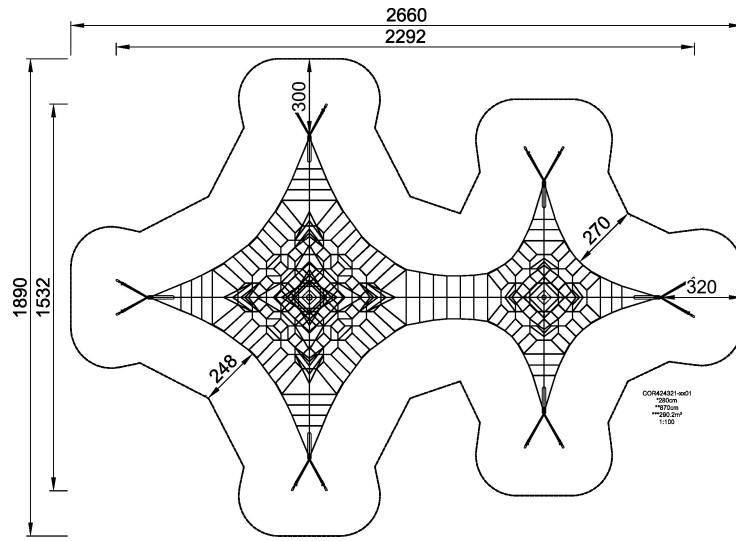

COR42432

Two-mast Octa Net, 8.7 m

KOMPAN[®]
Let's play

The two-mast Octa Nets offer the widest variety of activities: climbing, hand-over-hand, gymnastics such as bar exercises, testing gravity upside-down. Small Seats around the mast can be used for taking a break.

Product Line Corocord™ rope playground

Category Spacenets™

Age group 5+

Max. fall height (CM) 280

Total height (CM) 870

Safety Zone 290.2 m2

COR424321
1:300

* = Highest designated play surface.
** = Total height of product.