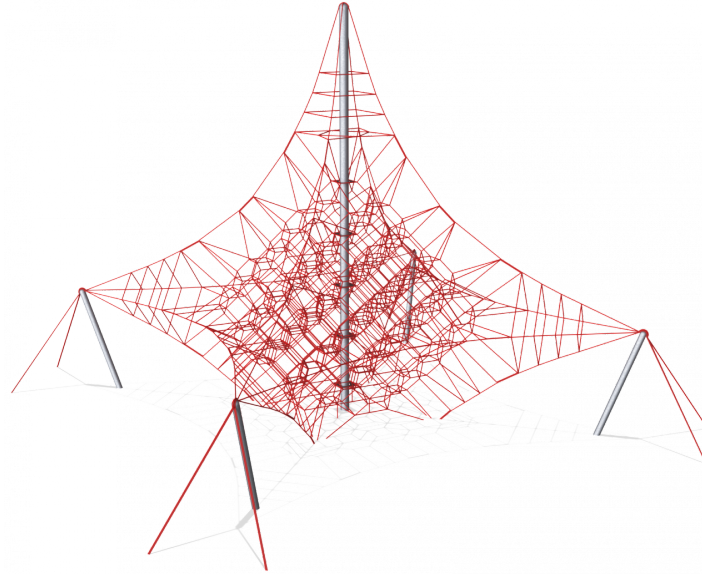

COR43401
Octa Net L

Mirror images have a certain magic. This goes for the magician's stage just as it does for playing in the Corocord Octa Nets. The fascinating rope play equipment is designed as two Spacenet that are reflected at the base to make a double ingenious Spacenet. The upper tip of the filigree Spacenet structure stretches into the sky while the bottom tip mysteriously vanishes in the ground. At the heart of the Octa Nets, a large number of truncated octahedrons invite children to climb and offer a variety of adventures.

Product Line	Corocord™ rope playground
Category	Spacenets™
Age group	5+
Max. fall height (CM)	260
Total height (CM)	870
Safety Zone	194.1 m2

SOCIALIZE

BALANCE

CLIMB

INCLUSIVE

IN-GROU.

ADA / INCLUSIVE

ASTM

COR434011
1:300

* = Highest designated play surface.
** = Total height of product.

Weight/heaviest parts	kg.	Installation (Manpower)	Persons
Concrete required	NaN m3	Installation (Hours)	Hours
Foundation amount/footing	NaN	Excavation	NaN m3