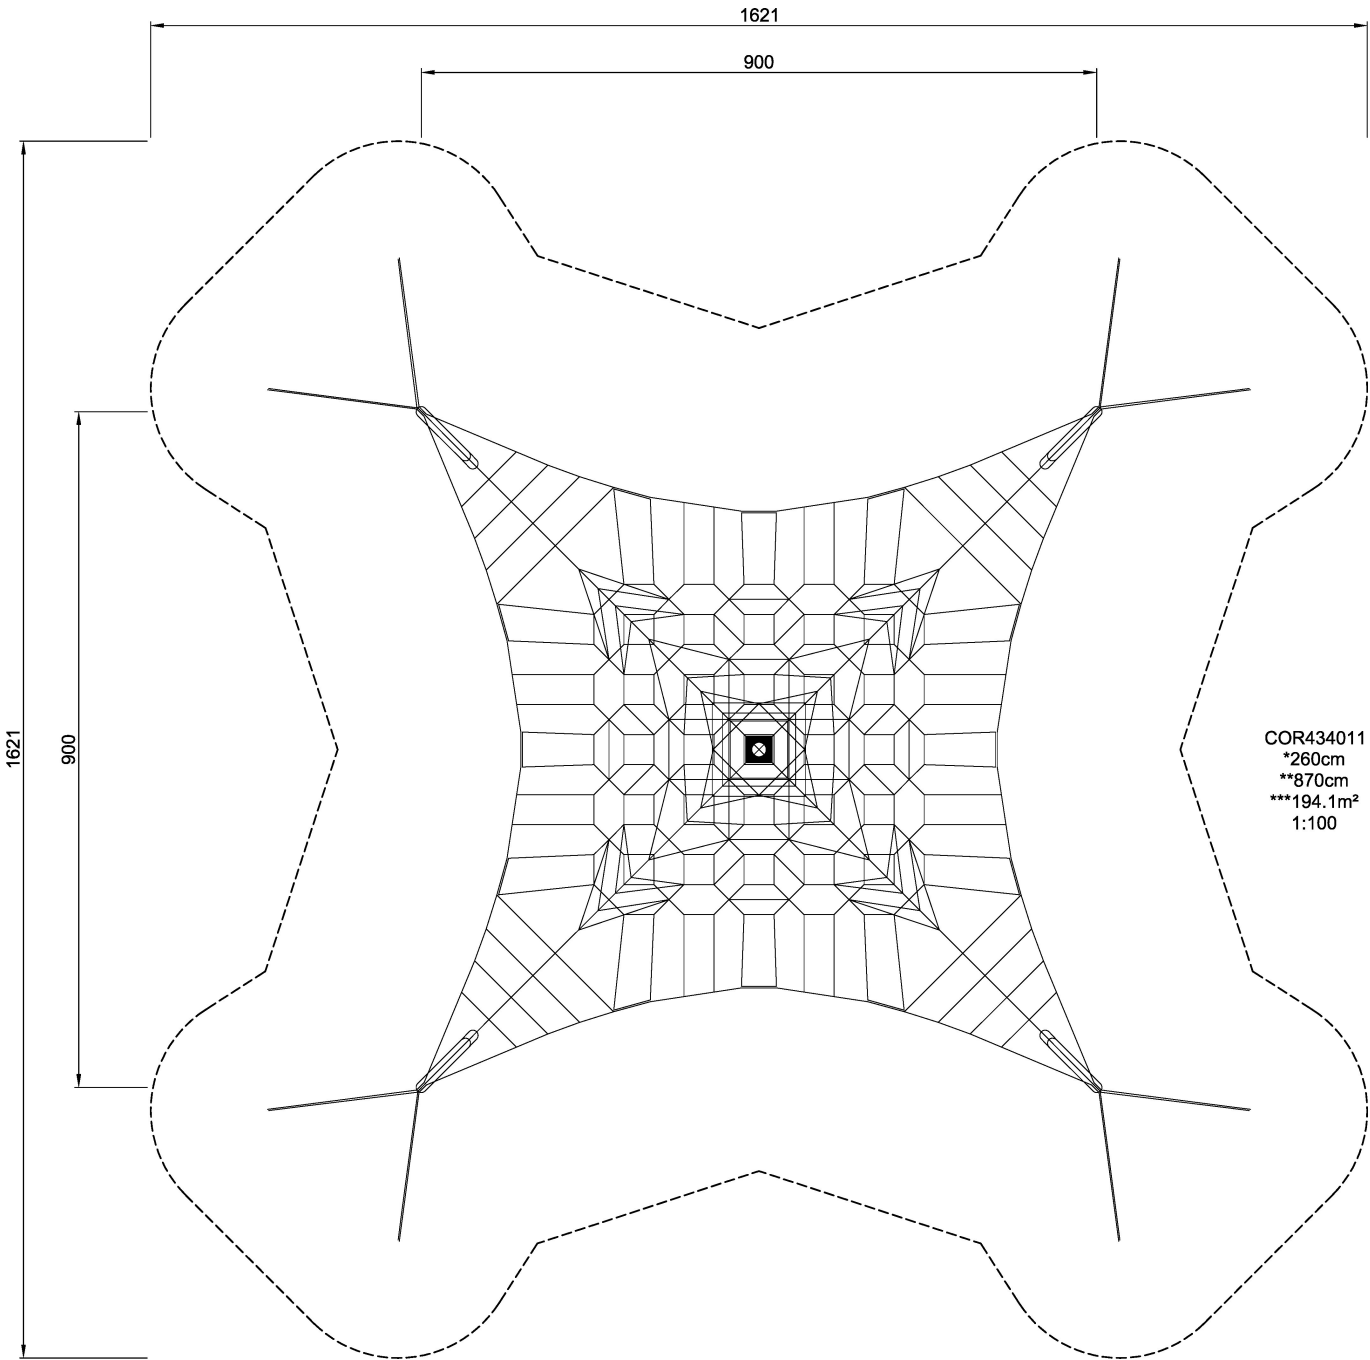

COR43401
Octa Net L

Mirror images have a certain magic. This goes for the magician's stage just as it does for playing in the Corocord Octa Nets. The fascinating rope play equipment is designed as two Spacenet that are reflected at the base to make a double ingenious Spacenet. The upper tip of the filigree Spacenet structure stretches into the sky while the bottom tip mysteriously vanishes in the ground. At the heart of the Octa Nets, a large number of truncated octahedrons invite children to climb and offer a variety of adventures.

Product Line	Corocord™ rope playground
Category	Spacenets™
Age group	5+
Max. fall height (CM)	260
Total height (CM)	870
Safety Zone	194.1 m2

SOCIALIZE

BALANCE

CLIMB

INCLUSIVE

IN-GROU.

ADA / INCLUSIVE

ASTM

COR434011
1:300

* = Highest designated play surface.
** = Total height of product.

Weight/heaviest parts	kg.	Installation (Manpower)	Persons
Concrete required	NaN m3	Installation (Hours)	Hours
Foundation amount/footing	NaN	Excavation	NaN m3