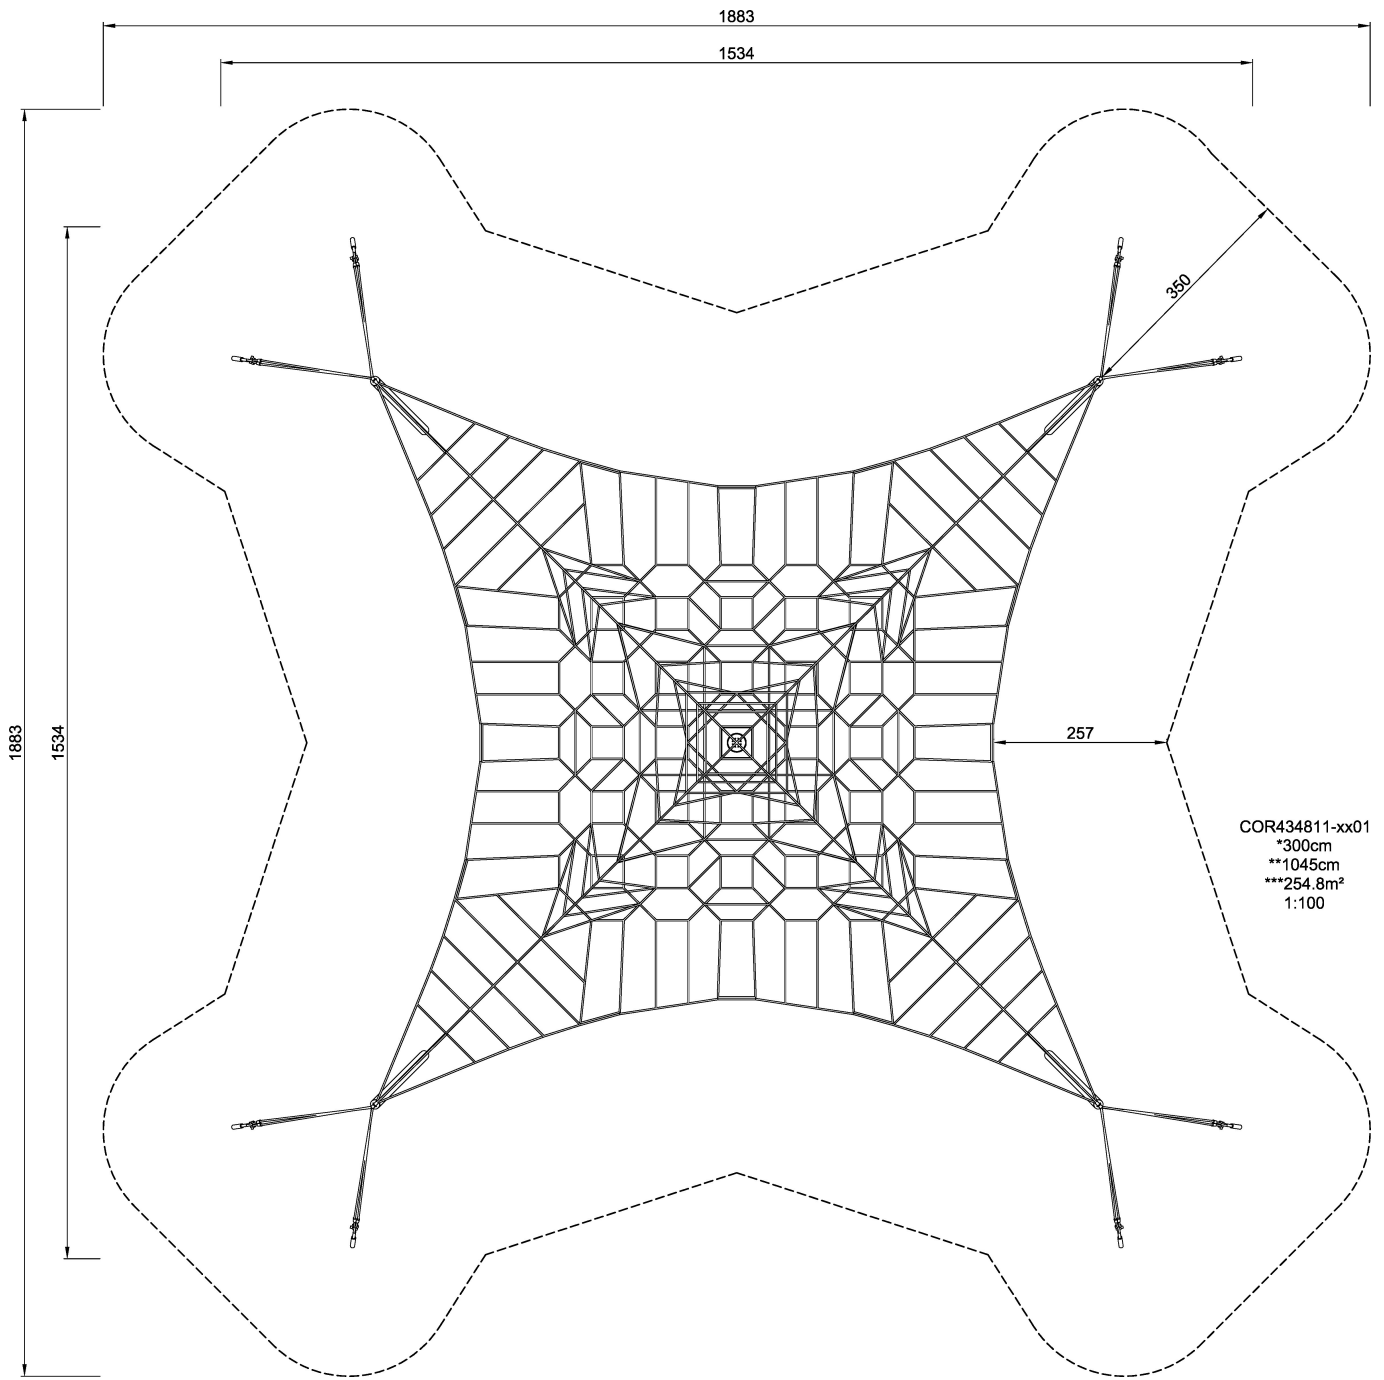

COR43481 Octa Net XL

With its impressive height and transparency, the Giant Octa Net intensely motivates children to climb up high. The feeling of achievement when having climbed to the top is phenomenal. Also due to the constant sway of the net: the children's climbing movements sway the net, creating thrill. This makes children come back again and again to have more of the bouncy, climbing fun. Climbing the bouncy, interdependent meshes of the transparent net is challenging and trains important motor skills e.g. balance and coordination. These motor skills are fundamental to sitting still or navigating traffic safely. Major muscle groups get used when children climb the Giant Octa Net : arms push and pull, legs push and the core provides stability as the children cling onto the ropes. The Giant Octa Net trains courage and self regulation, skills necessary for children's social-emotional development.

Product Line	Corocord™ rope playground
Category	Spacenets™
Age group	8+
Max. fall height (CM)	300
Total height (CM)	1045
Safety Zone	254.8 m2

* = Highest designated play surface.
** = Total height of product.