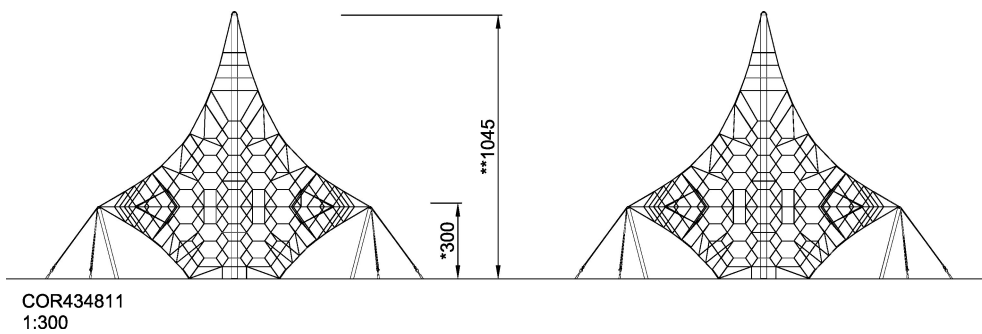

COR43481 Octa Net XL

With its impressive height and transparency, the Giant Octa Net intensely motivates children to climb up high. The feeling of achievement when having climbed to the top is phenomenal. Also due to the constant sway of the net: the children's climbing movements sway the net, creating thrill. This makes children come back again and again to have more of the bouncy, climbing fun. Climbing the bouncy, interdependent meshes of the transparent net is challenging and trains important motor skills e.g. balance and coordination. These motor skills are fundamental to sitting still or navigating traffic safely. Major muscle groups get used when children climb the Giant Octa Net : arms push and pull, legs push and the core provides stability as the children cling onto the ropes. The Giant Octa Net trains courage and self regulation, skills necessary for children's social-emotional development.

Product Line	Corocord™ rope playground
Category	Spacenets™
Age group	8+
Max. fall height (CM)	300
Total height (CM)	1045
Safety Zone	254.8 m2

* = Highest designated play surface.
** = Total height of product.