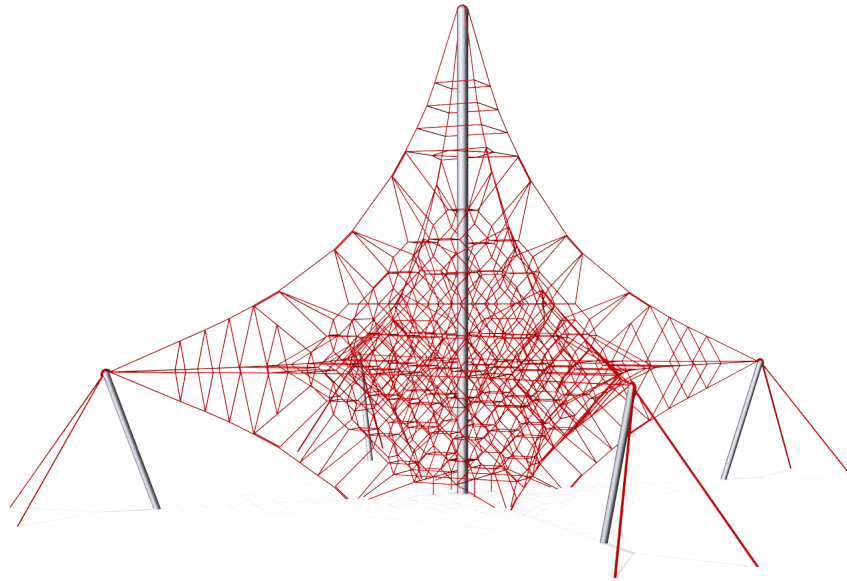

COR43481 Octa Net XL

With its impressive height and transparency, the Giant Octa Net intensely motivates children to climb up high. The feeling of achievement when having climbed to the top is phenomenal. Also due to the constant sway of the net: the children's climbing movements sway the net, creating thrill. This makes children come back again and again to have more of the bouncy, climbing fun. Climbing the bouncy, interdependent meshes of the transparent net is challenging and trains important motor skills e.g. balance and coordination. These motor skills are fundamental to sitting still or navigating traffic safely. Major muscle groups get used when children climb the Giant Octa Net : arms push and pull, legs push and the core provides stability as the children cling onto the ropes. The Giant Octa Net trains courage and self regulation, skills necessary for children's social-emotional development.

Product Line	Corocord™ rope playground
Category	Spacenets™
Age group	8+
Max. fall height (CM)	300
Total height (CM)	1045
Safety Zone	254.8 m2

* = Highest designated play surface.
** = Total height of product.