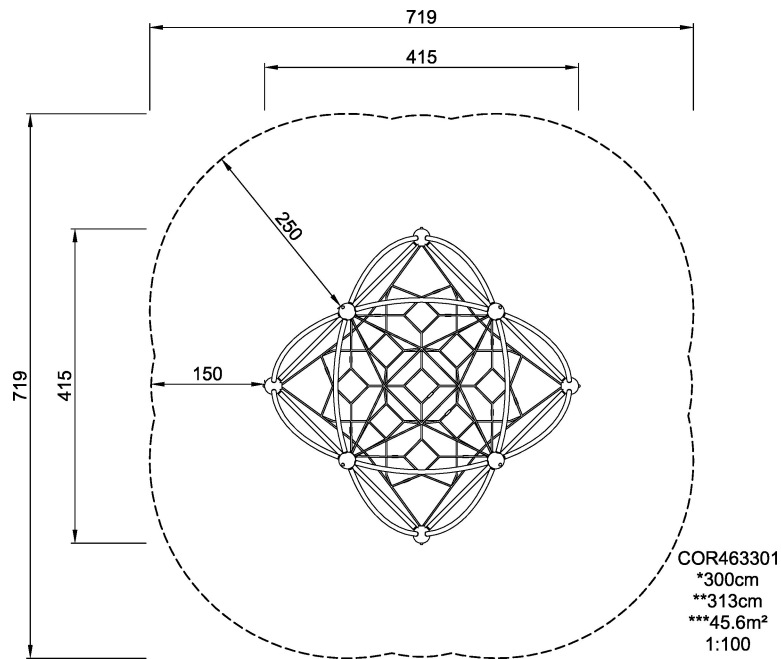

The Circite is an immense three-dimensional rope environment in which the child can move freely in all directions. The numerous ways of climbing ensures hours of play and attract children again and again. The Circite is transparent and this facilitates communication across and through the net. The bouncy interconnected nets makes the climber feel the movements of all the other children. This trains concentration and major muscle groups as children hold tight when climbing up, down and around the net. This trains important motor skills such as proprioception and cross-body coordination. These skills are fundamental e.g. for coordinating the cooperation of the left and right brain half, necessary for e.g. literacy. All in all a graded play event with rich play events.

Product Line	Corocord™ rope playground
Category	Frame Nets
Age group	3+
Max. fall height (CM)	300
Total height (CM)	313
Safety Zone	45.6 m2

**SUR-
FACE**

ASTM

* = Highest designated play surface.
** = Total height of product.