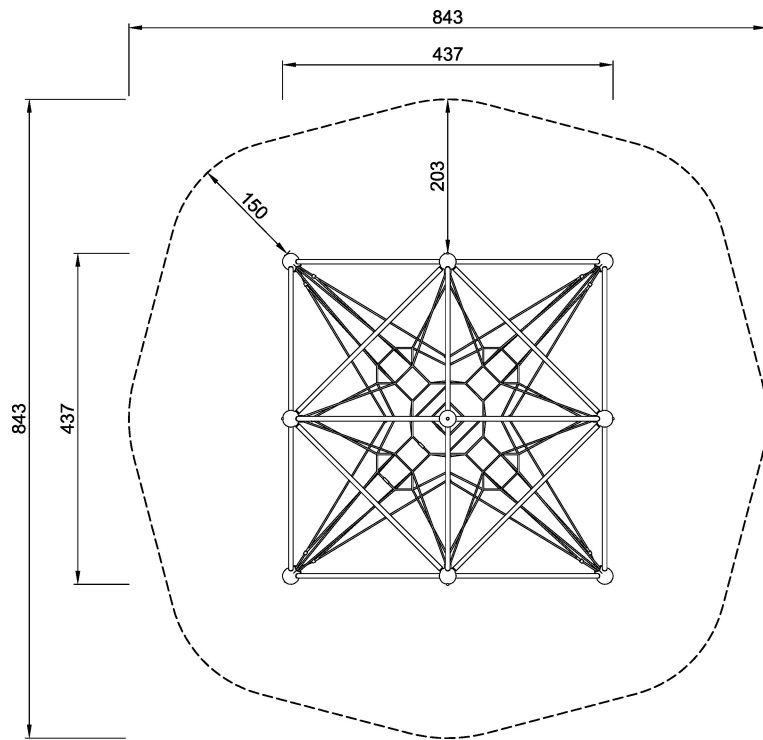

The responsive, bouncy ropes and nets of the Dragite attracts children hugely. The varied climbing and meeting options make them want to come back again and again. The transparency of the nets make possible communication across the net. The symmetry of the net cubes supports climbing for younger or less confident climbers, and variation for all. The side ropes function as meeting and retraction spots in the climbing landscape and make possible hanging in arms, training upper body muscles. This is important to children today, as they lead increasingly sedentary life stiles. Concentration is needed when climbing, as the ropes are interconnected and reflect the movements of all climbers, throughout the net. This trains the muscles, cross-body coordination and spatial awareness, important for security in motion.

| | |
|------------------------------|---------------------------|
| Product Line | Corocord™ rope playground |
| Category | Frame Nets |
| Age group | 3+ |
| Max. fall height (CM) | 230 |
| Total height (CM) | 436 |
| Safety Zone | 57.4 m2 |

**SUR-
FACE**

ASTM

COR473301
*230cm
**436cm
***57.4m²
1:100

* = Highest designated play surface.
** = Total height of product.

| | | | |
|----------------------------------|--------------------|--------------------------------|--------------------|
| Weight/heaviest parts | kg. | Installation (Manpower) | Persons |
| Concrete required | NaN m ³ | Installation (Hours) | Hours |
| Foundation amount/footing | NaN | Excavation | NaN m ³ |