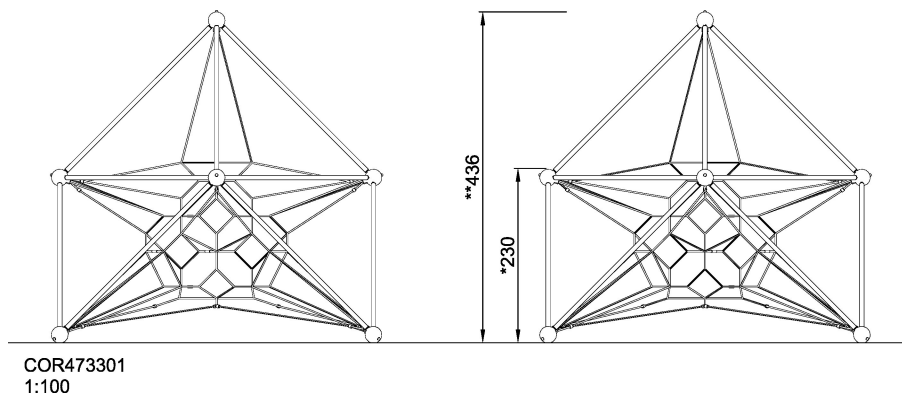

The responsive, bouncy ropes and nets of the Dragite attracts children hugely. The varied climbing and meeting options make them want to come back again and again. The transparency of the nets make possible communication across the net. The symmetry of the net cubes supports climbing for younger or less confident climbers, and variation for all. The side ropes function as meeting and retraction spots in the climbing landscape and make possible hanging in arms, training upper body muscles. This is important to children today, as they lead increasingly sedentary life stiles. Concentration is needed when climbing, as the ropes are interconnected and reflect the movements of all climbers, throughout the net. This trains the muscles, cross-body coordination and spatial awareness, important for security in motion.

| | |
|------------------------------|---------------------------|
| Product Line | Corocord™ rope playground |
| Category | Frame Nets |
| Age group | 3+ |
| Max. fall height (CM) | 230 |
| Total height (CM) | 436 |
| Safety Zone | 57.4 m2 |

**SUR-
FACE**

ASTM

COR473301
*230cm
**436cm
***57.4m²
1:100

* = Highest designated play surface.
** = Total height of product.

| | | | |
|----------------------------------|--------------------|--------------------------------|--------------------|
| Weight/heaviest parts | kg. | Installation (Manpower) | Persons |
| Concrete required | NaN m ³ | Installation (Hours) | Hours |
| Foundation amount/footing | NaN | Excavation | NaN m ³ |