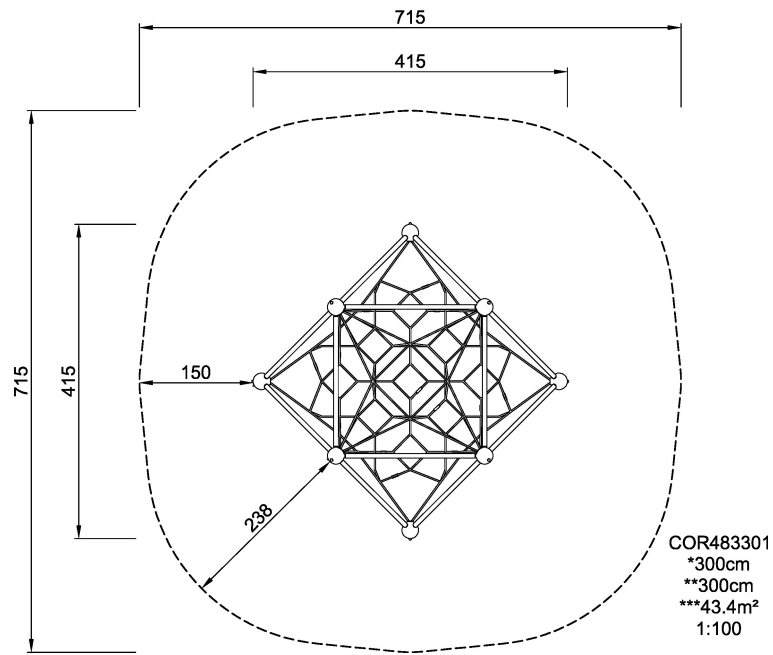

The Cubite offers a wild climbing experience in three-dimensional nets. The meandering, bouncy climbing paths appeal immensely to children. The thrilling openness and transparency of action attract children again and again and make them want to come back. The bouncy, symmetric net cubes take concentration when climbing, as all the movements of other climbers can be sensed throughout. This means risk assessment and concentration. Social interaction and stimulation of cooperation is encouraged here. The nets train important motor skills such as proprioception, spatial awareness and cross-body coordination. These skills are fundamental for risk assessment when for instance judging and navigating traffic securely. The rich climbing experiences from bottom to top graded challenge in play, which means high play capacity.

Product Line	Corocord™ rope playground
Category	Frame Nets
Age group	5+
Max. fall height (CM)	300
Total height (CM)	300
Safety Zone	43.4 m2

**SUR-
FACE**

ASTM

* = Highest designated play surface.
** = Total height of product.