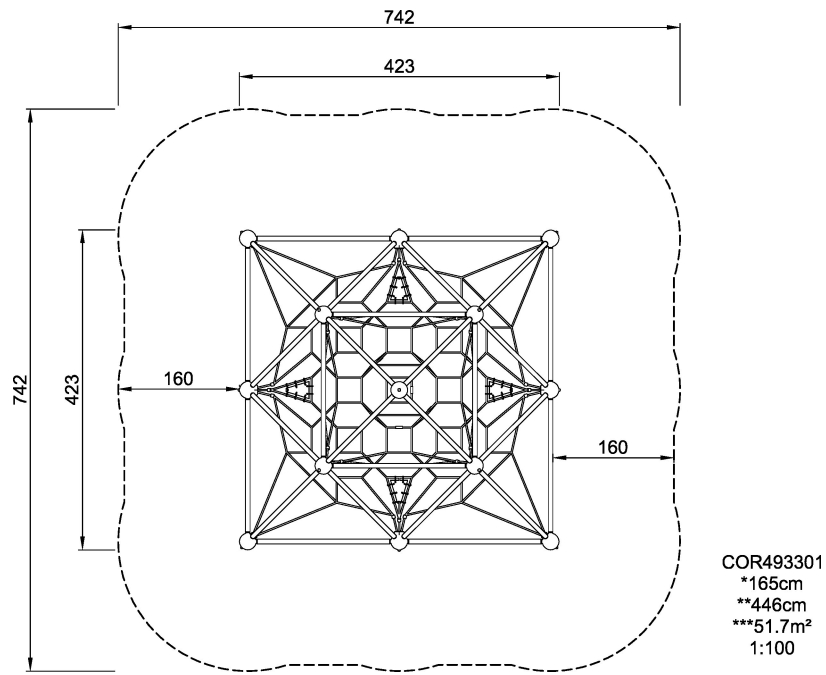

The Medite offers a wild climbing experience in three-dimensional nets. The meandering, bouncy climbing paths appeal immensely to children. The thrilling heights and transparency of action attract children again and again and make them want to come back. The bouncy, symmetric net cubes take concentration when climbing, as all the movements of other climbers can be sensed throughout. At this height that means risk assessment and concentration. Social inter-action and stimulation of cooperation is encouraged here. The nets train important motor skills such as proprioception, spatial awareness and cross-body coordination. These skills are fundamental for risk assessment when for instance judging and navigating traffic securely. The rich climbing experiences from bottom to top invite all users and offer graded challenge in play, which means high play capacity.

<b>Product Line</b>	Corocord™ rope playground
<b>Category</b>	Frame Nets
<b>Age group</b>	5+
<b>Max. fall height (CM)</b>	165
<b>Total height (CM)</b>	446
<b>Safety Zone</b>	51.7 m2

**ASTM**

\* = Highest designated play surface.  
\*\* = Total height of product.