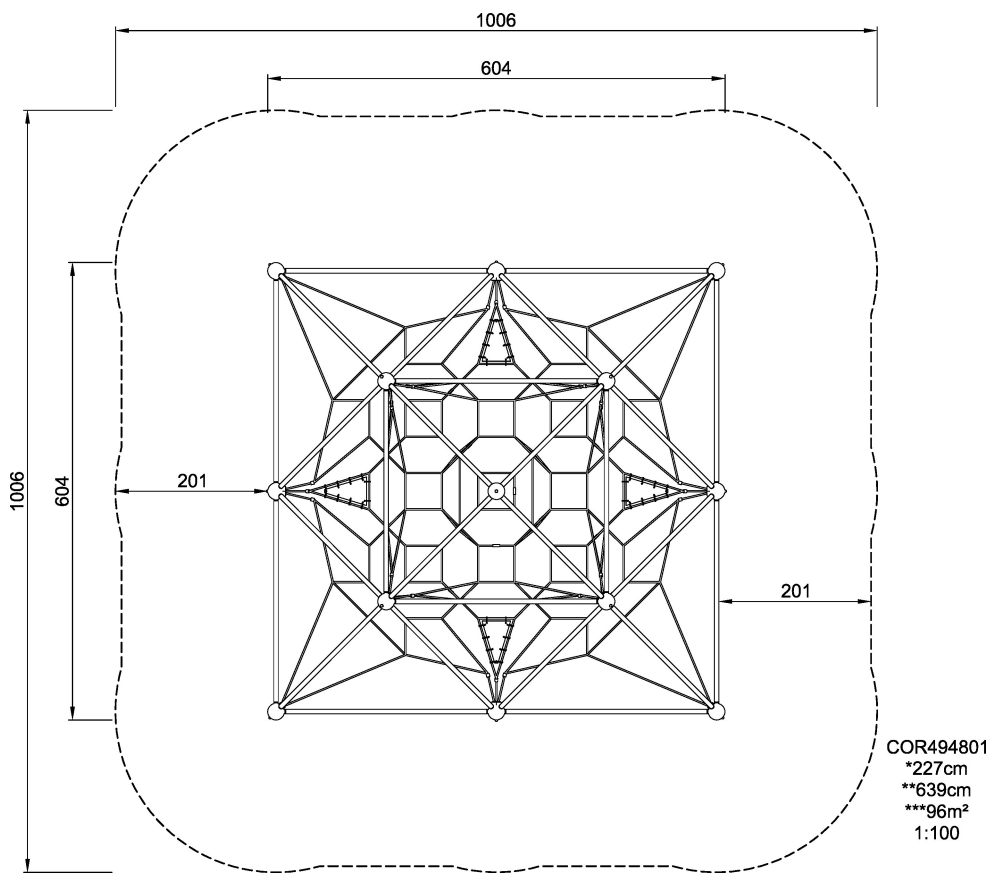

The Maxite offers a wild climbing experience in three-dimensional nets. The thrilling heights and transparency of action attract children again and again and make them want to come back. The net cubes add fast, bouncy routes to the top and function as destinations and meeting points, too. The top net is a popular destination and trains turn-taking skills and cooperation. The bouncy, interconnected nets make the child feel its own and all the friends' movements when using the net. At this height that means risk assessment and concentration. The nets train important motor skills such as proprioception, spatial awareness and cross-body coordination. These skills are fundamental for risk assessment when for instance judging and navigating traffic securely. All major muscle groups are trained thoroughly when the child climbs the big meshes, holding on tight.

Product Line	Corocord™ rope playground
Category	Frame Nets
Age group	5+
Max. fall height (CM)	227
Total height (CM)	639
Safety Zone	96 m2

**SUR-
FACE**

ASTM

COR494801
1:100

* = Highest designated play surface.
** = Total height of product.