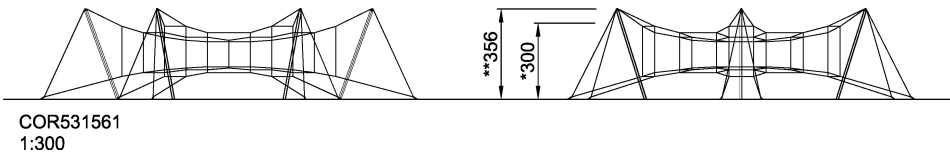

COR53156 Giant Orion

The three membranes are the key to the extraordinary attraction of the Giant Orion. A fun game of 'tag' is perfect in the challenging honeycomb structure.

Product Line	Corocord™ rope playground
Category	Spacenets™
Age group	8+
Max. fall height (CM)	300
Total height (CM)	356
Safety Zone	237.5 m ²

COR531561-xx01
 *300cm
 **356cm
 ***237.5m²
 1:100

* = Highest designated play surface.
 ** = Total height of product.

Weight/heaviest parts	kg.	Installation (Manpower)	Persons
Concrete required	NaN m3	Installation (Hours)	Hours
Foundation amount/footing	NaN	Excavation	NaN m3