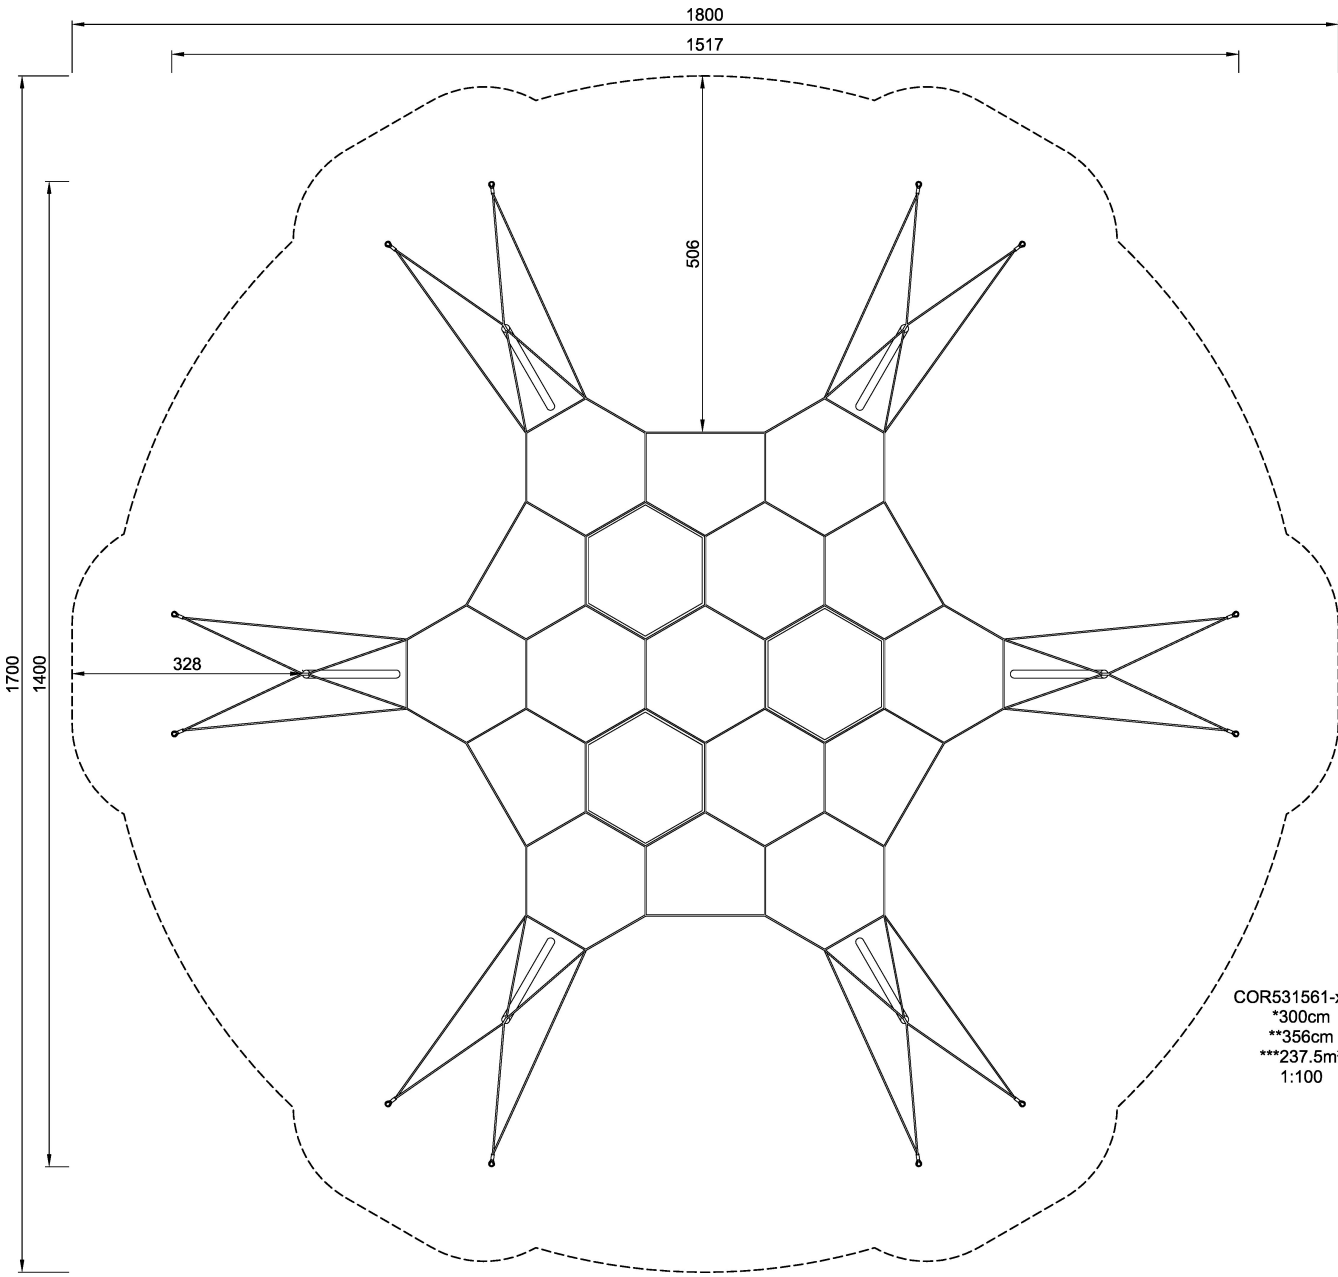

COR53156 Giant Orion

The three membranes are the key to the extraordinary attraction of the Giant Orion. A fun game of 'tag' is perfect in the challenging honeycomb structure.

Product Line	Corocord™ rope playground
Category	Spacenets™
Age group	8+
Max. fall height (CM)	300
Total height (CM)	356
Safety Zone	237.5 m ²

COR531561-xx01
 *300cm
 **356cm
 ***237.5m²
 1:100

* = Highest designated play surface.
 ** = Total height of product.

Weight/heaviest parts	kg.	Installation (Manpower)	Persons
Concrete required	NaN m3	Installation (Hours)	Hours
Foundation amount/footing	NaN	Excavation	NaN m3