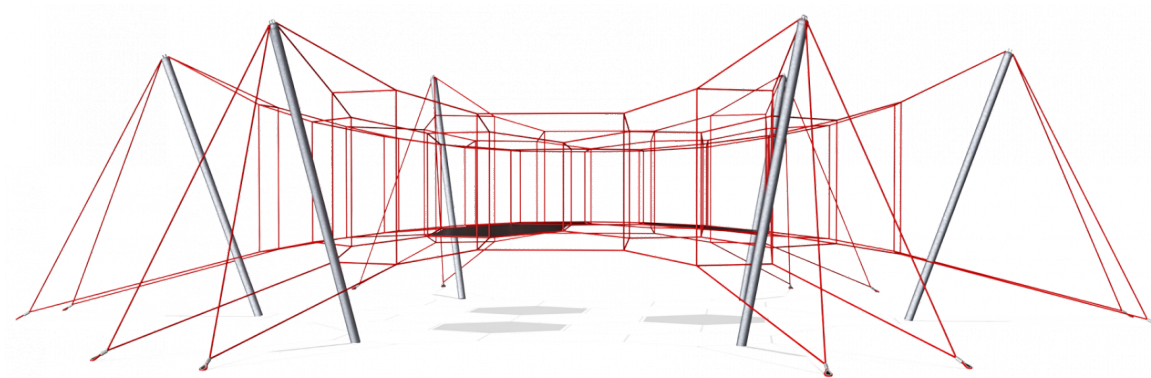

COR53156 Giant Orion

The three membranes are the key to the extraordinary attraction of the Giant Orion. A fun game of 'tag' is perfect in the challenging honeycomb structure.

Product Line	Corocord™ rope playground
Category	Spacenets™
Age group	8+
Max. fall height (CM)	300
Total height (CM)	356
Safety Zone	237.5 m ²

COR531561-xx01
 *300cm
 **356cm
 ***237.5m²
 1:100

* = Highest designated play surface.
 ** = Total height of product.

Weight/heaviest parts	kg.	Installation (Manpower)	Persons
Concrete required	NaN m3	Installation (Hours)	Hours
Foundation amount/footing	NaN	Excavation	NaN m3