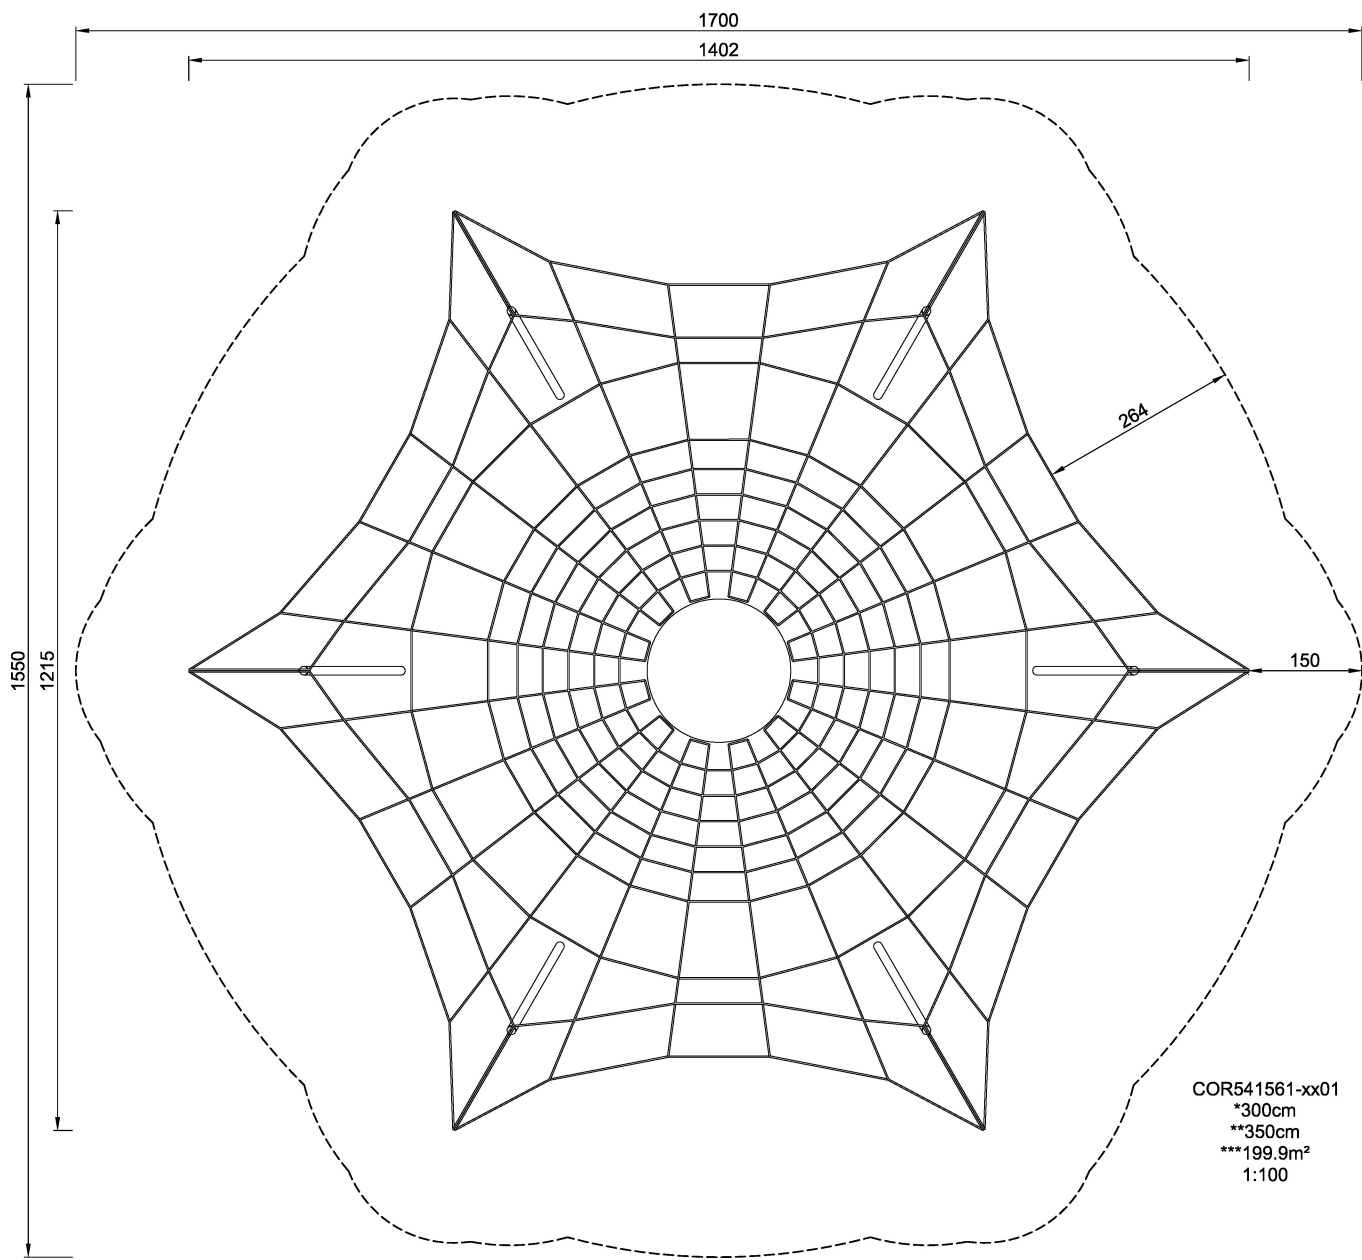

The spacious tight-meshed rope gives the circular membrane a very high degree of elasticity. The structure provides stimulus for wild jumping games even if there are only a few children playing in this aesthetically attractive rope structure.

<b>Product Line</b>	Corocord™ rope playground
<b>Category</b>	Spacenet™
<b>Age group</b>	8+
<b>Max. fall height (CM)</b>	300
<b>Total height (CM)</b>	350
<b>Safety Zone</b>	199.9 m <sup>2</sup>

\* = Highest designated play surface.  
\*\* = Total height of product.