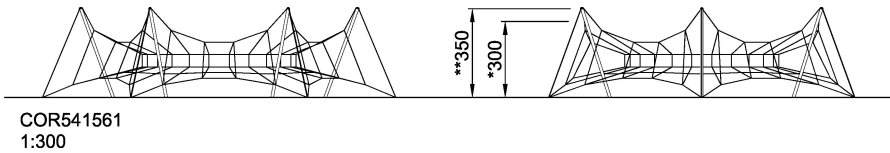

The spacious tight-meshed rope gives the circular membrane a very high degree of elasticity. The structure provides stimulus for wild jumping games even if there are only a few children playing in this aesthetically attractive rope structure.

<b>Product Line</b>	Corocord™ rope playground
<b>Category</b>	Spacenet™
<b>Age group</b>	8+
<b>Max. fall height (CM)</b>	300
<b>Total height (CM)</b>	350
<b>Safety Zone</b>	199.9 m <sup>2</sup>

\* = Highest designated play surface.  
\*\* = Total height of product.