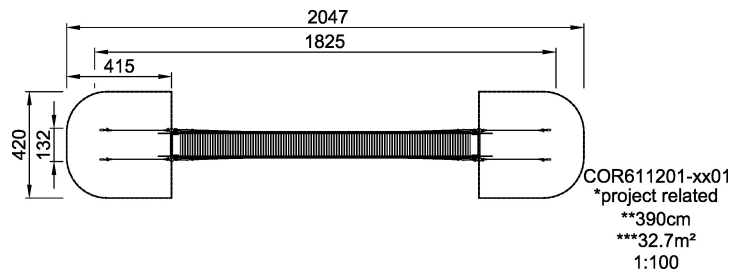

COR61120

Small Trekking Bridge, 12 m

KOMPAN[®]
Let's play

Trekking bridge with wooden slats. Ideal for joining two areas.

Product Line Corocord™ rope playground

Category Play Bridges

Age group 5+

Total height (CM) 390

Safety Zone 32.7 m²

* = Highest designated play surface.
** = Total height of product.

Weight/heaviest parts	kg.	Installation (Manpower)	Persons
Concrete required	NaN m3	Installation (Hours)	Hours
Foundation amount/footing	NaN	Excavation	NaN m3