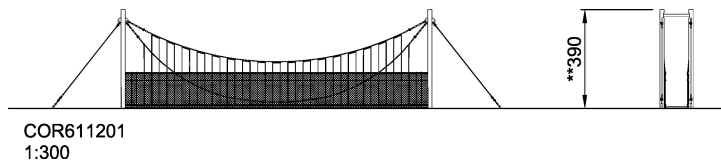

COR61120

Small Trekking Bridge, 12 m

KOMPAN[®]
Let's play

Trekking bridge with wooden slats. Ideal for joining two areas.

Product Line Corocord™ rope playground

Category Play Bridges

Age group 5+

Total height (CM) 390

Safety Zone 32.7 m²

* = Highest designated play surface.
** = Total height of product.

Weight/heaviest parts	kg.	Installation (Manpower)	Persons
Concrete required	NaN m3	Installation (Hours)	Hours
Foundation amount/footing	NaN	Excavation	NaN m3