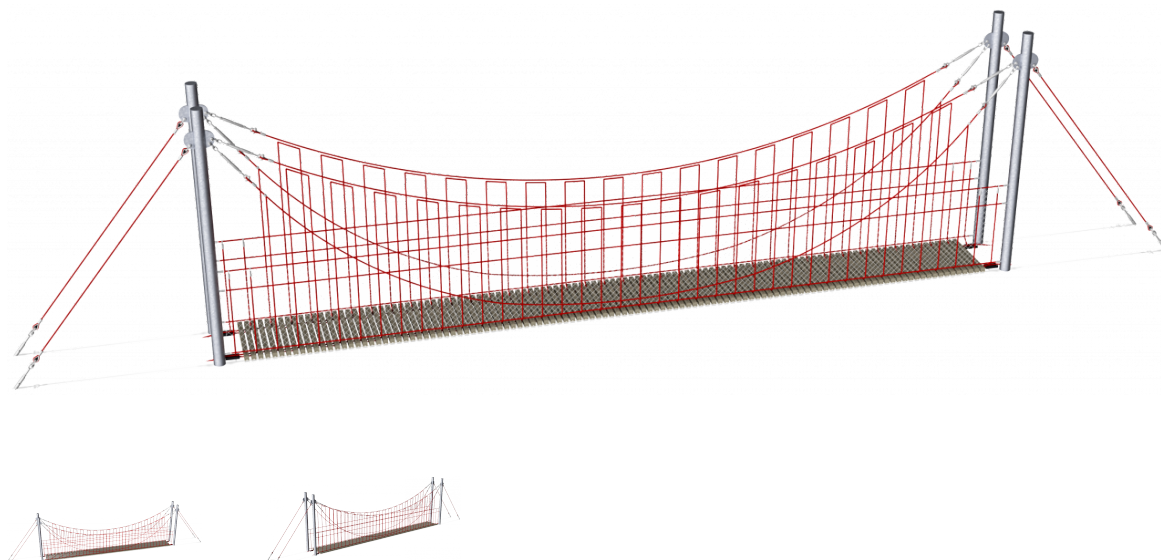

COR61120

Small Trekking Bridge, 12 m

KOMPAN[®]
Let's play

Trekking bridge with wooden slats. Ideal for joining two areas.

Product Line Corocord™ rope playground

Category Play Bridges

Age group 5+

Total height (CM) 390

Safety Zone 32.7 m²

* = Highest designated play surface.
** = Total height of product.

Weight/heaviest parts	kg.	Installation (Manpower)	Persons
Concrete required	NaN m3	Installation (Hours)	Hours
Foundation amount/footing	NaN	Excavation	NaN m3