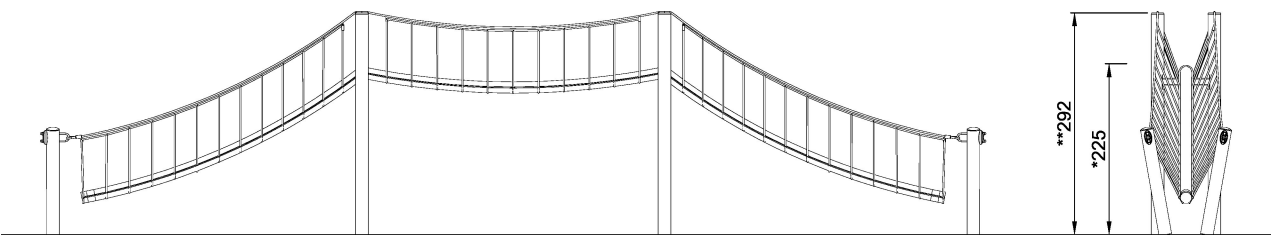

COR63120

Rope Net Bridge with PP Rope in Coconut Style, 12m

Rope Net Bridge with PP Rope in Coconut Style, 12 m

Product Line Corocord™ rope playground

Category Play Bridges

Age group 5+

Max. fall height (CM) 225

Total height (CM) 292

Safety Zone 69.2 m²

COR631201-xx01
*225cm
**292cm
***69.2m²
1:100

COR631201
1:100

* = Highest designated play surface.
** = Total height of product.

Weight/heaviest parts	kg.	Installation (Manpower)	Persons
Concrete required	NaN m ³	Installation (Hours)	Hours
Foundation amount/footing	NaN	Excavation	NaN m ³