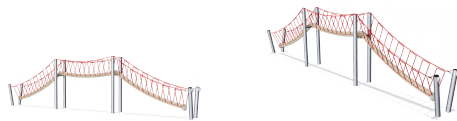

COR63120

Rope Net Bridge with PP Rope in Coconut Style, 12m

Rope Net Bridge with PP Rope in Coconut Style, 12 m

Product Line Corocord™ rope playground

Category Play Bridges

Age group 5+

Max. fall height (CM) 225

Total height (CM) 292

Safety Zone 69.2 m²

COR631201-xx01
*225cm
**292cm
***69.2m²
1:100

COR631201
1:100

* = Highest designated play surface.
** = Total height of product.

Weight/heaviest parts	kg.	Installation (Manpower)	Persons
Concrete required	NaN m ³	Installation (Hours)	Hours
Foundation amount/footing	NaN	Excavation	NaN m ³