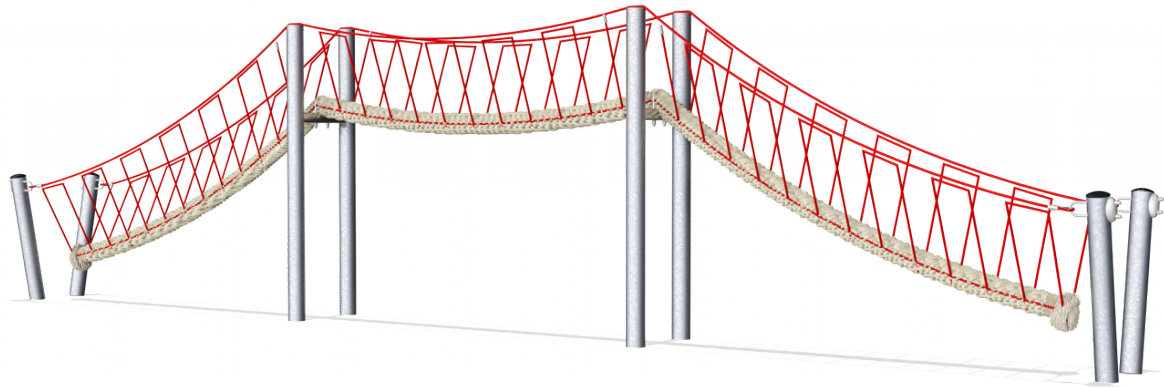

COR63120

Rope Net Bridge with PP Rope in Coconut Style, 12m

Rope Net Bridge with PP Rope in Coconut Style, 12 m

Product Line Corocord™ rope playground

Category Play Bridges

Age group 5+

Max. fall height (CM) 225

Total height (CM) 292

Safety Zone 69.2 m²

COR631201-xx01
*225cm
**292cm
***69.2m²
1:100

COR631201
1:100

* = Highest designated play surface.
** = Total height of product.

Weight/heaviest parts	kg.	Installation (Manpower)	Persons
Concrete required	NaN m ³	Installation (Hours)	Hours
Foundation amount/footing	NaN	Excavation	NaN m ³