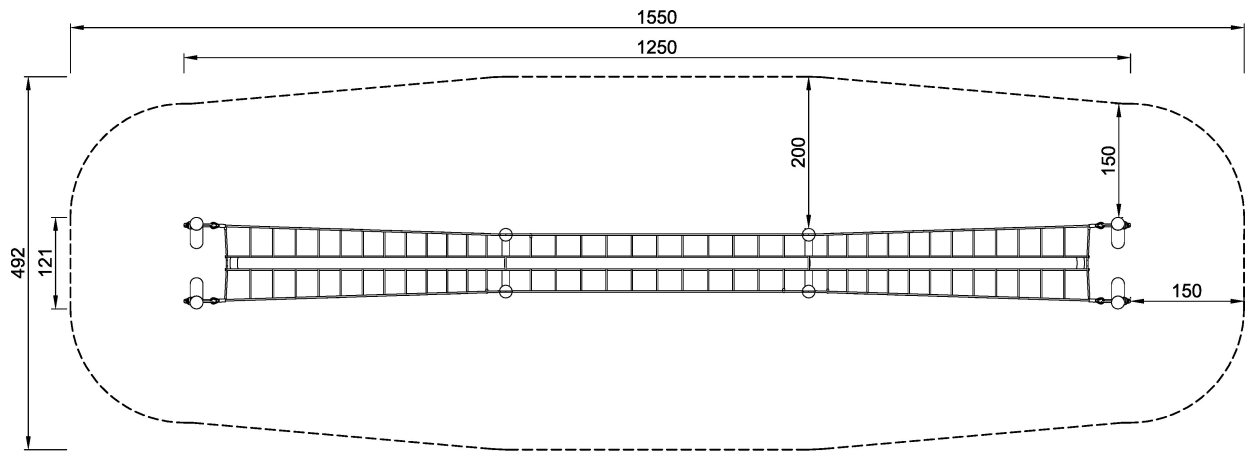

COR63120

Rope Net Bridge with PP Rope in Coconut Style, 12m

Rope Net Bridge with PP Rope in Coconut Style, 12 m

Product Line Corocord™ rope playground

Category Play Bridges

Age group 5+

Max. fall height (CM) 225

Total height (CM) 292

Safety Zone 69.2 m²

COR631201-xx01
*225cm
**292cm
***69.2m²
1:100

COR631201
1:100

* = Highest designated play surface.
** = Total height of product.

Weight/heaviest parts	kg.	Installation (Manpower)	Persons
Concrete required	NaN m ³	Installation (Hours)	Hours
Foundation amount/footing	NaN	Excavation	NaN m ³