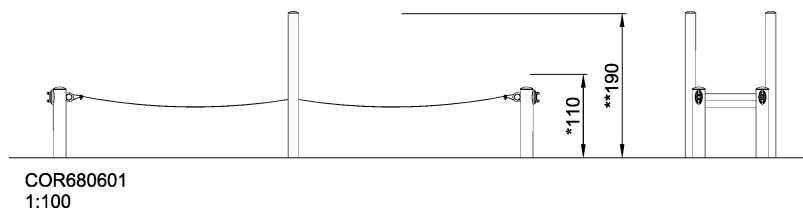

## Jumping Bridge

The tensioned membrane: a classic idea from Corocord, inviting to tempestuous fun games. It also serves either as a bench or a hammock, according to the needs of the moment.

<b>Product Line</b>	Corocord™ rope playground
<b>Category</b>	Dynamics
<b>Age group</b>	5+
<b>Max. fall height (CM)</b>	110
<b>Total height (CM)</b>	190
<b>Safety Zone</b>	35.5 m2

\* = Highest designated play surface.  
\*\* = Total height of product.

<b>Weight/heaviest parts</b>	kg.	<b>Installation (Manpower)</b>	Persons
<b>Concrete required</b>	NaN m3	<b>Installation (Hours)</b>	Hours
<b>Foundation amount/footing</b>	NaN	<b>Excavation</b>	NaN m3