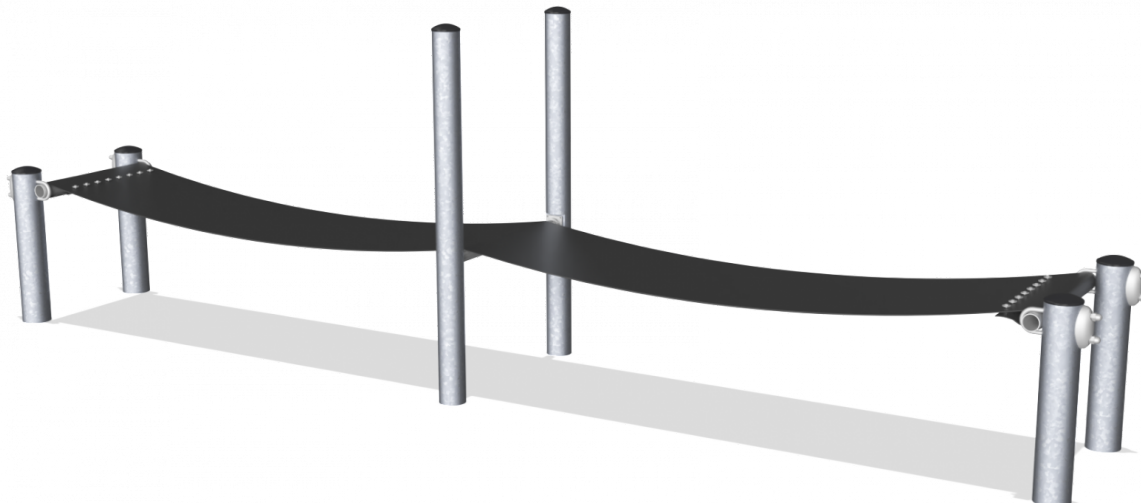

# COR68060

## Jumping Bridge

The tensioned membrane: a classic idea from Corocord, inviting to tempestuous fun games. It also serves either as a bench or a hammock, according to the needs of the moment.

<b>Product Line</b>	Corocord™ rope playground
<b>Category</b>	Dynamics
<b>Age group</b>	5+
<b>Max. fall height (CM)</b>	110
<b>Total height (CM)</b>	190
<b>Safety Zone</b>	35.5 m2

\* = Highest designated play surface.  
\*\* = Total height of product.

<b>Weight/heaviest parts</b>	kg.	<b>Installation (Manpower)</b>	Persons
<b>Concrete required</b>	NaN m3	<b>Installation (Hours)</b>	Hours
<b>Foundation amount/footing</b>	NaN	<b>Excavation</b>	NaN m3