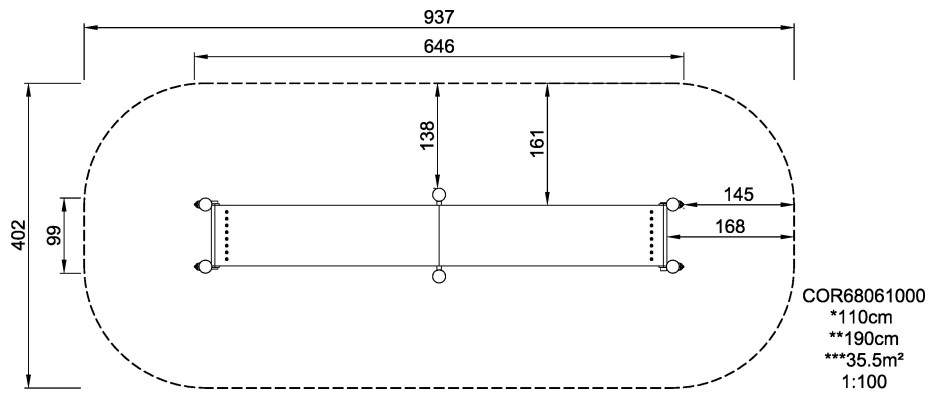

## Jumping Bridge

The tensioned membrane: a classic idea from Corocord, inviting to tempestuous fun games. It also serves either as a bench or a hammock, according to the needs of the moment.

<b>Product Line</b>	Corocord™ rope playground
<b>Category</b>	Dynamics
<b>Age group</b>	5+
<b>Max. fall height (CM)</b>	110
<b>Total height (CM)</b>	190
<b>Safety Zone</b>	35.5 m2

\* = Highest designated play surface.  
\*\* = Total height of product.

<b>Weight/heaviest parts</b>	kg.	<b>Installation (Manpower)</b>	Persons
<b>Concrete required</b>	NaN m3	<b>Installation (Hours)</b>	Hours
<b>Foundation amount/footing</b>	NaN	<b>Excavation</b>	NaN m3