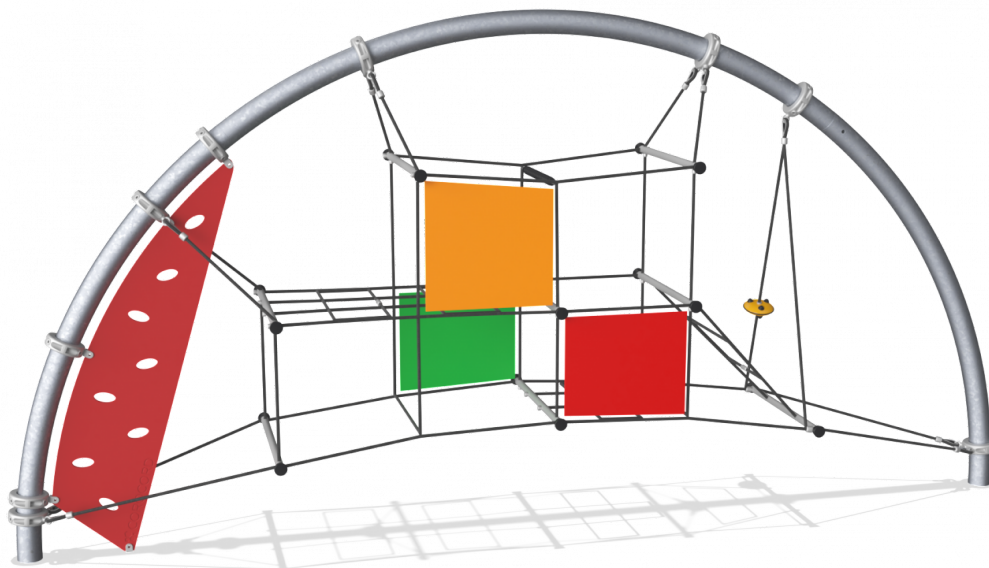

**COR82200**  
**Performer Arch**

Sustaining the aesthetic beauty of the larger Performer Dome, the Performer Arch is ideal for smaller or younger groups of children. It invites to hide, seek, climb and perform in a world of rope, climbing bars and coloured membranes.

<b>Product Line</b>	Corocord™ rope playground
<b>Category</b>	Domes & Arches
<b>Age group</b>	5+
<b>Max. fall height (CM)</b>	225
<b>Total height (CM)</b>	307
<b>Safety Zone</b>	35.8 m2

**SUR-  
FACE**

**ASTM**

COR822001-xx06  
\*225cm  
\*\*307cm  
\*\*\*35.8m<sup>2</sup>  
1:100

COR822001  
1:100

\* = Highest designated play surface.  
\*\* = Total height of product.

<b>Weight/heaviest parts</b>	kg.	<b>Installation (Manpower)</b>	Persons
<b>Concrete required</b>	NaN m3	<b>Installation (Hours)</b>	Hours
<b>Foundation amount/footing</b>	NaN	<b>Excavation</b>	NaN m3