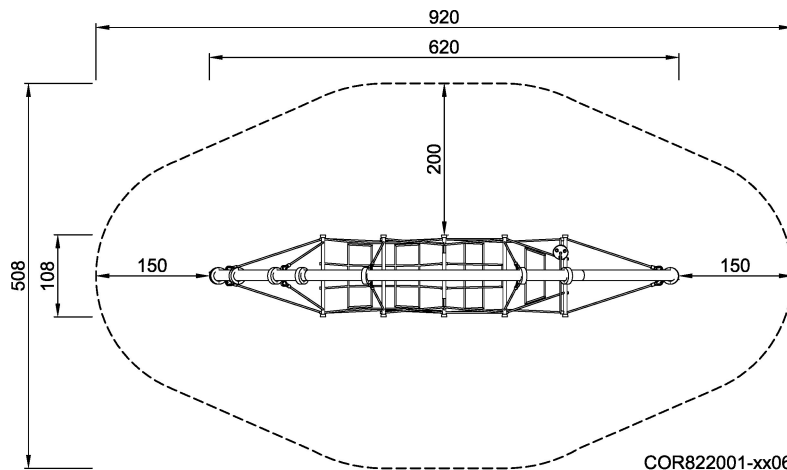

**COR82200**  
**Performer Arch**

Sustaining the aesthetic beauty of the larger Performer Dome, the Performer Arch is ideal for smaller or younger groups of children. It invites to hide, seek, climb and perform in a world of rope, climbing bars and coloured membranes.

<b>Product Line</b>	Corocord™ rope playground
<b>Category</b>	Domes & Arches
<b>Age group</b>	5+
<b>Max. fall height (CM)</b>	225
<b>Total height (CM)</b>	307
<b>Safety Zone</b>	35.8 m2

**SUR-  
FACE**

**ASTM**

COR822001-xx06  
\*225cm  
\*\*307cm  
\*\*\*35.8m<sup>2</sup>  
1:100

COR822001  
1:100

\* = Highest designated play surface.  
\*\* = Total height of product.

<b>Weight/heaviest parts</b>	kg.	<b>Installation (Manpower)</b>	Persons
<b>Concrete required</b>	NaN m3	<b>Installation (Hours)</b>	Hours
<b>Foundation amount/footing</b>	NaN	<b>Excavation</b>	NaN m3