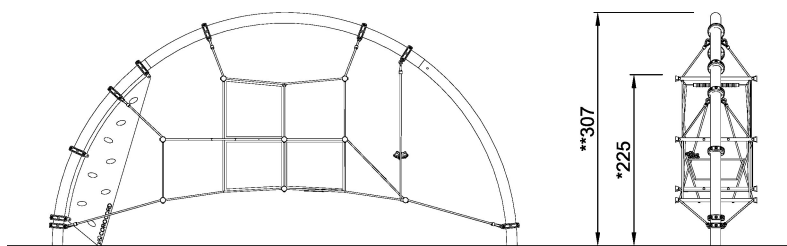

**COR82200**  
**Performer Arch**

Sustaining the aesthetic beauty of the larger Performer Dome, the Performer Arch is ideal for smaller or younger groups of children. It invites to hide, seek, climb and perform in a world of rope, climbing bars and coloured membranes.

<b>Product Line</b>	Corocord™ rope playground
<b>Category</b>	Domes & Arches
<b>Age group</b>	5+
<b>Max. fall height (CM)</b>	225
<b>Total height (CM)</b>	307
<b>Safety Zone</b>	35.8 m2

**SUR-  
FACE**

**ASTM**

COR822001-xx06  
\*225cm  
\*\*307cm  
\*\*\*35.8m<sup>2</sup>  
1:100

COR822001  
1:100

\* = Highest designated play surface.  
\*\* = Total height of product.

<b>Weight/heaviest parts</b>	kg.	<b>Installation (Manpower)</b>	Persons
<b>Concrete required</b>	NaN m3	<b>Installation (Hours)</b>	Hours
<b>Foundation amount/footing</b>	NaN	<b>Excavation</b>	NaN m3