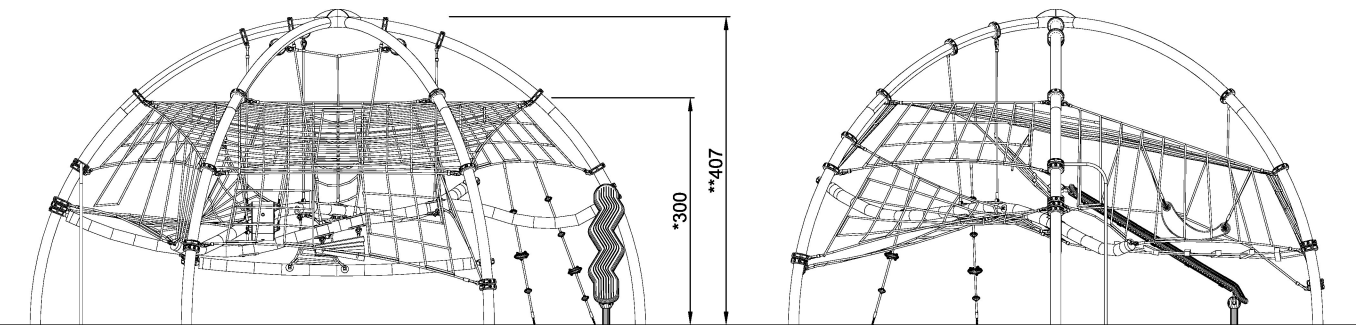

## Explorer Dome

It's a jungle of fun! Amazing meandering nets, ropes and wobbly play items make the play of older children unstoppable. The spacious top net is a desired meeting point for huge groups of children. The ways to climb and reach the multiple play levels are many: via nets, wacky tubes, rope ladders, play shells or coconut ropes. This rich variety of climbing, crawling and balancing make children come back again and again to refine and supersede previous attempts at climbing the nets. The multitude of twisted, bouncing balancing and climbing events intensely support the child's motor skills ABC: agility, balance and coordination. Their spatial awareness is stimulated due to the transparency. This also makes social interaction easy. Socializing, turn-taking and empathy are social-emotional skills for life. In the Explorer Dome they come to use repeatedly.

<b>Product Line</b>	Corocord™ rope playground
<b>Category</b>	Domes & Arches
<b>Age group</b>	5 - 12
<b>Max. fall height (CM)</b>	300
<b>Total height (CM)</b>	407
<b>Safety Zone</b>	90 m2

IN-  
GROU.

COR863001  
1:100

\* = Highest designated play surface.  
\*\* = Total height of product.

<b>Weight/heaviest parts</b>	kg.	<b>Installation (Manpower)</b>	Persons
<b>Concrete required</b>	NaN m3	<b>Installation (Hours)</b>	Hours
<b>Foundation amount/footing</b>	NaN	<b>Excavation</b>	NaN m3