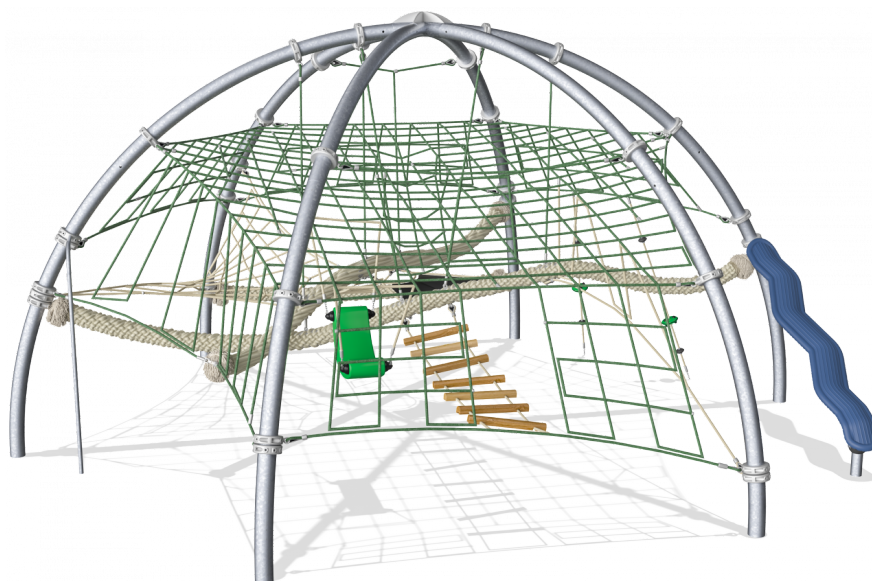

# COR86300

## Explorer Dome

It's a jungle of fun! Amazing meandering nets, ropes and wobbly play items make the play of older children unstoppable. The spacious top net is a desired meeting point for huge groups of children. The ways to climb and reach the multiple play levels are many: via nets, wacky tubes, rope ladders, play shells or coconut ropes. This rich variety of climbing, crawling and balancing make children come back again and again to refine and supersede previous attempts at climbing the nets. The multitude of twisted, bouncing balancing and climbing events intensely support the child's motor skills ABC: agility, balance and coordination. Their spatial awareness is stimulated due to the transparency. This also makes social interaction easy. Socializing, turn-taking and empathy are social-emotional skills for life. In the Explorer Dome they come to use repeatedly.

<b>Product Line</b>	Corocord™ rope playground
<b>Category</b>	Domes & Arches
<b>Age group</b>	5 - 12
<b>Max. fall height (CM)</b>	300
<b>Total height (CM)</b>	407
<b>Safety Zone</b>	90 m2

IN-  
GROU.

COR863001  
1:100

\* = Highest designated play surface.  
\*\* = Total height of product.

<b>Weight/heaviest parts</b>	kg.	<b>Installation (Manpower)</b>	Persons
<b>Concrete required</b>	NaN m3	<b>Installation (Hours)</b>	Hours
<b>Foundation amount/footing</b>	NaN	<b>Excavation</b>	NaN m3