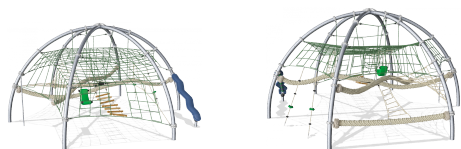

## Explorer Dome

It's a jungle of fun! Amazing meandering nets, ropes and wobbly play items make the play of older children unstoppable. The spacious top net is a desired meeting point for huge groups of children. The ways to climb and reach the multiple play levels are many: via nets, wacky tubes, rope ladders, play shells or coconut ropes. This rich variety of climbing, crawling and balancing make children come back again and again to refine and supersede previous attempts at climbing the nets. The multitude of twisted, bouncing balancing and climbing events intensely support the child's motor skills ABC: agility, balance and coordination. Their spatial awareness is stimulated due to the transparency. This also makes social interaction easy. Socializing, turn-taking and empathy are social-emotional skills for life. In the Explorer Dome they come to use repeatedly.

<b>Product Line</b>	Corocord™ rope playground
<b>Category</b>	Domes & Arches
<b>Age group</b>	5 - 12
<b>Max. fall height (CM)</b>	300
<b>Total height (CM)</b>	407
<b>Safety Zone</b>	90 m2

IN-  
GROU.

COR863001  
1:100