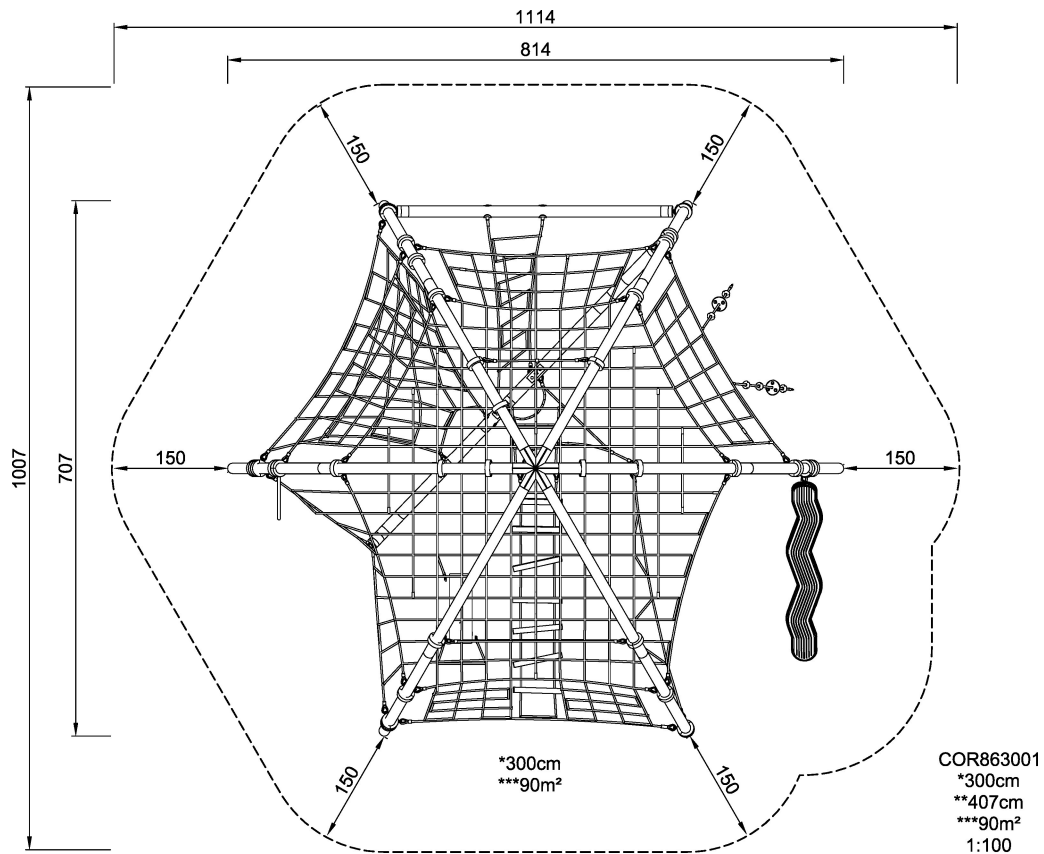

## Explorer Dome

It's a jungle of fun! Amazing meandering nets, ropes and wobbly play items make the play of older children unstoppable. The spacious top net is a desired meeting point for huge groups of children. The ways to climb and reach the multiple play levels are many: via nets, wacky tubes, rope ladders, play shells or coconut ropes. This rich variety of climbing, crawling and balancing make children come back again and again to refine and supersede previous attempts at climbing the nets. The multitude of twisted, bouncing balancing and climbing events intensely support the child's motor skills ABC: agility, balance and coordination. Their spatial awareness is stimulated due to the transparency. This also makes social interaction easy. Socializing, turn-taking and empathy are social-emotional skills for life. In the Explorer Dome they come to use repeatedly.

<b>Product Line</b>	Corocord™ rope playground
<b>Category</b>	Domes & Arches
<b>Age group</b>	5 - 12
<b>Max. fall height (CM)</b>	300
<b>Total height (CM)</b>	407
<b>Safety Zone</b>	90 m2

IN-  
GROU.

COR863001  
1:100

\* = Highest designated play surface.  
\*\* = Total height of product.

<b>Weight/heaviest parts</b>	kg.	<b>Installation (Manpower)</b>	Persons
<b>Concrete required</b>	NaN m3	<b>Installation (Hours)</b>	Hours
<b>Foundation amount/footing</b>	NaN	<b>Excavation</b>	NaN m3