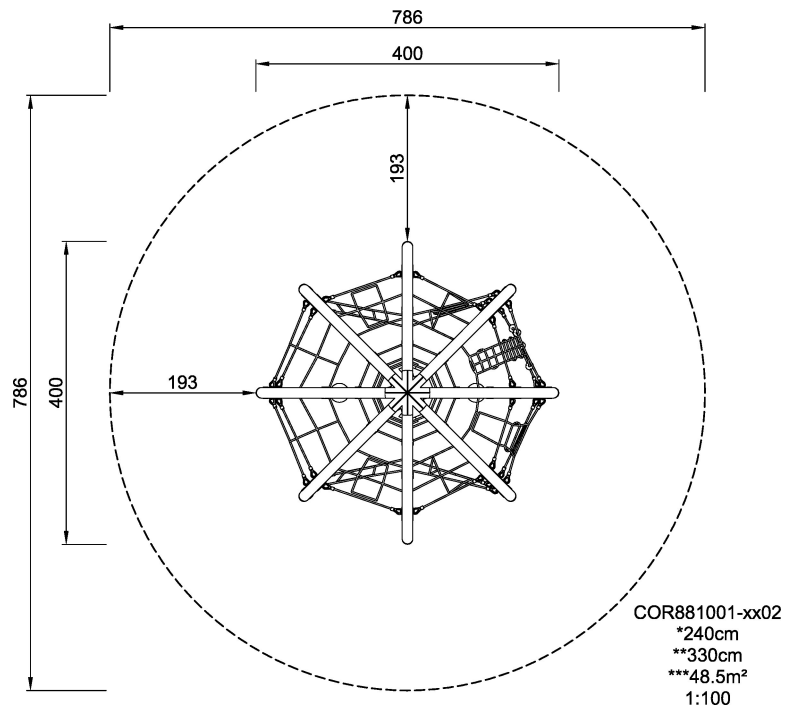

COR88100 Miracle Sphere

The eight legged, spider-like Miracle Sphere appeals immensely to children. With its webs of diverse climbing opportunities, it will attract children again and again. The swaying ropes, nets and rubber ladders offer fun and challenging ways to the vertical top net. With its spread out climbing accesses to the top net, the Miracle Sphere caters for a lot of children in fun play at the same time. Apart from being great fun, the Miracle Sphere offers ample training of all major muscles and fundamental motor skills: all muscles are in use when clinging onto the ropes or climbing up high. Important motor skills such as cross-body coordination and spatial awareness are in use. These skills are fundamental e.g. when judging distances and managing traffic securely. The horizontal top net is a great venue for meeting friends, socializing and helping one another up find a way up to chill and enjoy the view.

Product Line	Corocord™ rope playground
Category	Domes & Arches
Age group	5+
Max. fall height (CM)	240
Total height (CM)	330
Safety Zone	48.5 m2

IN-
GROU.

ASTM

* = Highest designated play surface.
 ** = Total height of product.