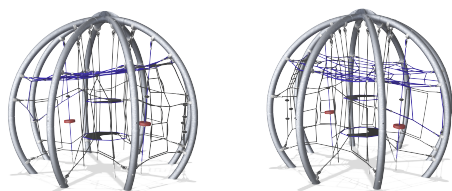

COR88100 Miracle Sphere

The eight legged, spider-like Miracle Sphere appeals immensely to children. With its webs of diverse climbing opportunities, it will attract children again and again. The swaying ropes, nets and rubber ladders offer fun and challenging ways to the vertical top net. With its spread out climbing accesses to the top net, the Miracle Sphere caters for a lot of children in fun play at the same time. Apart from being great fun, the Miracle Sphere offers ample training of all major muscles and fundamental motor skills: all muscles are in use when clinging onto the ropes or climbing up high. Important motor skills such as cross-body coordination and spatial awareness are in use. These skills are fundamental e.g. when judging distances and managing traffic securely. The horizontal top net is a great venue for meeting friends, socializing and helping one another up find a way up to chill and enjoy the view.

Product Line	Corocord™ rope playground
Category	Domes & Arches
Age group	5+
Max. fall height (CM)	240
Total height (CM)	330
Safety Zone	48.5 m2

IN-
GROU.

ASTM

* = Highest designated play surface.
 ** = Total height of product.