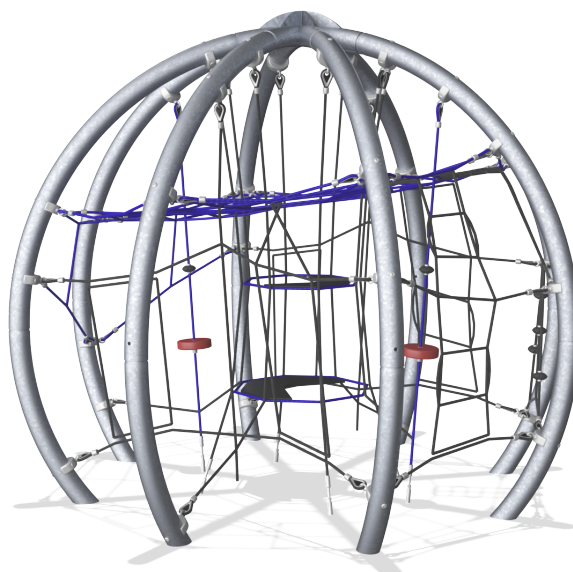

COR88100 Miracle Sphere

The eight legged, spider-like Miracle Sphere appeals immensely to children. With its webs of diverse climbing opportunities, it will attract children again and again. The swaying ropes, nets and rubber ladders offer fun and challenging ways to the vertical top net. With its spread out climbing accesses to the top net, the Miracle Sphere caters for a lot of children in fun play at the same time. Apart from being great fun, the Miracle Sphere offers ample training of all major muscles and fundamental motor skills: all muscles are in use when clinging onto the ropes or climbing up high. Important motor skills such as cross-body coordination and spatial awareness are in use. These skills are fundamental e.g. when judging distances and managing traffic securely. The horizontal top net is a great venue for meeting friends, socializing and helping one another up find a way up to chill and enjoy the view.

Product Line	Corocord™ rope playground
Category	Domes & Arches
Age group	5+
Max. fall height (CM)	240
Total height (CM)	330
Safety Zone	48.5 m2

IN-
GROU.

ASTM

* = Highest designated play surface.
 ** = Total height of product.