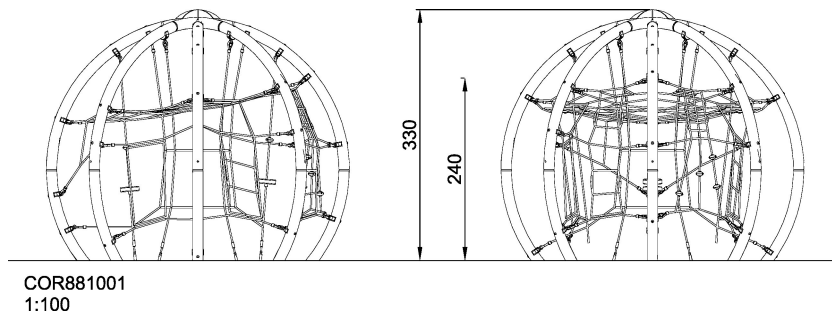

COR88100 Miracle Sphere

The eight legged, spider-like Miracle Sphere appeals immensely to children. With its webs of diverse climbing opportunities, it will attract children again and again. The swaying ropes, nets and rubber ladders offer fun and challenging ways to the vertical top net. With its spread out climbing accesses to the top net, the Miracle Sphere caters for a lot of children in fun play at the same time. Apart from being great fun, the Miracle Sphere offers ample training of all major muscles and fundamental motor skills: all muscles are in use when clinging onto the ropes or climbing up high. Important motor skills such as cross-body coordination and spatial awareness are in use. These skills are fundamental e.g. when judging distances and managing traffic securely. The horizontal top net is a great venue for meeting friends, socializing and helping one another up find a way up to chill and enjoy the view.

Product Line	Corocord™ rope playground
Category	Domes & Arches
Age group	5+
Max. fall height (CM)	240
Total height (CM)	330
Safety Zone	48.5 m2

IN-
GROU.

ASTM

* = Highest designated play surface.
 ** = Total height of product.