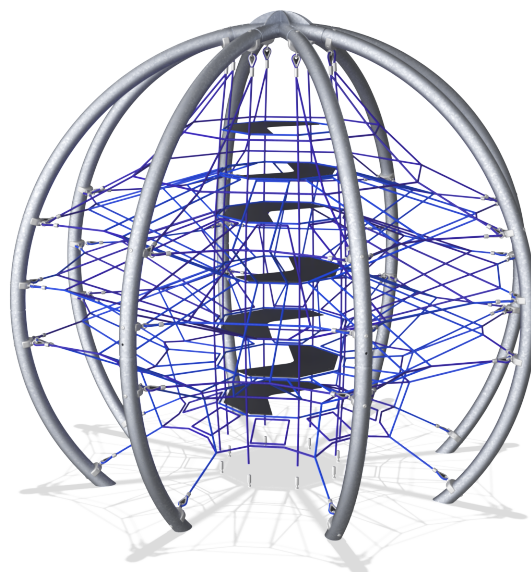

COR88200
Crystal Sphere

The eight legged, spider-like Crystal Sphere appeals immensely to children. With its webs and climbing opportunities, it will attract children again and again. The interconnected nets and rubber ladders offer fun and challenging climbs: when one child moves it affects all the other climbers in the huge, swaying web of nets. The Crystal Sphere caters for a lot of children in play at the same time. Apart from being great fun, the Miracle Sphere offers ample training of all major muscle groups and fundamental motor skills: all muscles are in use when clinging onto the ropes or climbing up high. Important motor skills such as cross-body coordination and spatial awareness are trained. These skills are fundamental e.g. when judging distances and managing traffic securely. The swaying web calls for con-sideration and turn-taking, social-emotional skills learned in play in the Crystal Sphere.

Product Line	Corocord™ rope playground
Category	Domes & Arches
Age group	5+
Max. fall height (CM)	255
Total height (CM)	435
Safety Zone	72.5 m2

IN-GROU.

ASTM

* = Highest designated play surface.
** = Total height of product.