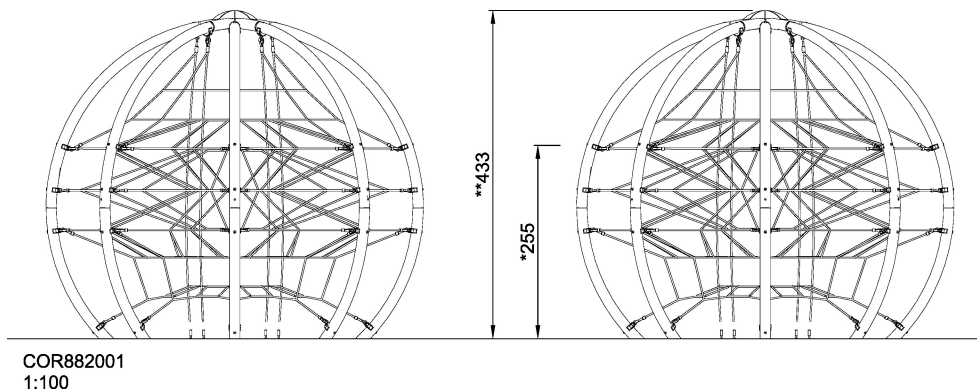

COR88200
Crystal Sphere

The eight legged, spider-like Crystal Sphere appeals immensely to children. With its webs and climbing opportunities, it will attract children again and again. The interconnected nets and rubber ladders offer fun and challenging climbs: when one child moves it affects all the other climbers in the huge, swaying web of nets. The Crystal Sphere caters for a lot of children in play at the same time. Apart from being great fun, the Miracle Sphere offers ample training of all major muscle groups and fundamental motor skills: all muscles are in use when clinging onto the ropes or climbing up high. Important motor skills such as cross-body coordination and spatial awareness are trained. These skills are fundamental e.g. when judging distances and managing traffic securely. The swaying web calls for con-sideration and turn-taking, social-emotional skills learned in play in the Crystal Sphere.

Product Line	Corocord™ rope playground
Category	Domes & Arches
Age group	5+
Max. fall height (CM)	255
Total height (CM)	435
Safety Zone	72.5 m2

IN-GROU.

ASTM

* = Highest designated play surface.
** = Total height of product.