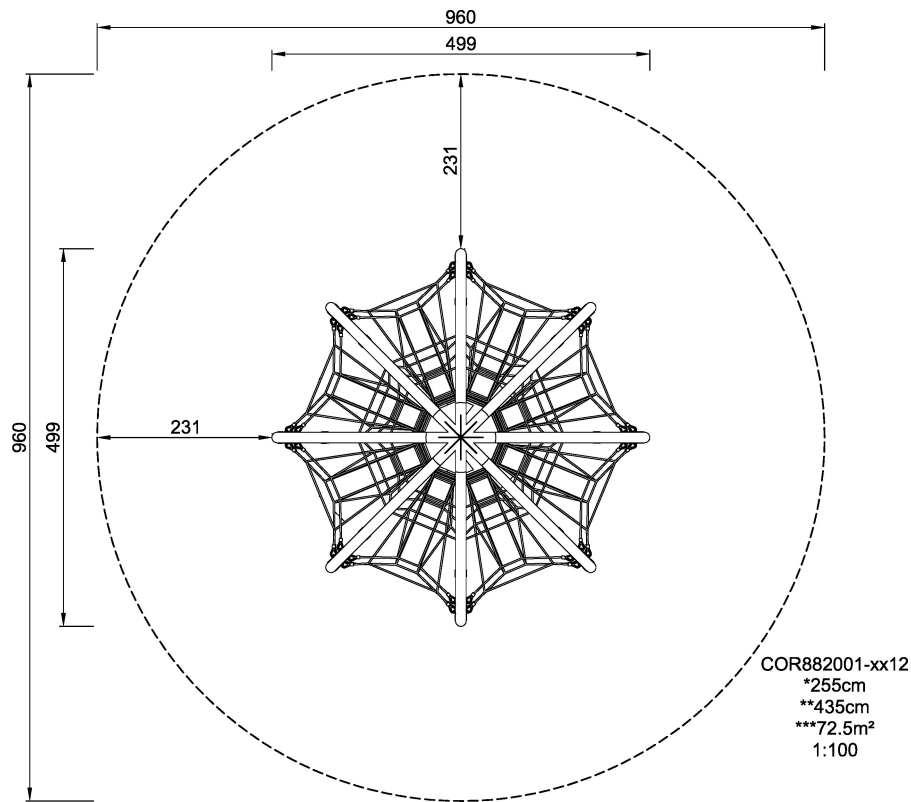

COR88200
Crystal Sphere

The eight legged, spider-like Crystal Sphere appeals immensely to children. With its webs and climbing opportunities, it will attract children again and again. The interconnected nets and rubber ladders offer fun and challenging climbs: when one child moves it affects all the other climbers in the huge, swaying web of nets. The Crystal Sphere caters for a lot of children in play at the same time. Apart from being great fun, the Miracle Sphere offers ample training of all major muscle groups and fundamental motor skills: all muscles are in use when clinging onto the ropes or climbing up high. Important motor skills such as cross-body coordination and spatial awareness are trained. These skills are fundamental e.g. when judging distances and managing traffic securely. The swaying web calls for con-sideration and turn-taking, social-emotional skills learned in play in the Crystal Sphere.

Product Line	Corocord™ rope playground
Category	Domes & Arches
Age group	5+
Max. fall height (CM)	255
Total height (CM)	435
Safety Zone	72.5 m2

IN-GROU.

ASTM

* = Highest designated play surface.
** = Total height of product.