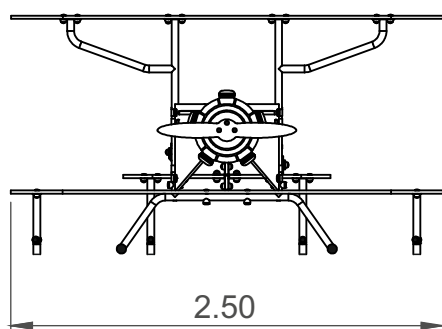

Biplano

ref. ELAVI001

4 Users

2-6 Years

FFH

0.35 m

A

31 m²

x= 2.50
y= 2.60
z= 1.40

Data Sheet

Equipment Information:

bragmaia®

— Impact area
 - - Free space

EN 1176-1

.....	①
	0,35
	31
	31

0,32m³

4h

2x

KG

KG

Technical Information:

- 1 - Steering Wheel
- 2 - Seat 0.35m
- 3 - Platform 0.35m
- 4 - Maze Game

Technical Characteristics:

bragmaia®

Metal parts

Tubes:

Stainless steel: AISI 304, Ø40mm;

Fixation System:

Type A - Standard fixation system composed by steel base embedded in the ground with concrete;

Type B - Standard fixation system composed by steel base screwed to the ground with steel anchors;