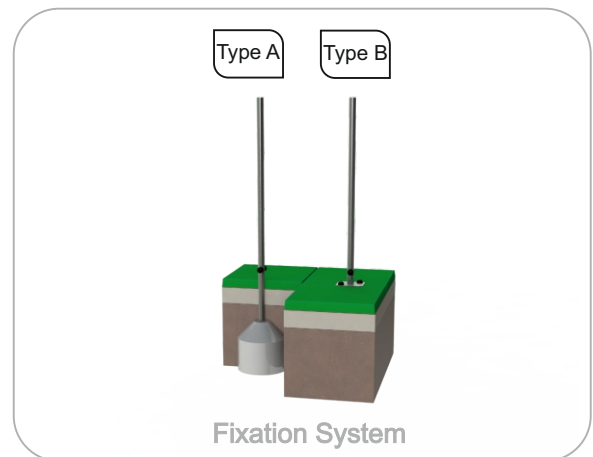

Technical Characteristics:

bragmaia®

Panels

HDPE: Monocolour/bicolour high density polyethylene. It is a polymer so it is characterized by its resistance to corrosion and chemical products. By its capacity of elasticity and lightweight, it offers high resistance to impacts, and, therefore, very difficult to break. The non-slip surface offers security to children and the synthetic base prevents grow of bacterias and fungus. No need for maintenance;

Metal parts

Tubes:

Stainless steel: AISI 304, Ø40mm;

Fixation System:

Type A - Standard fixation system composed by steel base embedded in the ground with concrete;

Type B - Standard fixation system composed by steel base screwed to the ground with steel anchors;

Screws and accessories

Screws: Galvanized steel or optionally stainless steel AISI 304;

Capsules: PP Polypropylene plastic;

100% recyclable;

Playful Activities:

Amuse: While they have fun, children acquire several capacities, since physical abilities to social interactions.

Socialize: The socialization and imagination are necessary in all games. All of it creates a relation between children and arouses the sense of coexistence and solidarity.

Play: Develops both patience, sharing and sportsmanship.