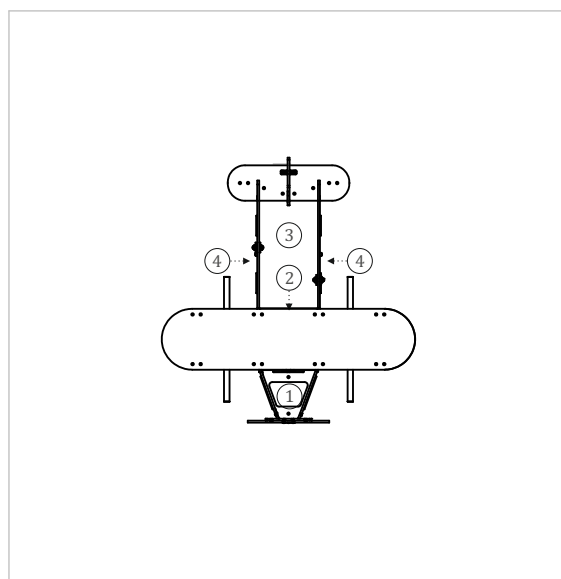

x= 2.50
y= 2.60
z= 1.40

Data Sheet

Equipment Information:

bragmaia®

— Impact area
 - - Free space

EN 1176-1

.....	①
	0,35
	31
	31

0,32m³

4h

2x

KG

KG

Technical Information:

- 1 - Steering Wheel
- 2 - Seat 0.35m
- 3 - Platform 0.35m
- 4 - Maze Game

Technical Characteristics:

bragmaia®

Metal parts

Tubes:

Stainless steel: AISI 304, Ø40mm;

Fixation System:

Type A - Standard fixation system composed by steel base embedded in the ground with concrete;

Type B - Standard fixation system composed by steel base screwed to the ground with steel anchors;