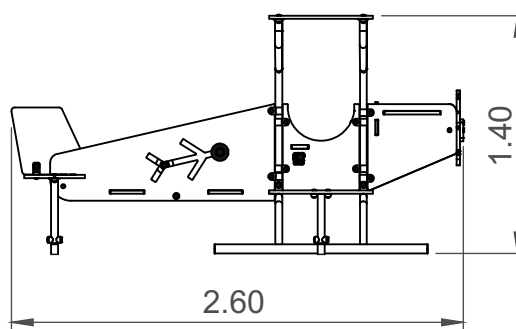

Biplano

ref. ELAVI001

4 Users

2-6 Years

FFH

0.35 m

A

31 m²

x= 2.50
y= 2.60
z= 1.40

Data Sheet

Equipment Information:

bragmaia®

— Impact area
 - - Free space

EN 1176-1

.....	①
	0,35
	31
	31

0,32m³

4h

2x

KG

KG

Technical Information:

- 1 - Steering Wheel
- 2 - Seat 0.35m
- 3 - Platform 0.35m
- 4 - Maze Game

Technical Characteristics:

bragmaia®

Metal parts

Tubes:

Stainless steel: AISI 304, Ø40mm;

Fixation System:

Type A - Standard fixation system composed by steel base embedded in the ground with concrete;

Type B - Standard fixation system composed by steel base screwed to the ground with steel anchors;