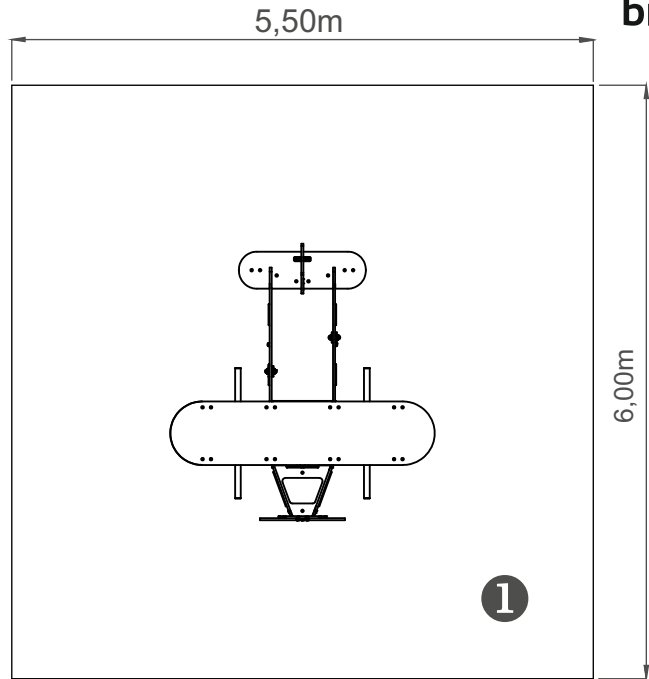

Biplano

ref. ELAVI001

4 Users

2-6 Years

FFH

0.35 m

A

31 m²

x= 2.50
y= 2.60
z= 1.40

Data Sheet

Equipment Information:

bragmaia®

— Impact area
 - - Free space

EN 1176-1

.....	①
	0,35
	31
	31

0,32m³

4h

2x

KG

KG

Technical Information:

- 1 - Steering Wheel
- 2 - Seat 0.35m
- 3 - Platform 0.35m
- 4 - Maze Game

Technical Characteristics:

bragmaia®

Metal parts

Tubes:

Stainless steel: AISI 304, Ø40mm;

Fixation System:

Type A - Standard fixation system composed by steel base embedded in the ground with concrete;

Type B - Standard fixation system composed by steel base screwed to the ground with steel anchors;