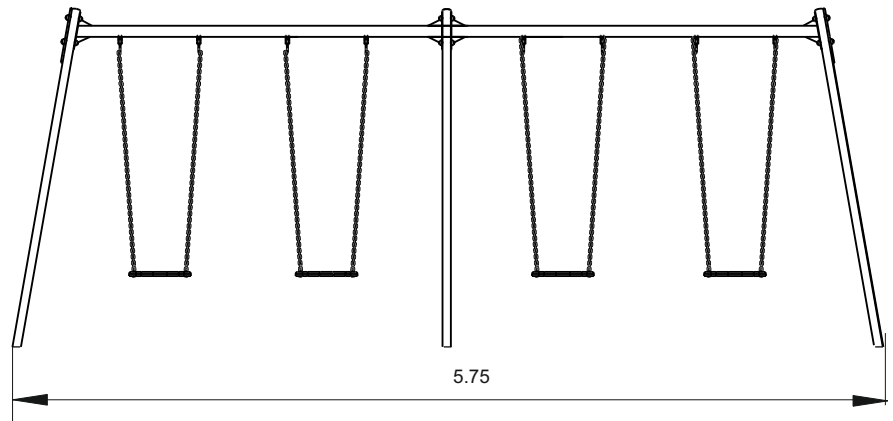

Zea Duplo Metálico

ref. ELDAN029DM

bragmaia®

2-14 Years

1.40 m

44 m²

x= 5.75
y= 1.75
z= 2.40

Data Sheet

Equipment Information:

— Impact area
 - - Free space

EN 1176-1,2

.....	1
	1,40
	44
	44

0,48 m³

1h30m

2x

KG

KG

Technical Information:

1 - Seat  0.50m

Technical Characteristics:

bragmaia®

Panels

HDPE: Monocolour/bicolour high density polyethylene. It is a polymer so it is characterized by its resistance to corrosion and chemical products. By its capacity of elasticity and lightweight, it offers high resistance to impacts, and, therefore, very difficult to break. The non-slip surface offers security to children and the synthetic base prevents grow of bacterias and fungus. No need for maintenance;