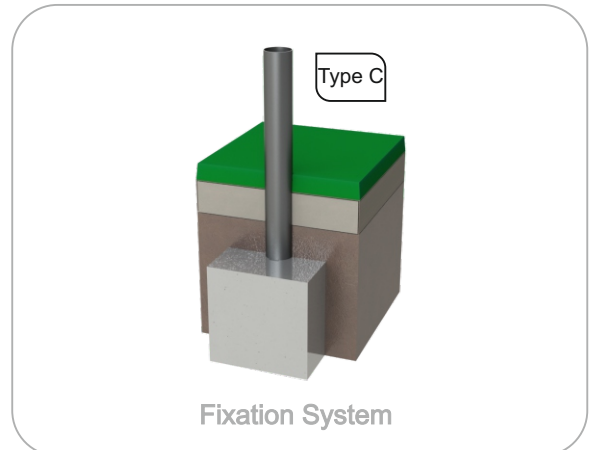

Technical Characteristics:

bragmaia®

Panels

HDPE: Monocolour/bicolour high density polyethylene. It is a polymer so it is characterized by its resistance to corrosion and chemical products. By its capacity of elasticity and lightweight, it offers high resistance to impacts, and, therefore, very difficult to break. The non-slip surface offers security to children and the synthetic base prevents grow of bacterias and fungus. No need for maintenance;

Chairs and seats: Are made of EPDM rubber injected with aluminium reinforcement inside . Chains with Ø5mm in hot galvanized steel;

Metal parts

Tubes:

Iron: Anticorrosive treatment of hot dip galvanizing in accordance with EN ISO 1461. Gel type lacquer at 230 ° C with thickness ranging from 50 to 70µm, according to the UNE EN ISO 2808;

Fixation System:

Type C - Standard fixation system composed by posts applied directly in the ground with concrete;

Screws and accessories

Screws: Galvanized steel or optionally stainless steel AISI 304;

Capsules: PP Polypropylene plastic;

100% recyclable;