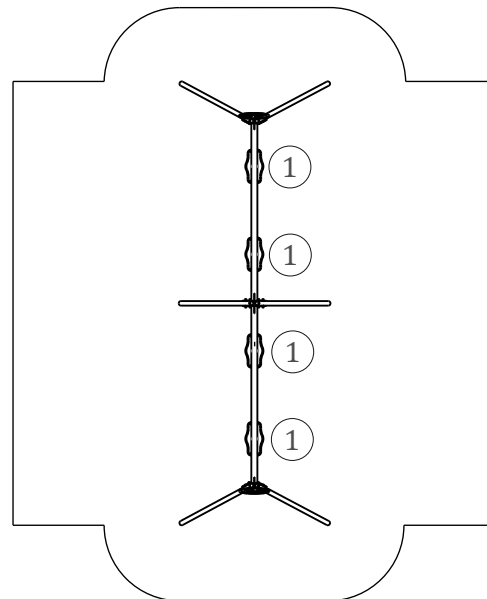

Zea Duplo Metálico

ref. ELDAN029DM

bragmaia®

2-14 Years

1.40 m

44 m²

x= 5.75
y= 1.75
z= 2.40

Data Sheet

Equipment Information:

— Impact area
 - - Free space

EN 1176-1,2

.....	1
	1,40
	44
	44

0,48 m³

1h30m

2x

KG

KG

Technical Information:

1 - Seat  0.50m

Technical Characteristics:

bragmaia®

Panels

HDPE: Monocolour/bicolour high density polyethylene. It is a polymer so it is characterized by its resistance to corrosion and chemical products. By its capacity of elasticity and lightweight, it offers high resistance to impacts, and, therefore, very difficult to break. The non-slip surface offers security to children and the synthetic base prevents grow of bacterias and fungus. No need for maintenance;