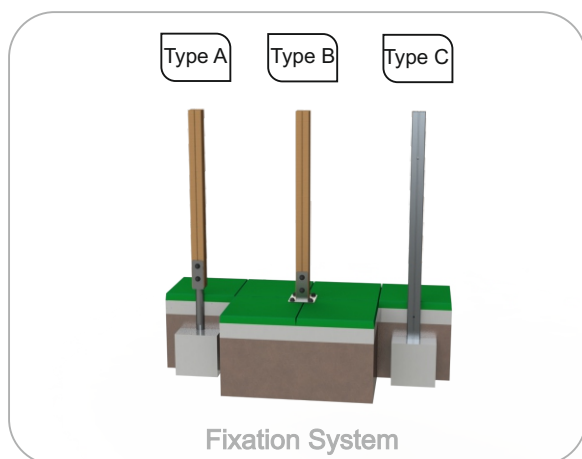

Playful Activities:

Amuse: While they have fun, children acquire several capacities, since physical abilities to social interactions.

Socialize: The socialization and imagination are necessary in all games. All of it creates a relation between children and arouses the sense of coexistence and solidarity.

Play: Develops both patience, sharing and sportsmanship.

Sliding: A sloped surface allows the child to slide in great velocity, a sensation that makes him feel alive and learn to control his movements, reflexes and psychomotor abilities.

Climbing: A movement to develop children motor skills, body control, balance and coordination, which stimulates the motor capacity an own body security.