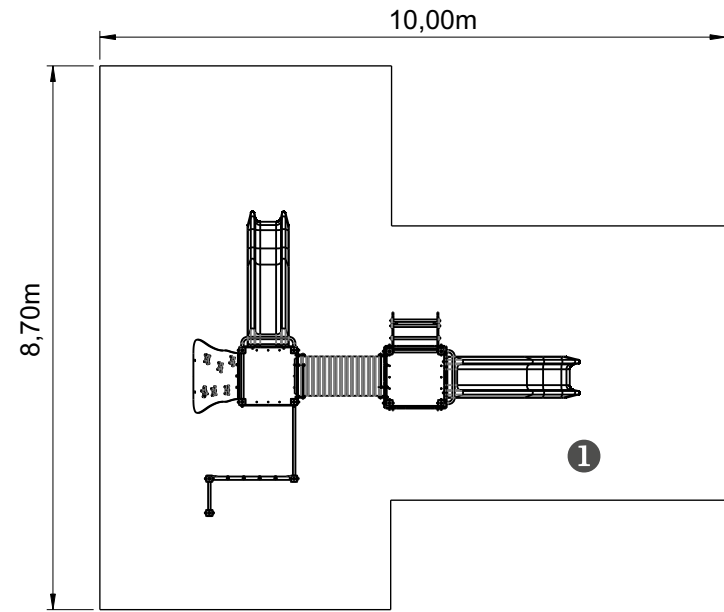

Erinnys 2

ref. ELDAN037

3-14 Years

1.30 m

65 m²

x= 6.20
y= 4.90
z= 3.30

Data Sheet

Equipment Information:

— Impact area
 - - Free space

EN 1176-1,3

.....	①
	1,30
	65
	65

1,36 m³

12h

2x

KG

KG

Technical Information:

- 1 - Deco Tower  1.30m
- 2 - Simple Ladder 1,3m  1.30m
- 3 - Slide  1.30m
- 4 - Ladder 1,3m  0.80m
- 5 - Climbing Net 1,2m  1.20m
- 6 - Climbing Access  1.30m
- 7 - Tunnel  1.30m
- 8 - Simple Tower  1.30m
- 9 - Noughts and Crosses

Plastic parts

Tunnel: Made of polypropylene corrugated tube in conformity with EN 13476;

Slide: High density polyethylene, resistant to U.V., high resistance to rupture and high security;

Metal parts

Tubes: