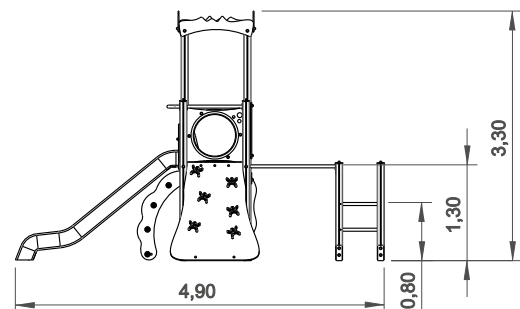

Erinnys 2

ref. ELDAN037

3-14 Years

1.30 m

65 m²

x= 6.20
y= 4.90
z= 3.30

Data Sheet

Equipment Information:

— Impact area
 - - Free space

EN 1176-1,3

.....	①
	1,30
	65
	65

1,36 m³

12h

2x

KG

KG

Technical Information:

- 1 - Deco Tower  1.30m
- 2 - Simple Ladder 1,3m  1.30m
- 3 - Slide  1.30m
- 4 - Ladder 1,3m  0.80m
- 5 - Climbing Net 1,2m  1.20m
- 6 - Climbing Access  1.30m
- 7 - Tunnel  1.30m
- 8 - Simple Tower  1.30m
- 9 - Noughts and Crosses