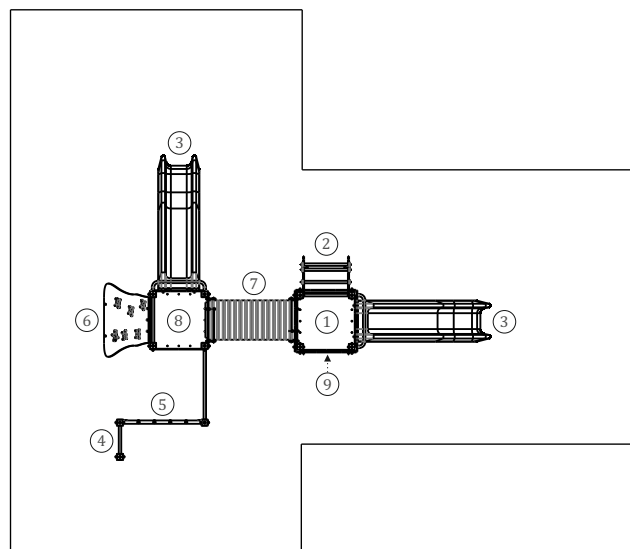

Technical Information:

- 1 - Deco Tower  1.30m
- 2 - Simple Ladder 1,3m  1.30m
- 3 - Slide  1.30m
- 4 - Ladder 1,3m  0.80m
- 5 - Climbing Net 1,2m  1.20m
- 6 - Climbing Access  1.30m
- 7 - Tunnel  1.30m
- 8 - Simple Tower  1.30m
- 9 - Noughts and Crosses

Plastic parts

Tunnel: Made of polypropylene corrugated tube in conformity with EN 13476;

Slide: High density polyethylene, resistant to U.V., high resistance to rupture and high security;

Metal parts

Tubes: