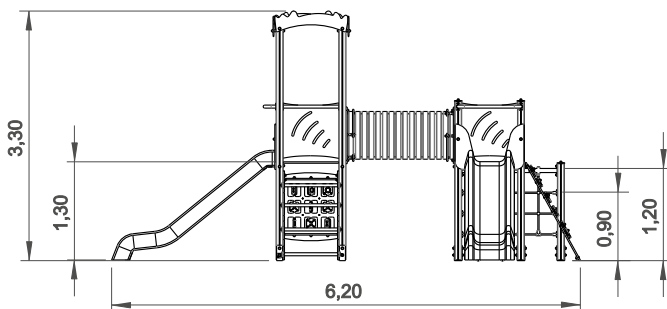

Erinnys 2

ref. ELDAN037

3-14 Years

1.30 m

65 m²

x= 6.20
y= 4.90
z= 3.30

Data Sheet

Equipment Information:

— Impact area
 - - Free space

EN 1176-1,3

.....	①
	1,30
	65
	65

1,36 m³

12h

2x

KG

KG

Technical Information:

- 1 - Deco Tower  1.30m
- 2 - Simple Ladder 1,3m  1.30m
- 3 - Slide  1.30m
- 4 - Ladder 1,3m  0.80m
- 5 - Climbing Net 1,2m  1.20m
- 6 - Climbing Access  1.30m
- 7 - Tunnel  1.30m
- 8 - Simple Tower  1.30m
- 9 - Noughts and Crosses

Plastic parts

Tunnel: Made of polypropylene corrugated tube in conformity with EN 13476;

Slide: High density polyethylene, resistant to U.V., high resistance to rupture and high security;

Metal parts

Tubes: