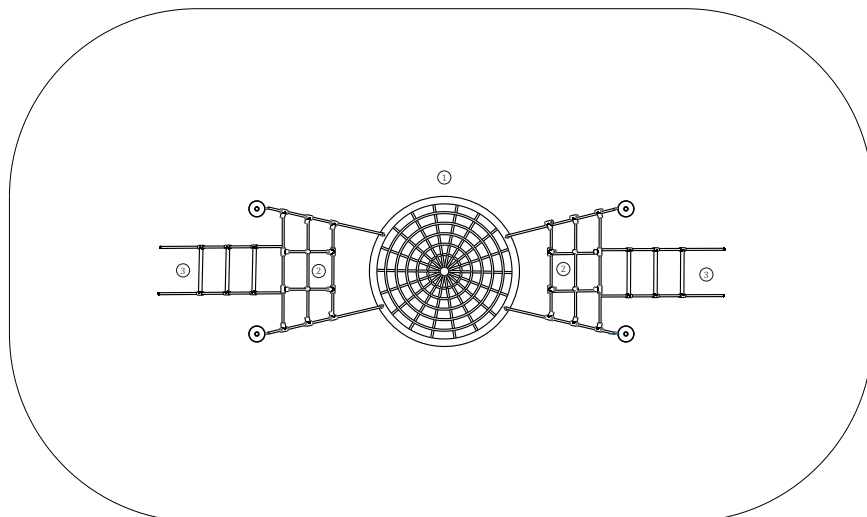

Attaleia 8

ref. ELDAN045RC1

+1 Years

1.00 m

28 m²

**x= 4.50
y= 1.10
z= 1.30**

Data Sheet

Equipment Information:

.....	1
	1,00
	28
	28

Technical Information:

- 1 - Nest  0.45m
- 2 - Climbing Net
- 3 - Ladder

bragmaia®

Technical Characteristics:

Panels

HDPE: Monocolour/bicolour high density polyethylene. It is a polymer so it is characterized by its resistance to corrosion and chemical products. By its capacity of elasticity and lightweight, it offers high resistance to impacts, and, therefore, very difficult to break. The non-slip surface offers security to children and the synthetic base prevents grow of bacterias and fungus. No need for maintenance;

Nest: Polypropylene multifilament braided with aluminum interior reinforcement. Chains with Ø5mm in hot galvanized steel;

Metal parts

Tubes:

Iron: Anticorrosive treatment of hot dip galvanizing in accordance with EN ISO 1461. Gel type lacquer at 230 ° C with thickness ranging from 50 to 70µm, according to the UNE EN ISO 2808;