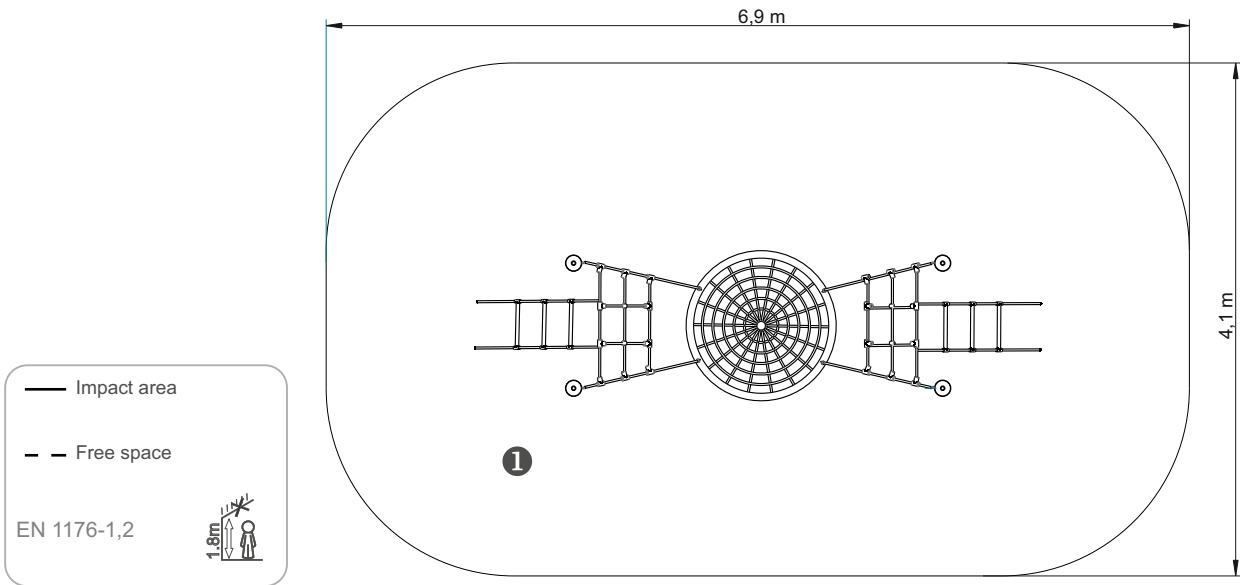

Attaleia 8

ref. ELDAN045RC1

+1 Years

1.00 m

28 m²

**x= 4.50
y= 1.10
z= 1.30**

Data Sheet

Equipment Information:

.....	1
	1,00
	28
	28

Technical Information:

- 1 - Nest  0.45m
- 2 - Climbing Net
- 3 - Ladder

bragmaia®

Technical Characteristics:

Panels

HDPE: Monocolour/bicolour high density polyethylene. It is a polymer so it is characterized by its resistance to corrosion and chemical products. By its capacity of elasticity and lightweight, it offers high resistance to impacts, and, therefore, very difficult to break. The non-slip surface offers security to children and the synthetic base prevents grow of bacterias and fungus. No need for maintenance;