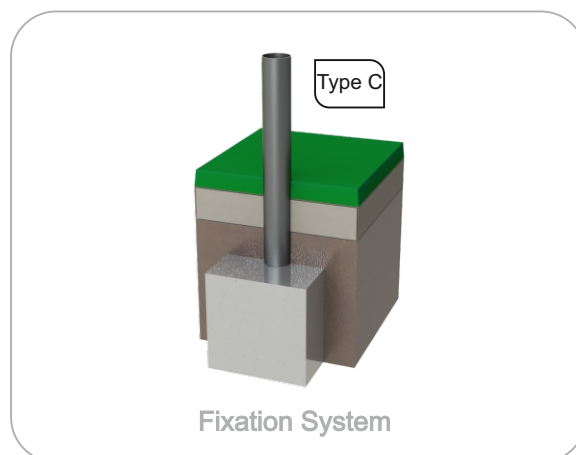

bragmaia®

Technical Characteristics:

Panels

HDPE: Monocolour/bicolour high density polyethylene. It is a polymer so it is characterized by its resistance to corrosion and chemical products. By its capacity of elasticity and lightweight, it offers high resistance to impacts, and, therefore, very difficult to break. The non-slip surface offers security to children and the synthetic base prevents grow of bacterias and fungus. No need for maintenance;

Nest: Polypropylene multifilament braided with aluminum interior reinforcement. Chains with Ø5mm in hot galvanized steel;

Metal parts

Tubes:

Iron: Anticorrosive treatment of hot dip galvanizing in accordance with EN ISO 1461. Gel type lacquer at 230 ° C with thickness ranging from 50 to 70µm, according to the UNE EN ISO 2808;

Fixation System:

Type C - Standard fixation system composed by posts applied directly in the ground with concrete;

Screws and accessories

Screws: Galvanized steel or optionally stainless steel AISI 304;

Capsules: PP Polypropylene plastic;

100% recyclable;