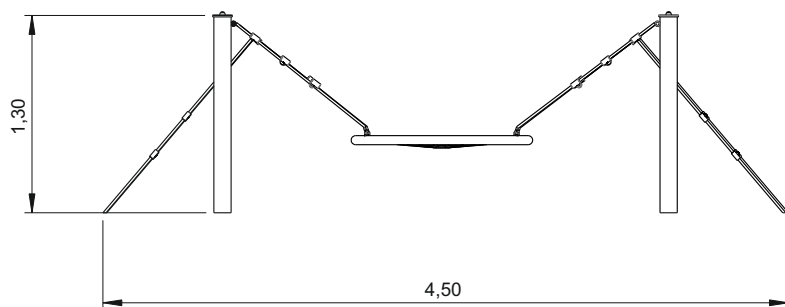

Attaleia 8

ref. ELDAN045RC1

+1 Years

1.00 m

28 m²

**x= 4.50
y= 1.10
z= 1.30**

Data Sheet

Equipment Information:

.....	1
	1,00
	28
	28

Technical Information:

- 1 - Nest  0.45m
- 2 - Climbing Net
- 3 - Ladder

bragmaia®

Technical Characteristics:

Panels

HDPE: Monocolour/bicolour high density polyethylene. It is a polymer so it is characterized by its resistance to corrosion and chemical products. By its capacity of elasticity and lightweight, it offers high resistance to impacts, and, therefore, very difficult to break. The non-slip surface offers security to children and the synthetic base prevents grow of bacterias and fungus. No need for maintenance;

Nest: Polypropylene multifilament braided with aluminum interior reinforcement. Chains with Ø5mm in hot galvanized steel;

Metal parts

Tubes:

Iron: Anticorrosive treatment of hot dip galvanizing in accordance with EN ISO 1461. Gel type lacquer at 230 ° C with thickness ranging from 50 to 70µm, according to the UNE EN ISO 2808;

Fixation System:

Type C - Standard fixation system composed by posts applied directly in the ground with concrete;

Screws and accessories

Screws: Galvanized steel or optionally stainless steel AISI 304;

Capsules: PP Polypropylene plastic;