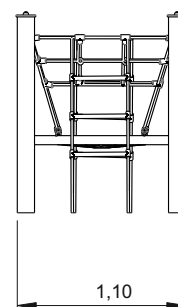

Attaleia 8

ref. ELDAN045RC1

+1 Years

1.00 m

28 m²

**x= 4.50
y= 1.10
z= 1.30**

Data Sheet

Equipment Information:

.....	1
	1,00
	28
	28

Technical Information:

- 1 - Nest  0.45m
- 2 - Climbing Net
- 3 - Ladder

bragmaia®

Technical Characteristics:

Panels

HDPE: Monocolour/bicolour high density polyethylene. It is a polymer so it is characterized by its resistance to corrosion and chemical products. By its capacity of elasticity and lightweight, it offers high resistance to impacts, and, therefore, very difficult to break. The non-slip surface offers security to children and the synthetic base prevents grow of bacterias and fungus. No need for maintenance;

Nest: Polypropylene multifilament braided with aluminum interior reinforcement. Chains with Ø5mm in hot galvanized steel;

Metal parts

Tubes:

Iron: Anticorrosive treatment of hot dip galvanizing in accordance with EN ISO 1461. Gel type lacquer at 230 ° C with thickness ranging from 50 to 70µm, according to the UNE EN ISO 2808;