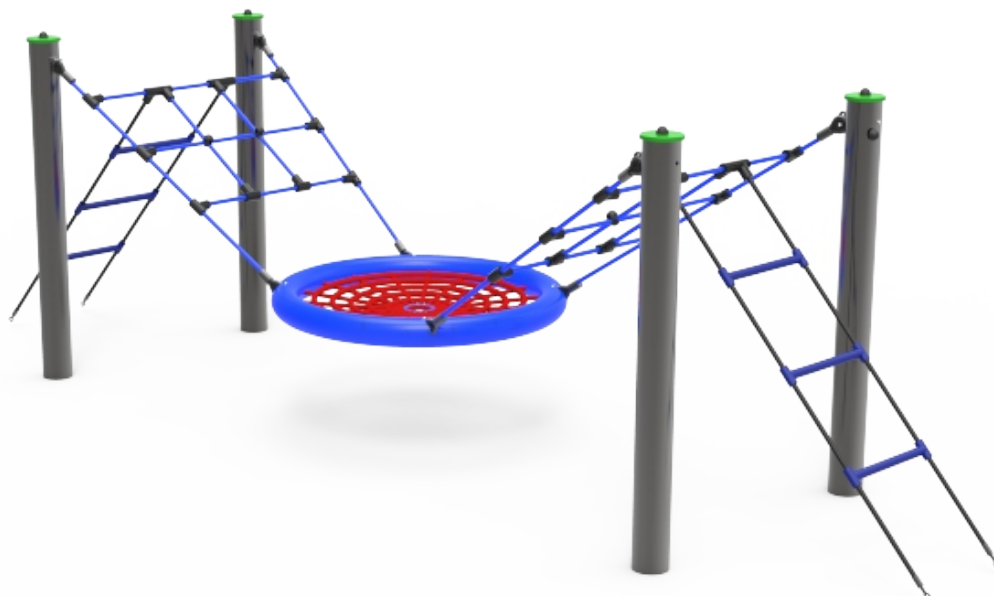

Attaleia 8

ref. ELDAN045RC1

+1 Years

1.00 m

28 m²

**x= 4.50
y= 1.10
z= 1.30**

Data Sheet

Equipment Information:

.....	1
	1,00
	28
	28

Technical Information:

- 1 - Nest  0.45m
- 2 - Climbing Net
- 3 - Ladder

bragmaia®

Technical Characteristics:

Panels

HDPE: Monocolour/bicolour high density polyethylene. It is a polymer so it is characterized by its resistance to corrosion and chemical products. By its capacity of elasticity and lightweight, it offers high resistance to impacts, and, therefore, very difficult to break. The non-slip surface offers security to children and the synthetic base prevents grow of bacterias and fungus. No need for maintenance;

Nest: Polypropylene multifilament braided with aluminum interior reinforcement. Chains with Ø5mm in hot galvanized steel;

Metal parts

Tubes:

Iron: Anticorrosive treatment of hot dip galvanizing in accordance with EN ISO 1461. Gel type lacquer at 230 ° C with thickness ranging from 50 to 70µm, according to the UNE EN ISO 2808;

Fixation System:

Type C - Standard fixation system composed by posts applied directly in the ground with concrete;

Screws and accessories

Screws: Galvanized steel or optionally stainless steel AISI 304;

Capsules: PP Polypropylene plastic;