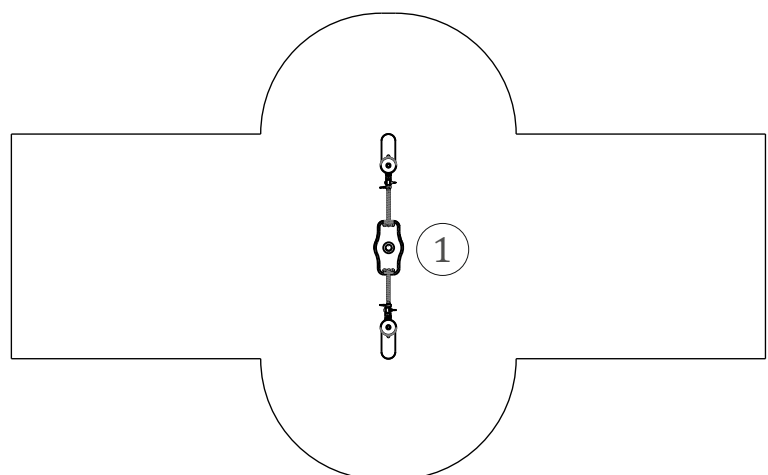

Psyche 2

ref. ELDAN060Q

2-8 Years

1.00 m

15 m²

x= 1.90
y= 0.27
z= 1.50

Data Sheet

Equipment Information:

— Impact area
 - - Free space

EN 1176-1,2

.....	①
	1,00
	15
	15

0,16m³

2h

2x

KG

KG

Technical Information:

1 - Seat  0.45m

bragmaia®

Technical Characteristics:

Panels

HDPE: Monocolour/bicolour high density polyethylene. It is a polymer so it is characterized by its resistance to corrosion and chemical products. By its capacity of elasticity and lightweight, it offers high resistance to impacts, and, therefore, very difficult to break. The non-slip surface offers security to children and the synthetic base prevents grow of bacterias and fungus. No need for maintenance;

Fixation System:

Type C - Standard fixation system composed by posts applied directly in the ground with concrete;

Screws and accessories

Screws: Galvanized steel or optionally stainless steel AISI 304;

Capsules: PP Polypropylene plastic;