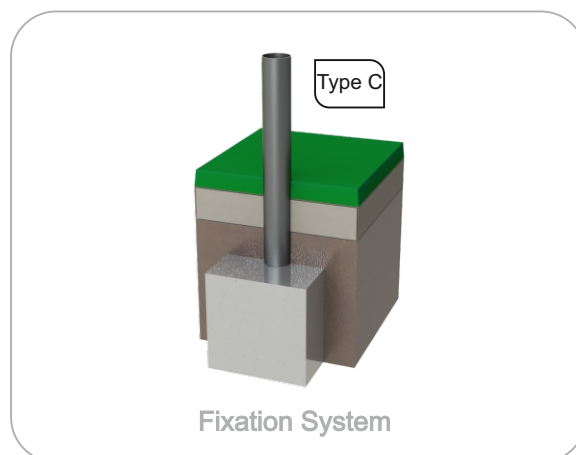

bragmaia®

Technical Characteristics:

Panels

HDPE: Monocolour/bicolour high density polyethylene. It is a polymer so it is characterized by its resistance to corrosion and chemical products. By its capacity of elasticity and lightweight, it offers high resistance to impacts, and, therefore, very difficult to break. The non-slip surface offers security to children and the synthetic base prevents grow of bacterias and fungus. No need for maintenance;

Chairs and seats: Are made of EPDM rubber injected with aluminium reinforcement inside . Chains with Ø5mm in hot galvanized steel;

Metal parts

Tubes:

Iron: Anticorrosive treatment of hot dip galvanizing in accordance with EN ISO 1461. Gel type lacquer at 230 ° C with thickness ranging from 50 to 70µm, according to the UNE EN ISO 2808;

Fixation System:

Type C - Standard fixation system composed by posts applied directly in the ground with concrete;

Screws and accessories

Screws: Galvanized steel or optionally stainless steel AISI 304;

Capsules: PP Polypropylene plastic;

100% recyclable;