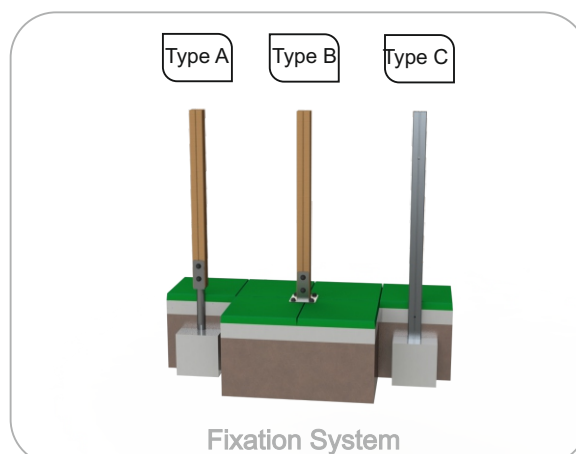

### Tubes:

Stainless steel: AISI 304, Ø40mm and Ø54mm;

**Fixation System:** Allow its placing on the ground avoiding the wood to come into direct contact with the soil. The bottom part of these fastening are anchored in the ground. Fabricated in galvanized steel;

**Type A - Standard fixation system** composed by steel base embedded in the ground with concrete;

**Type B - Standard fixation system** composed by steel base screwed to the ground with steel anchors;

**Type C - Standard fixation system** composed by posts applied directly in the ground with concrete;

## Screws and accessories

**Screws:** Galvanized steel or optionally stainless steel AISI 304;

**Capsules:** PP Polypropylene plastic;

100% recyclable;