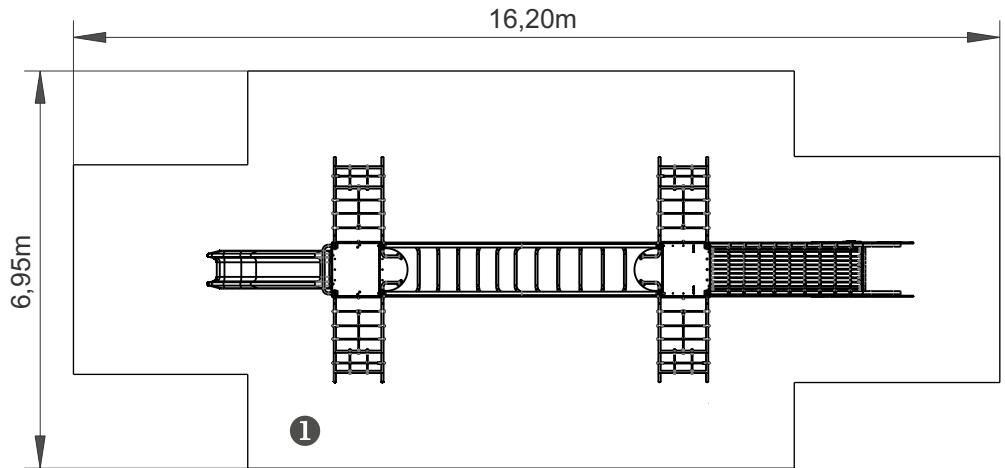

Equipment Information: