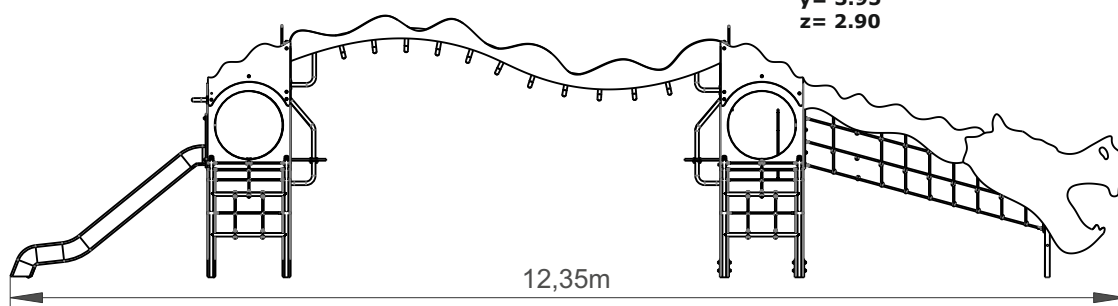

20 Users

FFH

A

x= 12.35
y= 3.95
z= 2.90

3-14 YEARS

2.50 m

91m²