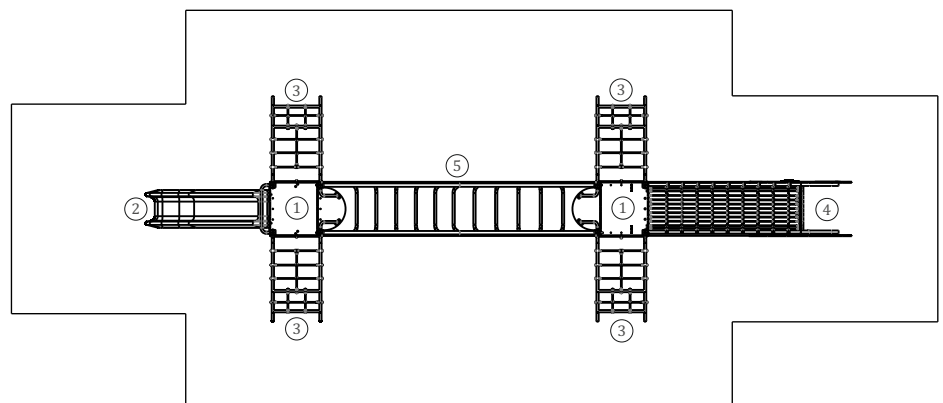

# Technical Information:

- 1 - Dragon Tower  1.30m
- 2 - Slide  1.30m
- 3 - Net Climbing  1.30m
- 4 - Inclined Rope Bridge  1.30m
- 5 - Air Crossing  1.30m