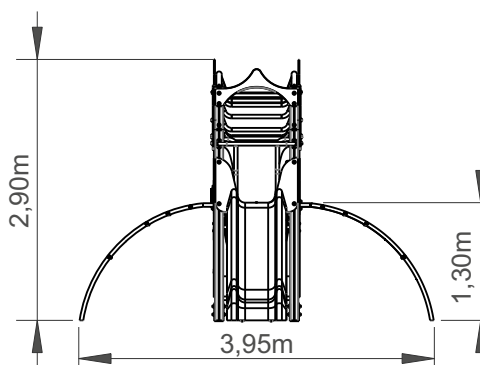

20 Users

FFH

A

x= 12.35
y= 3.95
z= 2.90

3-14 YEARS

2.50 m

91m²