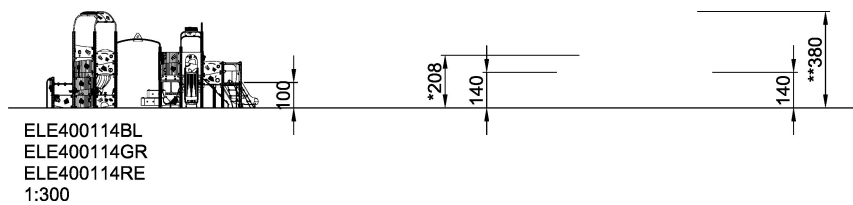

<b>Product Line</b>	ELEMENTS™
<b>Category</b>	ELEMENTS™ PRESCHOOL
<b>Age group</b>	3 - 8
<b>Max. fall height (CM)</b>	208
<b>Total height (CM)</b>	384
<b>Safety Zone</b>	105.4 m2

INCLUSIVE

**SUR-  
FACE**

ADA / INCLUSIVE

**ASTM**

\* = Highest designated play surface.  
\*\* = Total height of product.

<b>Weight/heaviest parts</b>	kg.	<b>Installation (Manpower)</b>	Persons
<b>Concrete required</b>	NaN m <sup>3</sup>	<b>Installation (Hours)</b>	Hours
<b>Foundation amount/footing</b>	NaN	<b>Excavation</b>	NaN m <sup>3</sup>