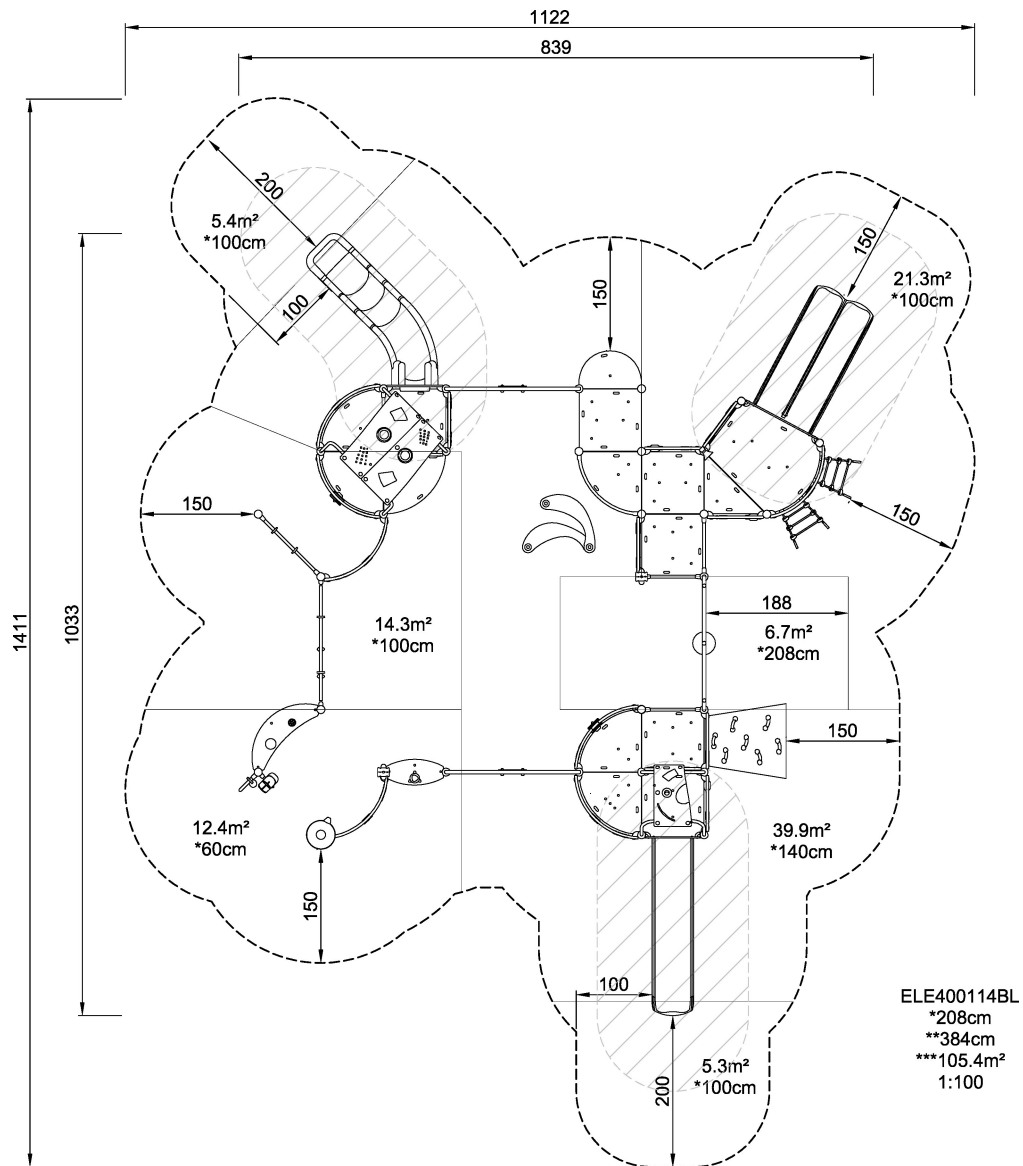

Palace is centred around a courtyard that is an ideal space for hide-and-seek, offering many possibilities for climbing and swinging on the play shells and hammocks. Each corner of the Palace has its own specialty: one portal addresses sand play with counters and curved panels, while across the yard an accessible tower with a slide invites children to slide and climb. Over the net, a low accessible tower with a double slide offers a more relaxed kind of sliding while the highest tower challenges the oldest and most experienced children with a vertical ladder access and a curved plastic slide.

<b>Product Line</b>	ELEMENTS™
<b>Category</b>	ELEMENTS™ PRESCHOOL
<b>Age group</b>	3 - 8
<b>Max. fall height (CM)</b>	208
<b>Total height (CM)</b>	384
<b>Safety Zone</b>	105.4 m2

INCLUSIVE

**SUR-  
FACE**

ADA / INCLUSIVE

**ASTM**

\* = Highest designated play surface.  
\*\* = Total height of product.

<b>Weight/heaviest parts</b>	kg.	<b>Installation (Manpower)</b>	Persons
<b>Concrete required</b>	NaN m <sup>3</sup>	<b>Installation (Hours)</b>	Hours
<b>Foundation amount/footing</b>	NaN	<b>Excavation</b>	NaN m <sup>3</sup>