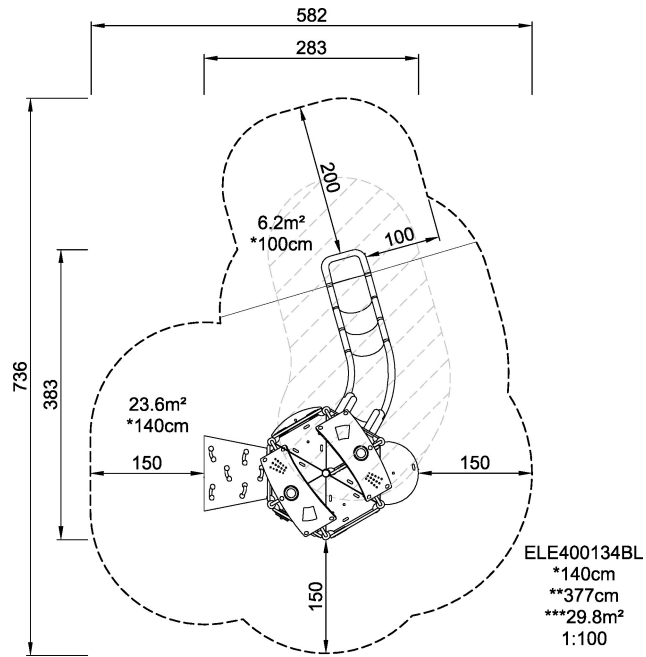

ELE400134
Lighthouse

Onward and upward is the motto of the Lighthouse. Starting with a platform at ground level it climbs gently upwards, taking the child to the top in a smooth, spiralling movement. On the way the play possibilities in the panels and play switcher offer spots for absorption. Alternatively a short cut over the climbing wall is the quicker, and also the more demanding, way into the Lighthouse.

Product Line	ELEMENTS™
Category	ELEMENTS™ PRESCHOOL
Age group	2 - 6
Max. fall height (CM)	140
Total height (CM)	377
Safety Zone	29.8 m2

**SUR-
FACE**

* = Highest designated play surface.
** = Total height of product.