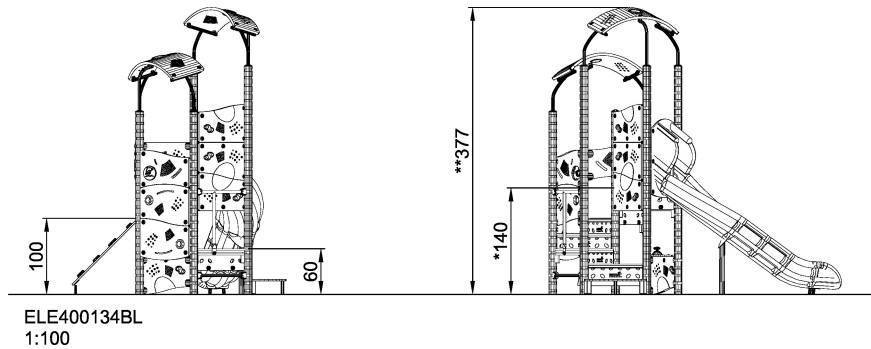

ELE400134
Lighthouse

Onward and upward is the motto of the Lighthouse. Starting with a platform at ground level it climbs gently upwards, taking the child to the top in a smooth, spiralling movement. On the way the play possibilities in the panels and play switcher offer spots for absorption. Alternatively a short cut over the climbing wall is the quicker, and also the more demanding, way into the Lighthouse.

Product Line	ELEMENTS™
Category	ELEMENTS™ PRESCHOOL
Age group	2 - 6
Max. fall height (CM)	140
Total height (CM)	377
Safety Zone	29.8 m2

**SUR-
FACE**

* = Highest designated play surface.
** = Total height of product.