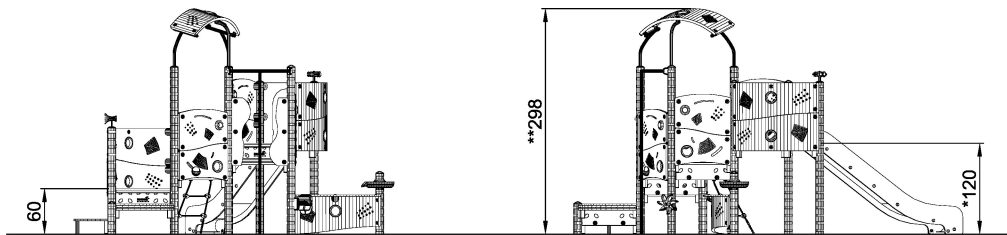

ELE400141 Fire Station

The Fire Station is a rich combination of play possibilities. Not only can the child access the structure by steps or net, there is also two very different ways to slide down. The steel slide presents the fast, and enclosed way, whereas the fireman's pole is like a step into the empty space. The panels offer peepholes and interesting patterns to explore. Challenging spaces framed by the slide and counter invite children to define their own rooms under the Fire Station.

Product Line	ELEMENTS™
Category	ELEMENTS™ PRESCHOOL
Age group	2 - 6
Max. fall height (CM)	120
Total height (CM)	298
Safety Zone	35.7 m2

**SUR-
FACE**

ELE400141BL
ELE400141GR
ELE400141RE
1:100

* = Highest designated play surface.
** = Total height of product.