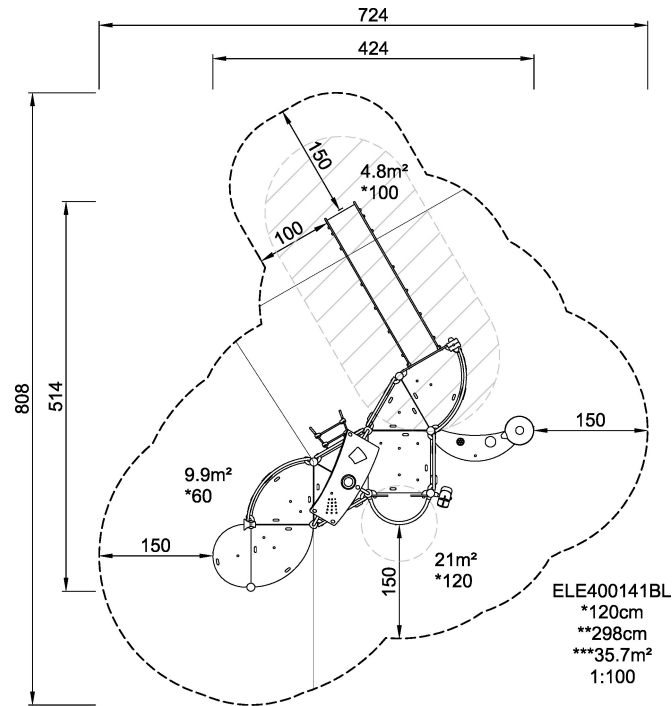

ELE400141 Fire Station

The Fire Station is a rich combination of play possibilities. Not only can the child access the structure by steps or net, there is also two very different ways to slide down. The steel slide presents the fast, and enclosed way, whereas the fireman's pole is like a step into the empty space. The panels offer peepholes and interesting patterns to explore. Challenging spaces framed by the slide and counter invite children to define their own rooms under the Fire Station.

Product Line	ELEMENTS™
Category	ELEMENTS™ PRESCHOOL
Age group	2 - 6
Max. fall height (CM)	120
Total height (CM)	298
Safety Zone	35.7 m2

**SUR-
FACE**

ELE400141BL
ELE400141GR
ELE400141RE
1:100

* = Highest designated play surface.
** = Total height of product.

Weight/heaviest parts	kg.	Installation (Manpower)	Persons
Concrete required	NaN m3	Installation (Hours)	Hours
Foundation amount/footing	NaN	Excavation	NaN m3